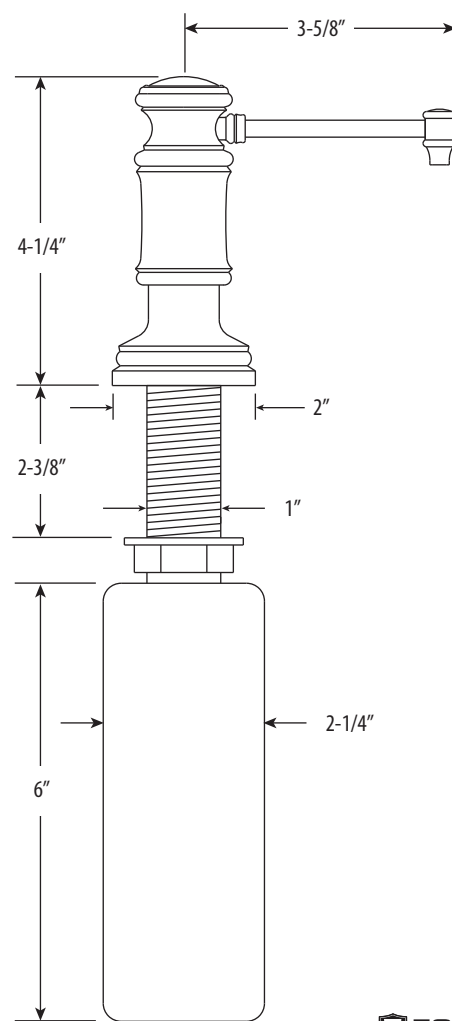

# TRADITIONAL SOAP/LOTION DISPENSER - STRAIGHT SPOUT

## Model # 4055

### PRODUCT DESCRIPTION

- Replaces unsightly soap bottles.
- Above the deck design.
- Easy operation and eliminates broken fingernails.
- Straight spout design.
- Internal guides for smooth pump action and solid feel.
- Anti-wick tip helps protect delicate patina finishes.
- Solid brass construction.
- Easy refill from top of sink.
- 12 oz. capacity (approx).
- 3 accent buttons included.
- Made in the USA.

- Max Counter Thickness 2-3/8"
- Install Hole Size Adaptable Up to 1-3/8"

DIMENSIONS MAY VARY AND ARE SUBJECT TO CHANGE. NO RESPONSIBILITY IS ASSUMED FOR USE OF SUPERCEDED OR VOIDED DATA