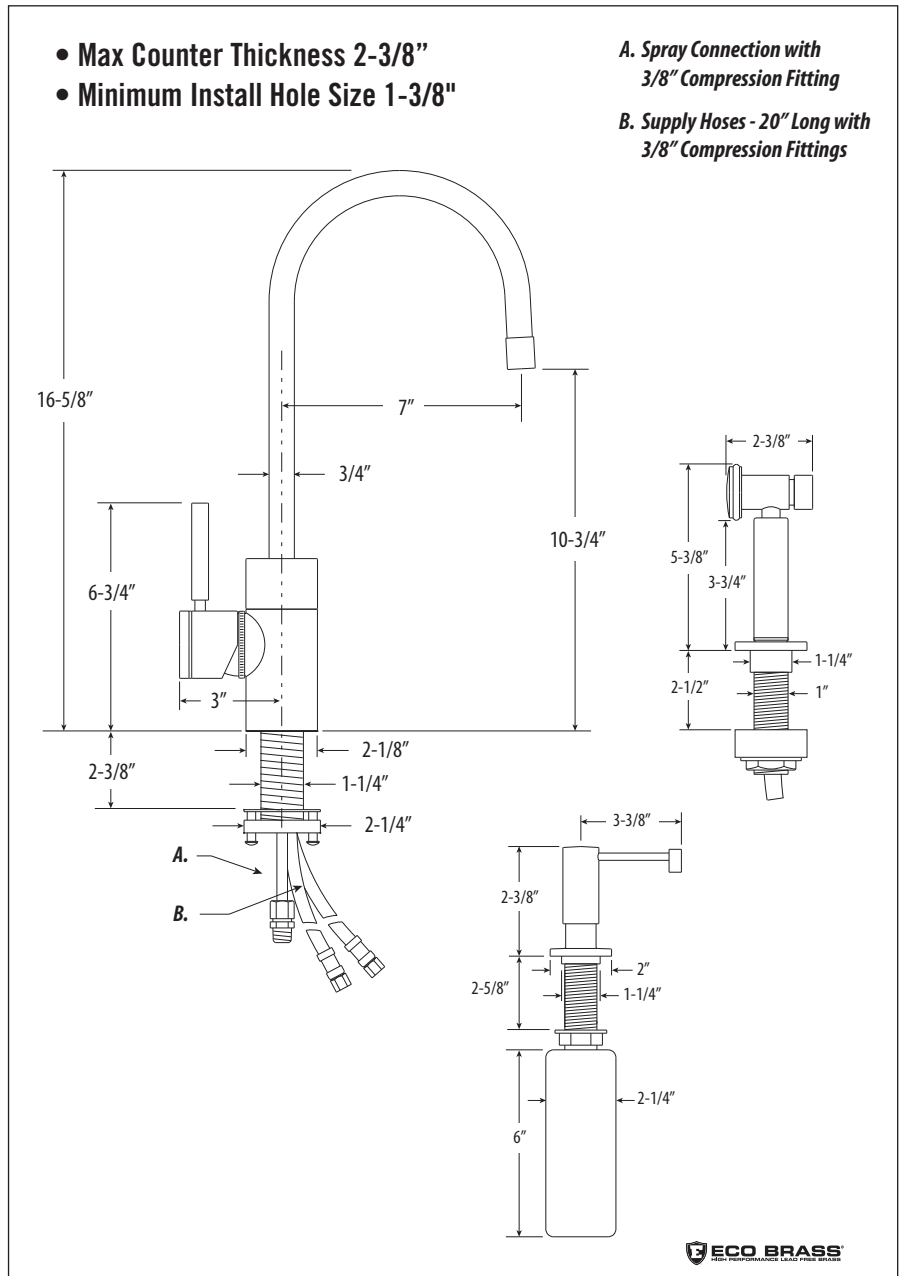

AVAILABLE IN 30 FINISHES + SOLID STAINLESS STEEL

Antique Brass - AB
Antique Bronze - ABZ
Antique Copper - AC
American Bronze - AMB
Antique Pewter - AP
Gloss Black - GB
Black Nickel - BLN
Black-Oil Rubbed Bronze - ORB
Caribbean Bronze - CB
Chocolate Bronze - CHB
Chrome - CH

Classic Bronze - CLZ
Distressed Antique Brass - DAB
Distressed Antique Copper - DAC
Distressed American Bronze - DAMB
Distressed Antique Pewter - DAP
Matte Black - MB
Polished Brass - PB
Polished Copper - PC
Polished Gold - PG
Polished Nickel - PN
Satin Brass - SB

Satin Chrome - SC
Satin Gold - SG
Satin Nickel - SN
Stainless Steel - SS*
Tuscan Brass - TB
Unlaquered Polished Brass - UPB
Venetian Bronze - VB
Weathered Brass - WB
Weathered Copper - WC