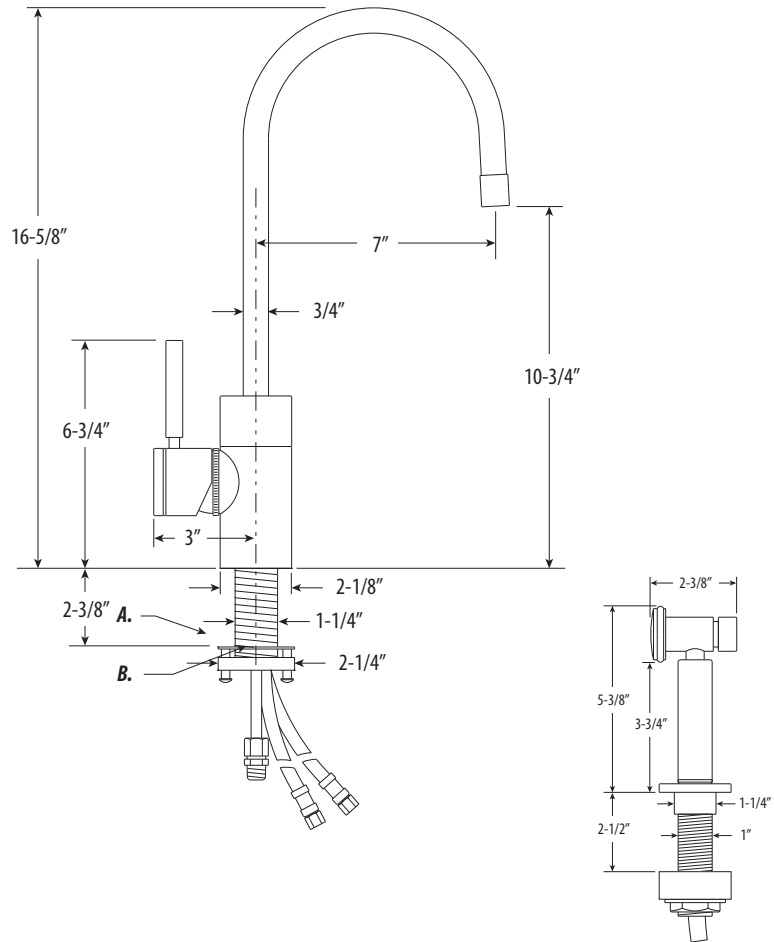

### PRODUCT DESCRIPTION

- Suite includes Side Spray.
- Full size, smaller reach Kitchen Faucet.
- Ideal for kitchen islands or wet bars.
- Classic C-spout with 7" reach.
- Part of the Parche Contemporary Suite.
- Spout swivels 360 degrees.
- Equipped with diverter for optional side spray.
- 1.75 gpm maximum flow rate with aerated tip.
- Aerated stream.
- Ergonomic single lever handle.
- Adjustable PTFE "Friction Lock" helps handle feel and prevents sag.
- Handle adjusts 22.5 degrees in either direction for backsplash clearance.
- Hot/Cold ceramic disk valve cartridge.
- Reversible and removable hot/ring ring indicator.
- Created from quality solid brass or stainless steel.
- Compatible with Reverse Osmosis filtration systems.
- Reinforced braided connection hoses.
- Lifetime functional warranty.
- Made in America.

### CODES/STANDARDS APPLICABLE

Specified model meets or exceeds the following:

- ASME A112.18.1
- CSA B125.1
- NSF 61, 372
- CALGreen

- Max Counter Thickness 2-3/8"
- Minimum Install Hole Size 1-3/8"

- A. Spray Connection with 3/8" Compression Fitting  
B. Supply Hoses - 20" Long with 3/8" Compression Fittings