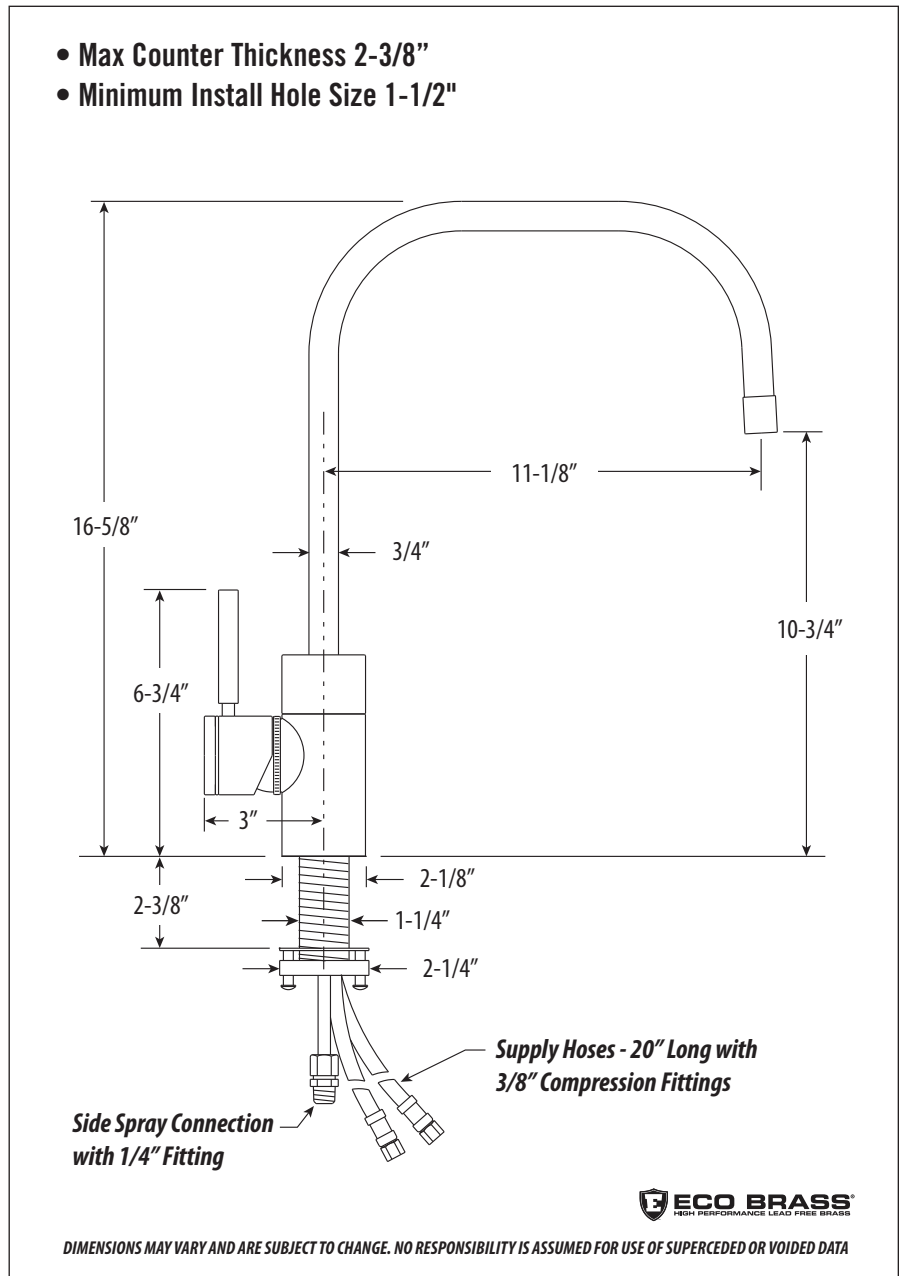

AVAILABLE IN 30 FINISHES + SOLID STAINLESS STEEL

Antique Brass - AB
Antique Bronze - ABZ
Antique Copper - AC
American Bronze - AMB
Antique Pewter - AP
Gloss Black - GB
Black Nickel - BLN
Black-Oil Rubbed Bronze - ORB
Caribbean Bronze - CB
Chocolate Bronze - CHB
Chrome - CH

Classic Bronze - CLZ
Distressed Antique Brass - DAB
Distressed Antique Copper - DAC
Distressed American Bronze - DAMB
Distressed Antique Pewter - DAP
Matte Black - MB
Polished Brass - PB
Polished Copper - PC
Polished Gold - PG
Polished Nickel - PN
Satin Brass - SB

Satin Chrome - SC
Satin Gold - SG
Satin Nickel - SN
Stainless Steel - SS*
Tuscan Brass - TB
Unlaquered Polished Brass - UPB
Venetian Bronze - VB
Weathered Brass - WB
Weathered Copper - WC