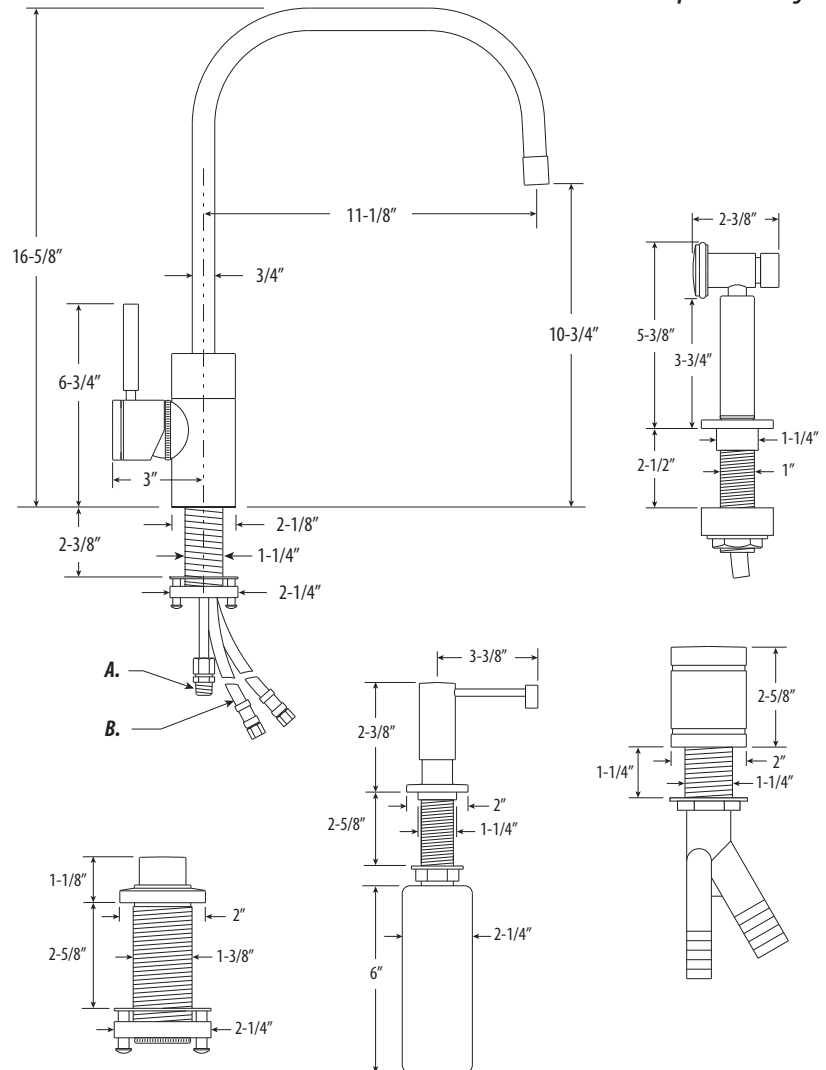

### PRODUCT DESCRIPTION

- Suite includes Side Spray, Soap/Lotion Dispenser, Air Switch and Single Port Air Gap.
- Elegant 2 Bend U-spout with 11-1/8" reach.
- Part of the Fulton Contemporary Suite.
- Spout swivels 360 degrees.
- Equipped with diverter for optional side spray.
- 1.75 gpm maximum flow rate with aerated tip.
- Aerated stream.
- Ergonomic single lever handle.
- Adjustable PTFE "Friction Lock" helps handle feel and prevents sag.
- Handle adjusts 22.5 degrees in either direction for backsplash clearance.
- Hot/Cold ceramic disk valve cartridge.
- Reversible and removable hot/ring ring indicator.
- Created from quality solid brass or stainless steel.
- Compatible with Reverse Osmosis filtration systems.
- Reinforced braided connection hoses.
- Lifetime functional warranty.
- Made in America.

### CODES/STANDARDS APPLICABLE

Specified model meets or exceeds the following:

- ASME A112.18.1
- CSA B125.1
- NSF 61, 372
- CALGreen

- Max Counter Thickness 2-3/8"
- Minimum Install Hole Size 1-3/8"

A. Spray Connection with 3/8" Compression Fitting

B. Supply Hoses - 20" Long with 3/8" Compression Fittings