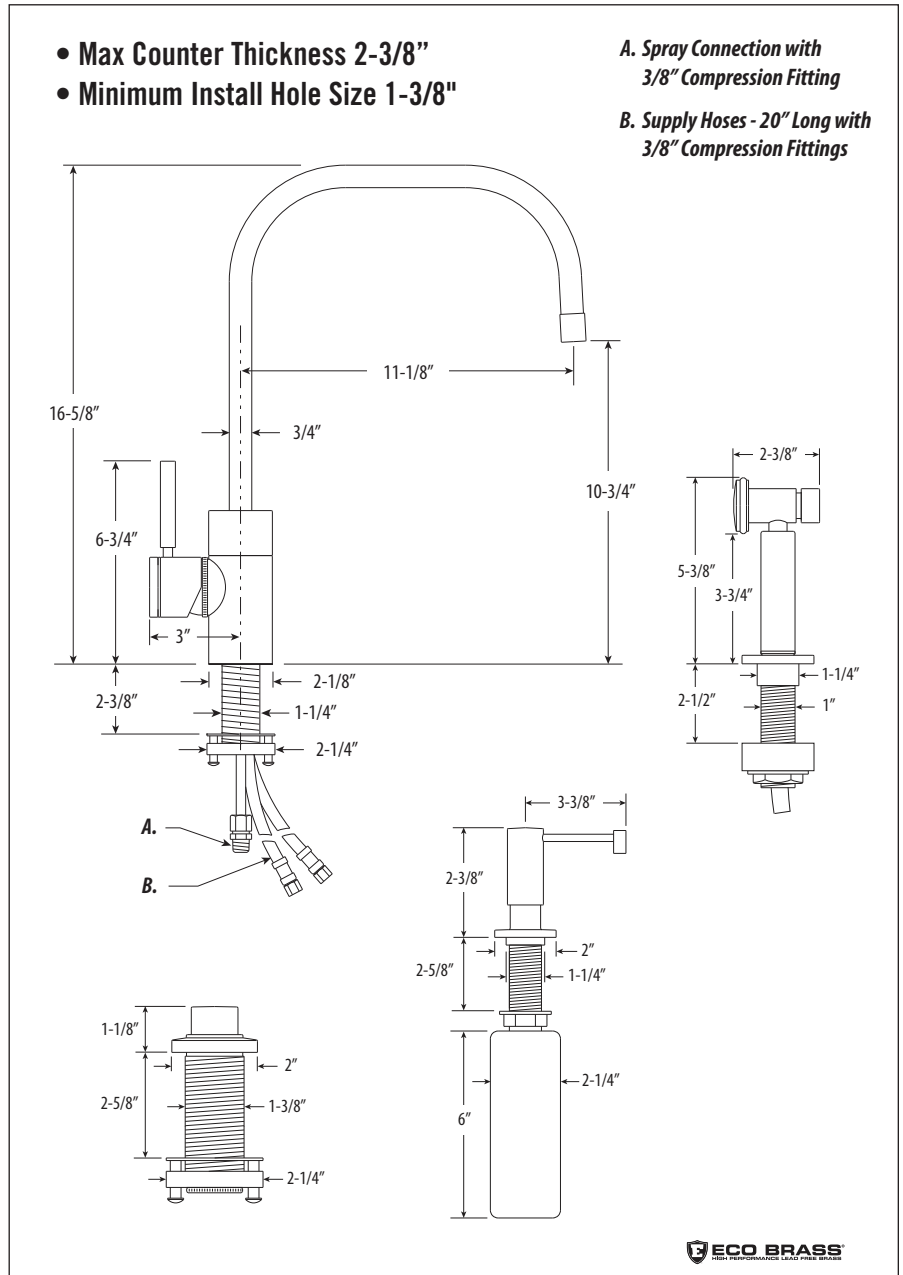

AVAILABLE IN 30 FINISHES + SOLID STAINLESS STEEL

- Antique Brass - AB
- Antique Bronze - ABZ
- Antique Copper - AC
- American Bronze - AMB
- Antique Pewter - AP
- Gloss Black - GB
- Black Nickel - BLN
- Black-Oil Rubbed Bronze - ORB
- Caribbean Bronze - CB
- Chocolate Bronze - CHB
- Chrome - CH

- Classic Bronze - CLZ
- Distressed Antique Brass - DAB
- Distressed Antique Copper - DAC
- Distressed American Bronze - DAMB
- Distressed Antique Pewter - DAP
- Matte Black - MB
- Polished Brass - PB
- Polished Copper - PC
- Polished Gold - PG
- Polished Nickel - PN
- Satin Brass - SB

- Satin Chrome - SC
- Satin Gold - SG
- Satin Nickel - SN
- Stainless Steel - SS*
- Tuscan Brass - TB
- Unlaquered Polished Brass - UPB
- Venetian Bronze - VB
- Weathered Brass - WB
- Weathered Copper - WC