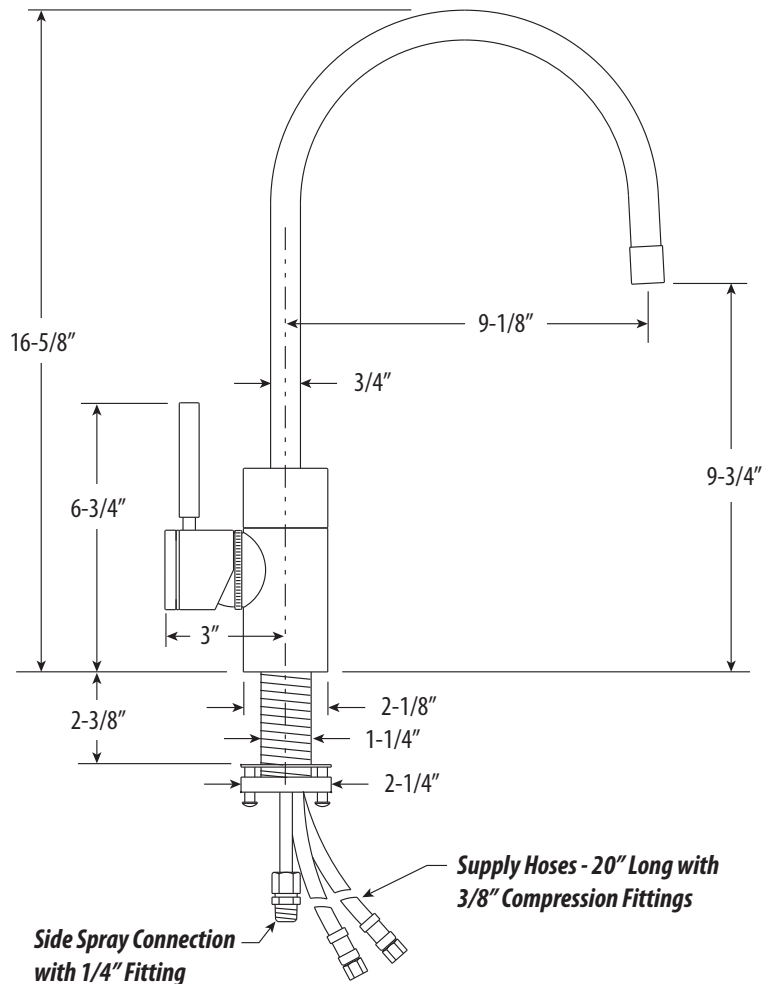

PARCHE KITCHEN FAUCET

Model # 3800

PRODUCT DESCRIPTION

- Classic C-spout with **9-1/8"** reach.
- Part of the Parche Contemporary Suite.
- Spout swivels 360 degrees.
- Equipped with diverter for optional side spray.
- 1.75 gpm maximum flow rate with aerated tip.
- Aerated stream.
- Ergonomic single lever handle.
- Adjustable PTFE "Friction Lock" helps handle feel and prevents sag.
- Handle adjusts 22.5 degrees in either direction for back-splash clearance.
- Hot/Cold ceramic disk valve cartridge.
- Reversible and removable hot/cold ring indicator.
- Created from quality solid brass or stainless steel.
- Compatible with Reverse Osmosis filtration systems.
- Reinforced braided connection hoses.
- Lifetime functional warranty.
- Made in America.

CODES/STANDARDS APPLICABLE

Specified model meets or exceeds the following:

- **ASME A112.18.1**
- **CSA B125.1**
- **NSF 61, 372**
- **CALGreen**

- **Max Counter Thickness 2-3/8"**
- **Minimum Install Hole Size 1-1/2"**