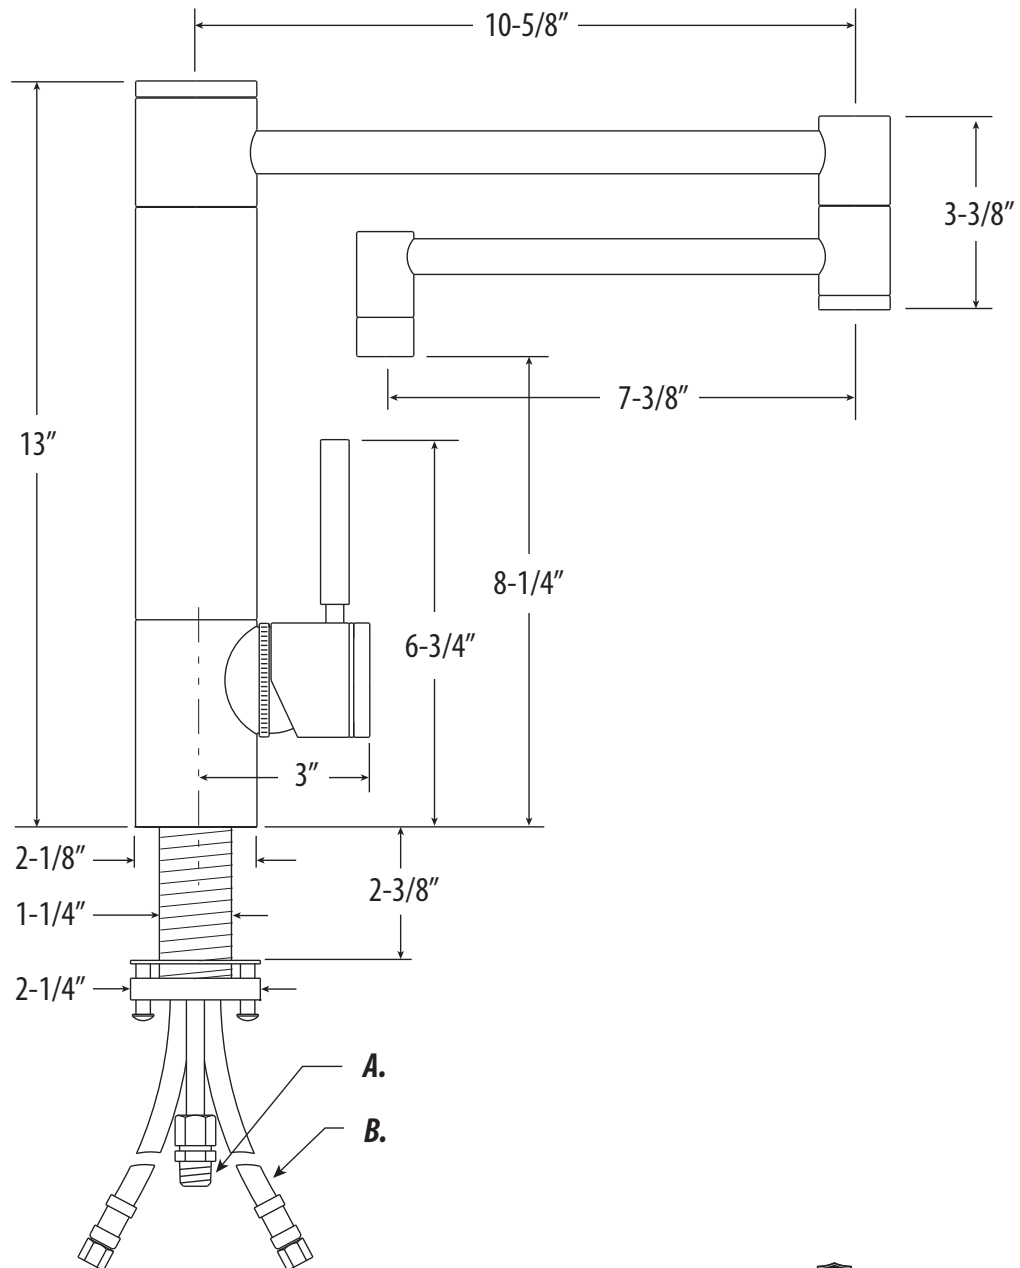

HUNLEY KITCHEN FAUCET / 18" ARTICULATED SPOUT

3600-18

- Max Counter Thickness 2-3/8"
- Minimum Install Hole Size 1-3/8"

- A. Side Spray Connection with 1/4" NPT Pipe Fitting
- B. Supply Hoses - 20" Long with 3/8" Compression Fittings

ECO BRASS
HIGH PERFORMANCE LEAD FREE BRASS

DIMENSIONS MAY VARY AND ARE SUBJECT TO CHANGE. NO RESPONSIBILITY IS ASSUMED FOR USE OF SUPERCEDED OR VOIDED DATA

HUNLEY KITCHEN FAUCET / 18" ARTICULATED SPOUT

3600-18

Finish Shown - Chrome

FEATURES

- Part of the contemporary Hunley Suite.
- Articulated spout has 18" reach and can swivel 360 degrees.
- Equipped with spray diverter and 1/4" NPT pipe fitting connection for optional side spray.
- 1.75 gpm maximum flow rate with aerated tip.
- Ergonomic single lever handle.
- Adjustable tension ring helps handle feel and prevents sag.
- Single handle can mount in front, right or left hand positions.
- When mounted on side, handle can adjust 22.5 degrees for backsplash clearance.
- Hot/cold ceramic disk valve cartridge.
- Made from solid brass or 316 stainless steel.
- Resistant to reverse osmosis water.
- Reinforced braided connection hoses.
- Reversible or removable hot/cold indicator rings.
- Lifetime functional warranty.
- Made in the USA.