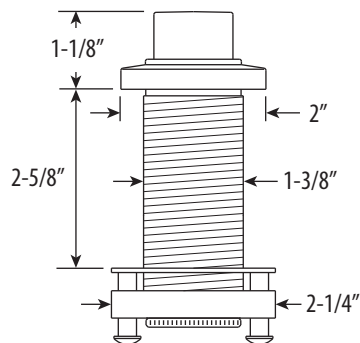

# 3600-18-3

- Max Counter Thickness 2-3/8"
- Minimum Install Hole Size 1-3/8"

- A. Side Spray Connection with 1/4" NPT Pipe Fitting
- B. Supply Hoses - 20" Long with 3/8" Compression Fittings

**DIMENSIONS MAY VARY AND ARE SUBJECT TO CHANGE. NO RESPONSIBILITY IS ASSUMED FOR USE OF SUPERCEDED OR VOIDED DATA**

### FEATURES

- Suite includes faucet, side spray, soap/lotion dispenser and air switch.
- Part of the contemporary Hunley Suite.
- Articulated spout has 18" reach and can swivel 360 degrees.
- Equipped with spray diverter and 1/4" NPT pipe fitting connection for optional side spray.
- 1.75 gpm maximum flow rate with aerated tip.
- Ergonomic single lever handle.
- Adjustable tension ring helps handle feel and prevents sag.
- Single handle can mount in front, right or left hand positions.
- When mounted on side, handle can adjust 22.5 degrees for backsplash clearance.
- Hot/cold ceramic disk valve cartridge.
- Made from solid brass or 316 stainless steel.
- Resistant to reverse osmosis water.
- Reinforced braided connection hoses.
- Reversible or removable hot/cold indicator rings.
- Lifetime functional warranty.
- Made in the USA.