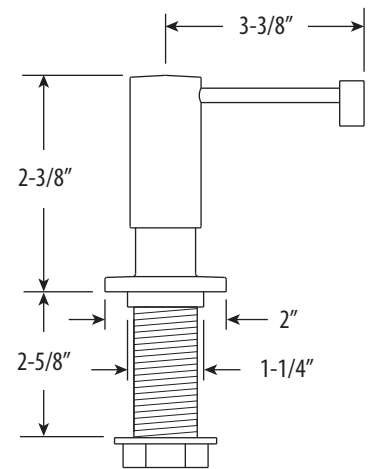

## HUNLEY KITCHEN FAUCET / 18" ARTICULATED SPOUT / 3PC. SUITE

# 3600-18-3

- Max Counter Thickness 2-3/8"
- Minimum Install Hole Size 1-3/8"

- A. Side Spray Connection with 1/4" NPT Pipe Fitting
- B. Supply Hoses - 20" Long with 3/8" Compression Fittings

**DIMENSIONS MAY VARY AND ARE SUBJECT TO CHANGE. NO RESPONSIBILITY IS ASSUMED FOR USE OF SUPERCEDED OR VOIDED DATA**

### FEATURES

- Suite includes faucet, side spray, soap/lotion dispenser and air switch.
- Part of the contemporary Hunley Suite.
- Articulated spout has 18" reach and can swivel 360 degrees.
- Equipped with spray diverter and 1/4" NPT pipe fitting connection for optional side spray.
- 1.75 gpm maximum flow rate with aerated tip.
- Ergonomic single lever handle.
- Adjustable tension ring helps handle feel and prevents sag.
- Single handle can mount in front, right or left hand positions.
- When mounted on side, handle can adjust 22.5 degrees for backsplash clearance.
- Hot/cold ceramic disk valve cartridge.
- Made from solid brass or 316 stainless steel.
- Resistant to reverse osmosis water.
- Reinforced braided connection hoses.
- Reversible or removable hot/cold indicator rings.
- Lifetime functional warranty.
- Made in the USA.