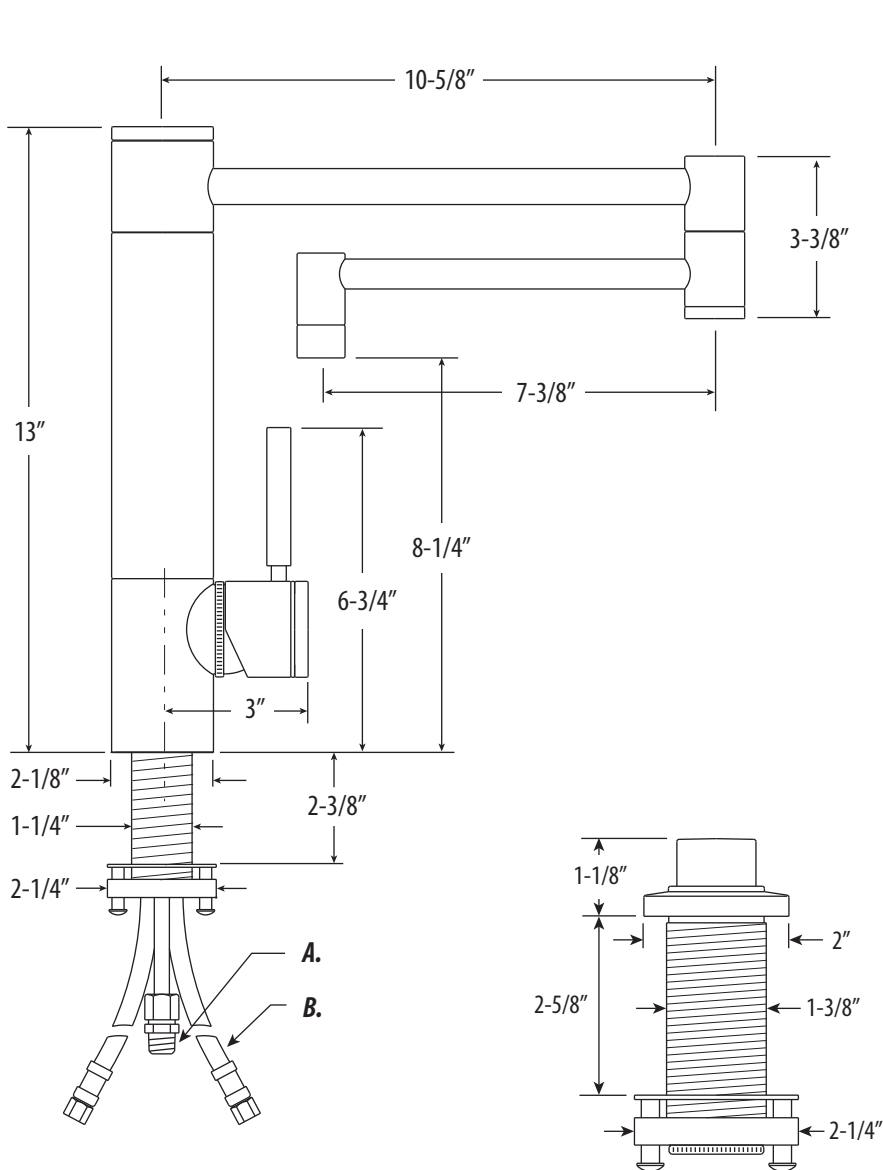

## HUNLEY KITCHEN FAUCET / 18" ARTICULATED SPOUT / 3PC. SUITE

# 3600-18-3

- Max Counter Thickness 2-3/8"
- Minimum Install Hole Size 1-3/8"

- A. Side Spray Connection with 1/4" NPT Pipe Fitting
- B. Supply Hoses - 20" Long with 3/8" Compression Fittings

**DIMENSIONS MAY VARY AND ARE SUBJECT TO CHANGE. NO RESPONSIBILITY IS ASSUMED FOR USE OF SUPERCEDED OR VOIDED DATA**

### FEATURES

- Suite includes faucet, side spray, soap/lotion dispenser and air switch.
- Part of the contemporary Hunley Suite.
- Articulated spout has 18" reach and can swivel 360 degrees.
- Equipped with spray diverter and 1/4" NPT pipe fitting connection for optional side spray.
- 1.75 gpm maximum flow rate with aerated tip.
- Ergonomic single lever handle.
- Adjustable tension ring helps handle feel and prevents sag.
- Single handle can mount in front, right or left hand positions.
- When mounted on side, handle can adjust 22.5 degrees for backsplash clearance.
- Hot/cold ceramic disk valve cartridge.
- Made from solid brass or 316 stainless steel.
- Resistant to reverse osmosis water.
- Reinforced braided connection hoses.
- Reversible or removable hot/cold indicator rings.
- Lifetime functional warranty.
- Made in the USA.