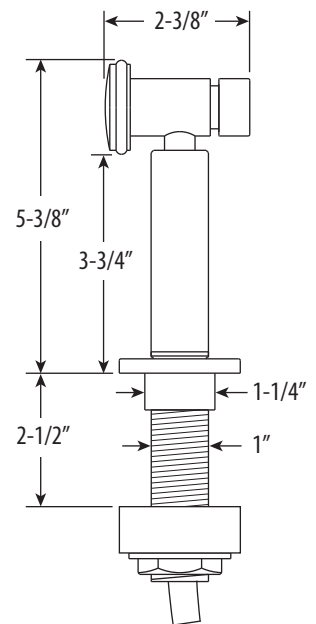

## HUNLEY KITCHEN FAUCET / 18" ARTICULATED SPOUT / 3PC. SUITE

# 3600-18-3

- Max Counter Thickness 2-3/8"
- Minimum Install Hole Size 1-3/8"

- A. Side Spray Connection with 1/4" NPT Pipe Fitting
- B. Supply Hoses - 20" Long with 3/8" Compression Fittings

**DIMENSIONS MAY VARY AND ARE SUBJECT TO CHANGE. NO RESPONSIBILITY IS ASSUMED FOR USE OF SUPERCEDED OR VOIDED DATA**

### FEATURES

- Suite includes faucet, side spray, soap/lotion dispenser and air switch.
- Part of the contemporary Hunley Suite.
- Articulated spout has 18" reach and can swivel 360 degrees.
- Equipped with spray diverter and 1/4" NPT pipe fitting connection for optional side spray.
- 1.75 gpm maximum flow rate with aerated tip.
- Ergonomic single lever handle.
- Adjustable tension ring helps handle feel and prevents sag.
- Single handle can mount in front, right or left hand positions.
- When mounted on side, handle can adjust 22.5 degrees for backsplash clearance.
- Hot/cold ceramic disk valve cartridge.
- Made from solid brass or 316 stainless steel.
- Resistant to reverse osmosis water.
- Reinforced braided connection hoses.
- Reversible or removable hot/cold indicator rings.
- Lifetime functional warranty.
- Made in the USA.