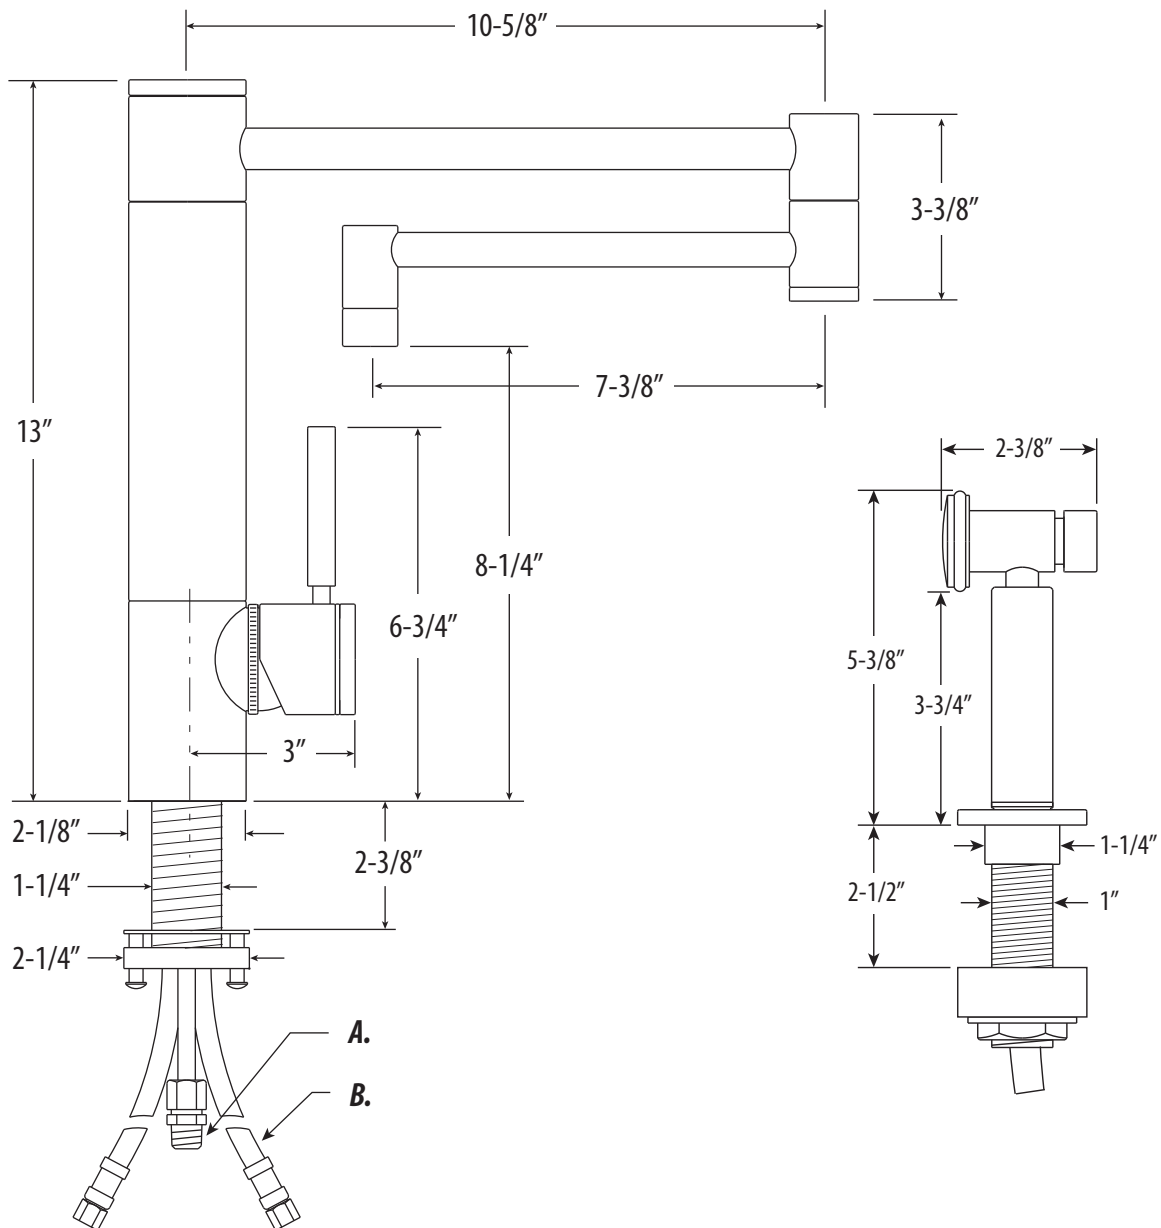

HUNLEY KITCHEN FAUCET / 18" ARTICULATED SPOUT / W SIDE SPRAY 3600-18-1

- Max Counter Thickness 2-3/8"
- Minimum Install Hole Size 1-3/8"

- A. Side Spray Connection with 1/4" NPT Pipe Fitting
- B. Supply Hoses - 20" Long with 3/8" Compression Fittings

DIMENSIONS MAY VARY AND ARE SUBJECT TO CHANGE. NO RESPONSIBILITY IS ASSUMED FOR USE OF SUPERCEDED OR VOIDED DATA

HUNLEY KITCHEN FAUCET / 18" ARTICULATED SPOUT / W SIDE SPRAY

3600-18-1

Finish Shown - Chrome

FEATURES

- Suite includes faucet and side spray.
- Part of the contemporary Hunley Suite.
- Articulated spout has 18" reach and can swivel 360 degrees.
- Equipped with spray diverter and 1/4" NPT pipe fitting connection for optional side spray.
- 1.75 gpm maximum flow rate with aerated tip.
- Ergonomic single lever handle.
- Adjustable tension ring helps handle feel and prevents sag.
- Single handle can mount in front, right or left hand positions.
- When mounted on side, handle can adjust 22.5 degrees for backsplash clearance.
- Hot/cold ceramic disk valve cartridge.
- Made from solid brass or 316 stainless steel.
- Resistant to reverse osmosis water.
- Reinforced braided connection hoses.
- Reversible or removable hot/cold indicator rings.
- Lifetime functional warranty.
- Made in the USA.