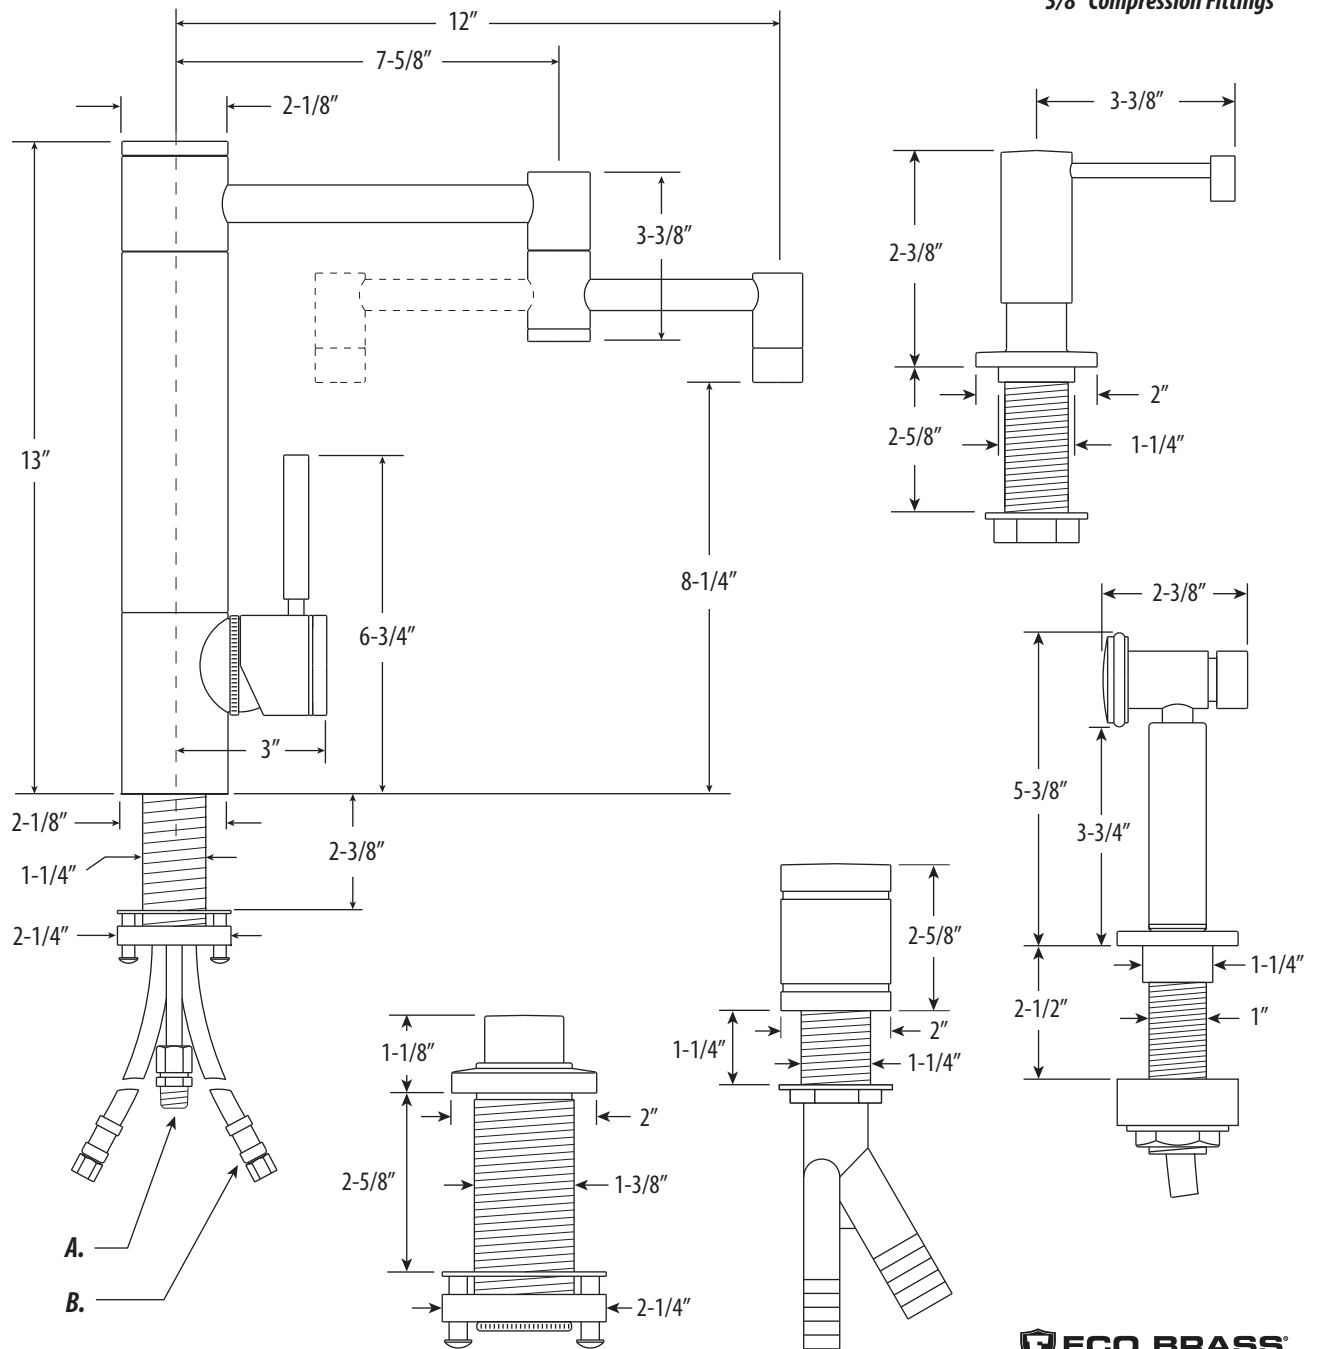

## HUNLEY KITCHEN FAUCET / 12" ARTICULATED SPOUT / 4PC. SUITE

# 3600-12-4

- Max Counter Thickness 2-3/8"
- Minimum Install Hole Size 1-3/8"

- A. Side Spray Connection with 1/4" NPT Pipe Fitting
- B. Supply Hoses - 20" Long with 3/8" Compression Fittings

***DIMENSIONS MAY VARY AND ARE SUBJECT TO CHANGE. NO RESPONSIBILITY IS ASSUMED FOR USE OF SUPERCEDED OR VOIDED DATA***

### FEATURES

- Suite includes faucet, side spray, soap/lotion dispenser, air switch single port air gap.
- Part of the contemporary Hunley Suite.
- Articulated spout has 12" reach and can swivel 360 degrees.
- Equipped with spray diverter and 1/4" NPT pipe fitting connection for optional side spray.
- 1.75 gpm maximum flow rate with aerated tip.
- Ergonomic single lever handle.
- Adjustable tension ring helps handle feel and prevents sag.
- Single handle can mount in front, right or left hand positions.
- When mounted on side, handle can adjust 22.5 degrees for backsplash clearance.
- Hot/cold ceramic disk valve cartridge.
- Made from solid brass or 316 stainless steel.
- Resistant to reverse osmosis water.
- Reinforced braided connection hoses.
- Reversible or removable hot/cold indicator rings.
- Lifetime functional warranty.
- Made in the USA.