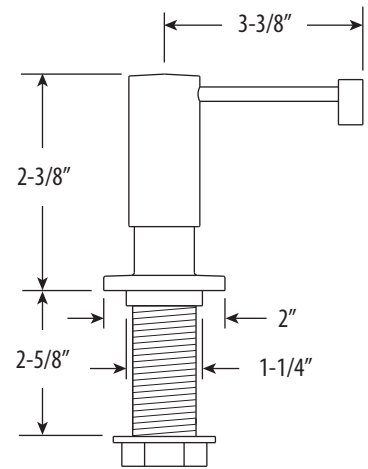

## HUNLEY KITCHEN FAUCET / 12" ARTICULATED SPOUT / 2PC. SUITE

# 3600-12-2

- Max Counter Thickness 2-3/8"
- Minimum Install Hole Size 1-3/8"

- A. Side Spray Connection with 1/4" NPT Pipe Fitting
- B. Supply Hoses - 20" Long with 3/8" Compression Fittings

***DIMENSIONS MAY VARY AND ARE SUBJECT TO CHANGE. NO RESPONSIBILITY IS ASSUMED FOR USE OF SUPERCEDED OR VOIDED DATA***

# 3600-12-2

Finish Shown - Chrome

### FEATURES

- Suite includes faucet, side spray and soap/lotion dispenser.
- Part of the contemporary Hunley Suite.
- Articulated spout has 12" reach and can swivel 360 degrees.
- Equipped with spray diverter and 1/4" NPT pipe fitting connection for optional side spray.
- 1.75 gpm maximum flow rate with aerated tip.
- Ergonomic single lever handle.
- Adjustable tension ring helps handle feel and prevents sag.
- Single handle can mount in front, right or left hand positions.
- When mounted on side, handle can adjust 22.5 degrees for backsplash clearance.
- Hot/cold ceramic disk valve cartridge.
- Made from solid brass or 316 stainless steel.
- Resistant to reverse osmosis water.
- Reinforced braided connection hoses.
- Reversible or removable hot/cold indicator rings.
- Lifetime functional warranty.
- Made in the USA.