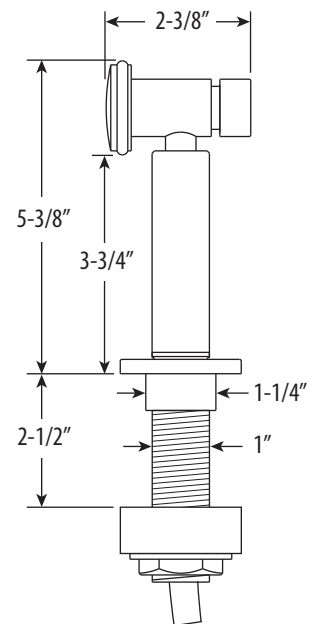

## HUNLEY KITCHEN FAUCET / 12" ARTICULATED SPOUT / 2PC. SUITE

# 3600-12-2

- Max Counter Thickness 2-3/8"
- Minimum Install Hole Size 1-3/8"

- A. Side Spray Connection with 1/4" NPT Pipe Fitting
- B. Supply Hoses - 20" Long with 3/8" Compression Fittings

***DIMENSIONS MAY VARY AND ARE SUBJECT TO CHANGE. NO RESPONSIBILITY IS ASSUMED FOR USE OF SUPERCEDED OR VOIDED DATA***

### FEATURES

- Suite includes faucet, side spray and soap/lotion dispenser.
- Part of the contemporary Hunley Suite.
- Articulated spout has 12" reach and can swivel 360 degrees.
- Equipped with spray diverter and 1/4" NPT pipe fitting connection for optional side spray.
- 1.75 gpm maximum flow rate with aerated tip.
- Ergonomic single lever handle.
- Adjustable tension ring helps handle feel and prevents sag.
- Single handle can mount in front, right or left hand positions.
- When mounted on side, handle can adjust 22.5 degrees for backsplash clearance.
- Hot/cold ceramic disk valve cartridge.
- Made from solid brass or 316 stainless steel.
- Resistant to reverse osmosis water.
- Reinforced braided connection hoses.
- Reversible or removable hot/cold indicator rings.
- Lifetime functional warranty.
- Made in the USA.