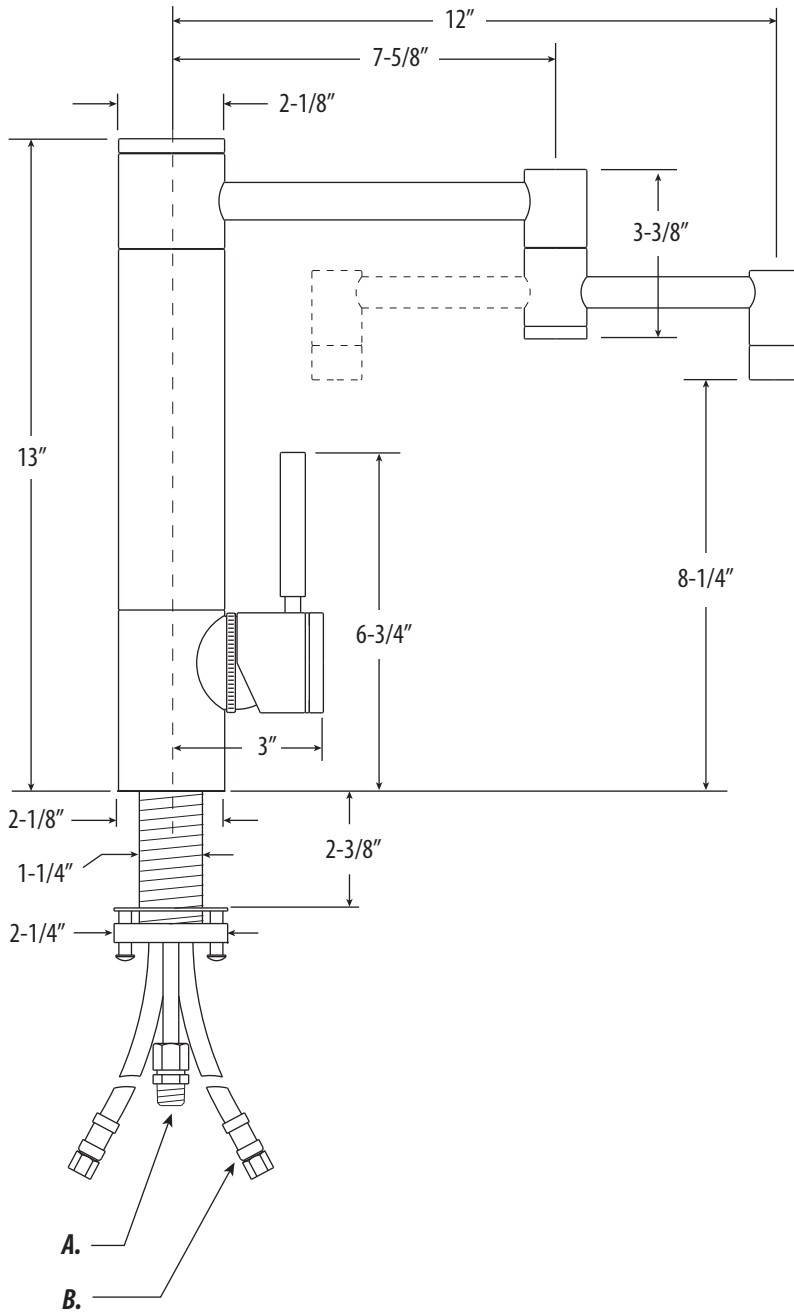

## HUNLEY KITCHEN FAUCET / 12" ARTICULATED SPOUT / 2PC. SUITE

# 3600-12-2

- Max Counter Thickness 2-3/8"
- Minimum Install Hole Size 1-3/8"

- A. Side Spray Connection with 1/4" NPT Pipe Fitting
- B. Supply Hoses - 20" Long with 3/8" Compression Fittings

***DIMENSIONS MAY VARY AND ARE SUBJECT TO CHANGE. NO RESPONSIBILITY IS ASSUMED FOR USE OF SUPERCEDED OR VOIDED DATA***

### FEATURES

- Suite includes faucet, side spray and soap/lotion dispenser.
- Part of the contemporary Hunley Suite.
- Articulated spout has 12" reach and can swivel 360 degrees.
- Equipped with spray diverter and 1/4" NPT pipe fitting connection for optional side spray.
- 1.75 gpm maximum flow rate with aerated tip.
- Ergonomic single lever handle.
- Adjustable tension ring helps handle feel and prevents sag.
- Single handle can mount in front, right or left hand positions.
- When mounted on side, handle can adjust 22.5 degrees for backsplash clearance.
- Hot/cold ceramic disk valve cartridge.
- Made from solid brass or 316 stainless steel.
- Resistant to reverse osmosis water.
- Reinforced braided connection hoses.
- Reversible or removable hot/cold indicator rings.
- Lifetime functional warranty.
- Made in the USA.