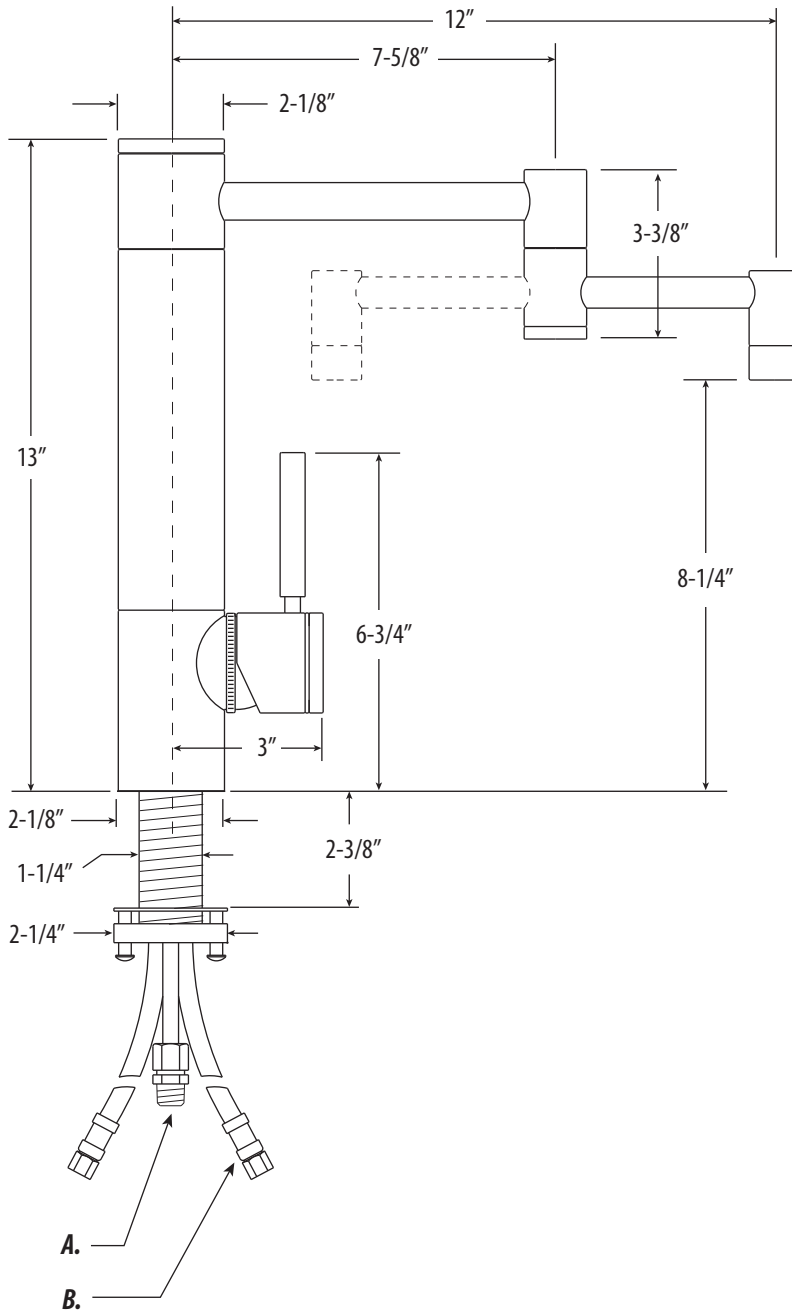

HUNLEY KITCHEN FAUCET / 12" ARTICULATED SPOUT / W SIDE SPRAY 3600-12-1

- Max Counter Thickness 2-3/8"
- Minimum Install Hole Size 1-3/8"

- A. Side Spray Connection with 1/4" NPT Pipe Fitting
- B. Supply Hoses - 20" Long with 3/8" Compression Fittings

DIMENSIONS MAY VARY AND ARE SUBJECT TO CHANGE. NO RESPONSIBILITY IS ASSUMED FOR USE OF SUPERCEDED OR VOIDED DATA

HUNLEY KITCHEN FAUCET / 12" ARTICULATED SPOUT / W SIDE SPRAY

3600-12-1

Finish Shown - Chrome

FEATURES

- Suite includes faucet and side spray.
- Part of the contemporary Hunley Suite.
- Articulated spout has 12" reach and can swivel 360 degrees.
- Equipped with spray diverter and 1/4" NPT pipe fitting connection for optional side spray.
- 1.75 gpm maximum flow rate with aerated tip.
- Ergonomic single lever handle.
- Adjustable tension ring helps handle feel and prevents sag.
- Single handle can mount in front, right or left hand positions.
- When mounted on side, handle can adjust 22.5 degrees for backsplash clearance.
- Hot/cold ceramic disk valve cartridge.
- Made from solid brass or 316 stainless steel.
- Resistant to reverse osmosis water.
- Reinforced braided connection hoses.
- Reversible or removable hot/cold indicator rings.
- Lifetime functional warranty.
- Made in the USA.