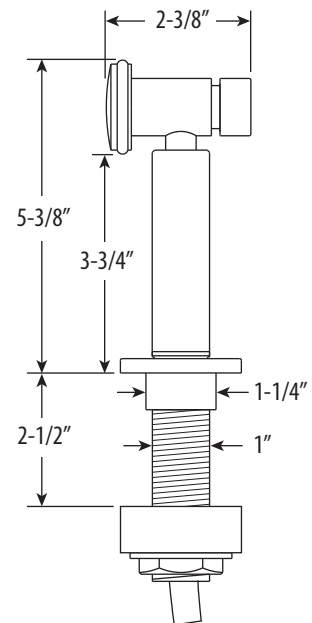

HUNLEY KITCHEN FAUCET / 12" ARTICULATED SPOUT / W SIDE SPRAY 3600-12-1

- Max Counter Thickness 2-3/8"
- Minimum Install Hole Size 1-3/8"

- A. Side Spray Connection with 1/4" NPT Pipe Fitting
- B. Supply Hoses - 20" Long with 3/8" Compression Fittings

DIMENSIONS MAY VARY AND ARE SUBJECT TO CHANGE. NO RESPONSIBILITY IS ASSUMED FOR USE OF SUPERCEDED OR VOIDED DATA

HUNLEY KITCHEN FAUCET / 12" ARTICULATED SPOUT / W SIDE SPRAY

3600-12-1

Finish Shown - Chrome

FEATURES

- Suite includes faucet and side spray.
- Part of the contemporary Hunley Suite.
- Articulated spout has 12" reach and can swivel 360 degrees.
- Equipped with spray diverter and 1/4" NPT pipe fitting connection for optional side spray.
- 1.75 gpm maximum flow rate with aerated tip.
- Ergonomic single lever handle.
- Adjustable tension ring helps handle feel and prevents sag.
- Single handle can mount in front, right or left hand positions.
- When mounted on side, handle can adjust 22.5 degrees for backsplash clearance.
- Hot/cold ceramic disk valve cartridge.
- Made from solid brass or 316 stainless steel.
- Resistant to reverse osmosis water.
- Reinforced braided connection hoses.
- Reversible or removable hot/cold indicator rings.
- Lifetime functional warranty.
- Made in the USA.