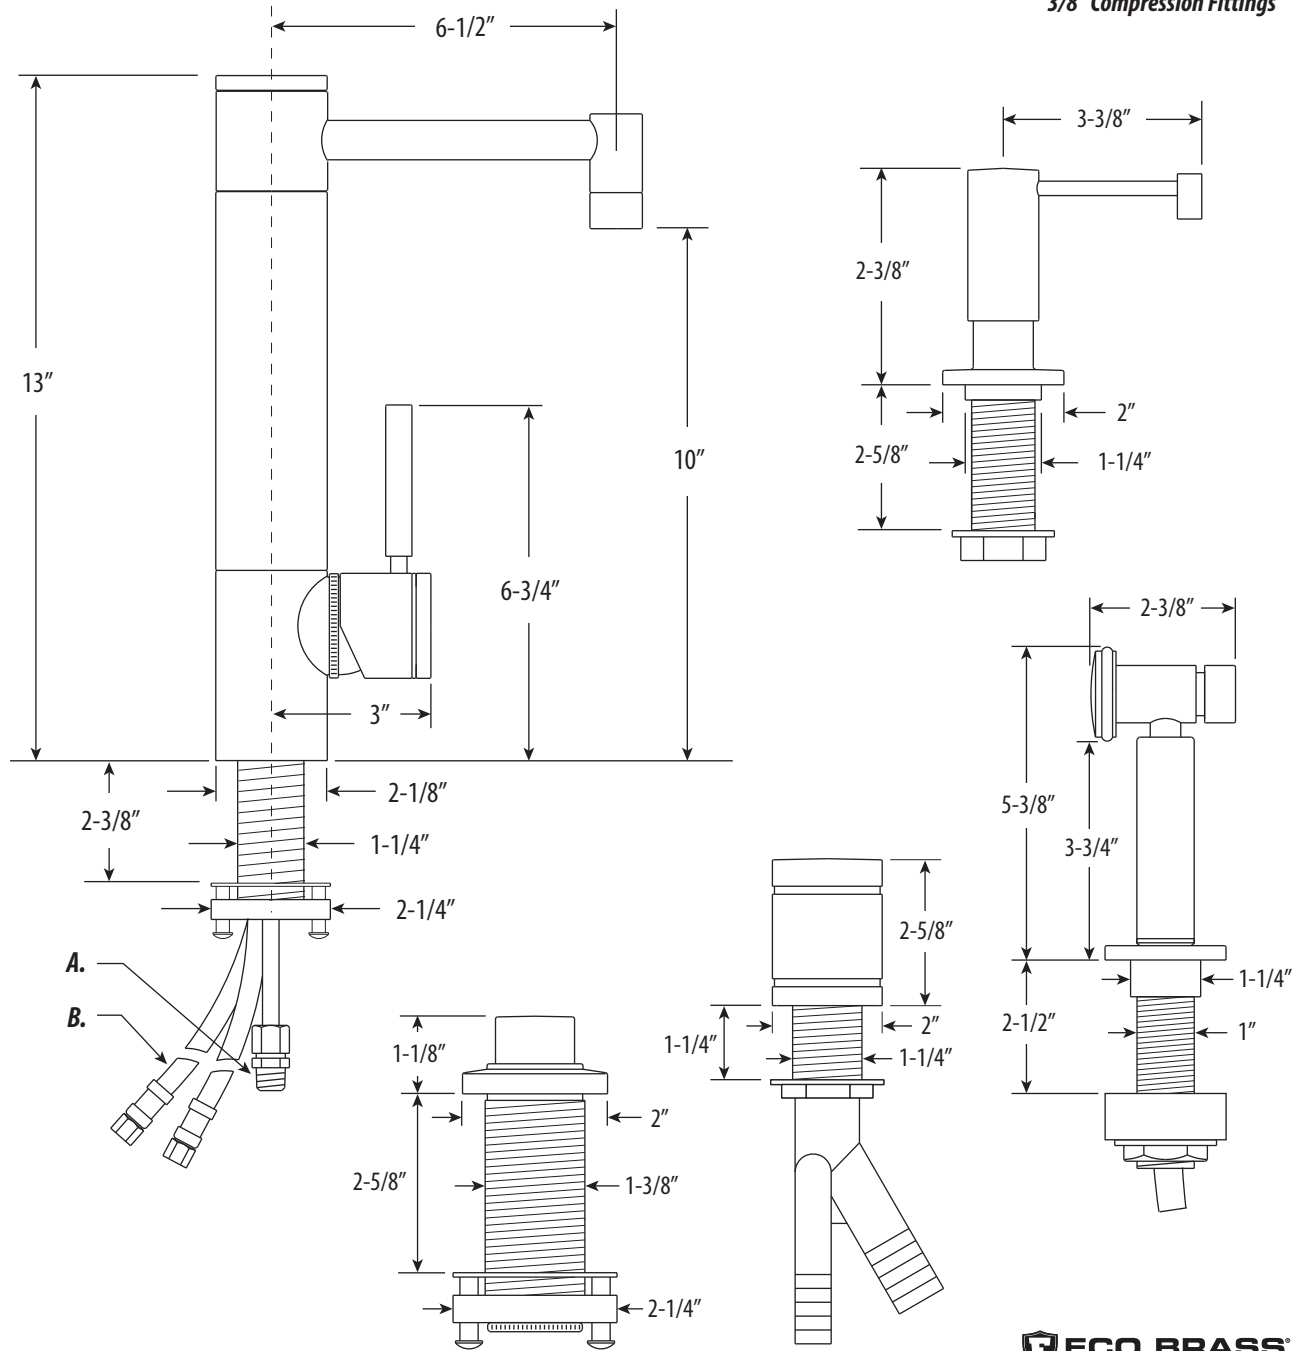

HUNLEY PREP FAUCET / 4PC. SUITE

3500-4

- Max Counter Thickness 2-3/8"
- Minimum Install Hole Size 1-3/8"

- A. Side Spray Connection with 1/4" NPT Pipe Fitting
- B. Supply Hoses - 20" Long with 3/8" Compression Fittings

ECO BRASS
HIGH PERFORMANCE LEAD FREE BRASS

DIMENSIONS MAY VARY AND ARE SUBJECT TO CHANGE. NO RESPONSIBILITY IS ASSUMED FOR USE OF SUPERCEDED OR VOIDED DATA

HUNLEY PREP FAUCET / 4PC. SUITE

3500-4

Finish Shown - Chrome

FEATURES

- Suite includes faucet, side spray, soap/lotion dispenser, air switch single port air gap.
- Full size Kitchen Faucet with smaller reach.
- Perfect for smaller island sinks
- Part of the contemporary Hunley Suite.
- Straight spout has 6-1/2" reach and can swivel 360 degrees.
- Equipped with spray diverter and 1/4" NPT pipe fitting connection for optional side spray.
- 1.75 gpm maximum flow rate with aerated tip.
- Ergonomic single lever handle.
- Adjustable tension ring helps handle feel and prevents sag.
- Single handle can mount in front, right or left hand positions.
- When mounted on side, handle can adjust 22.5 degrees for backsplash clearance.
- Hot/cold ceramic disk valve cartridge.
- Made from solid brass or 316 stainless steel.
- Resistant to reverse osmosis water.
- Reinforced braided connection hoses.
- Reversible or removable hot/cold indicator rings.
- Lifetime functional warranty.
- Made in the USA.