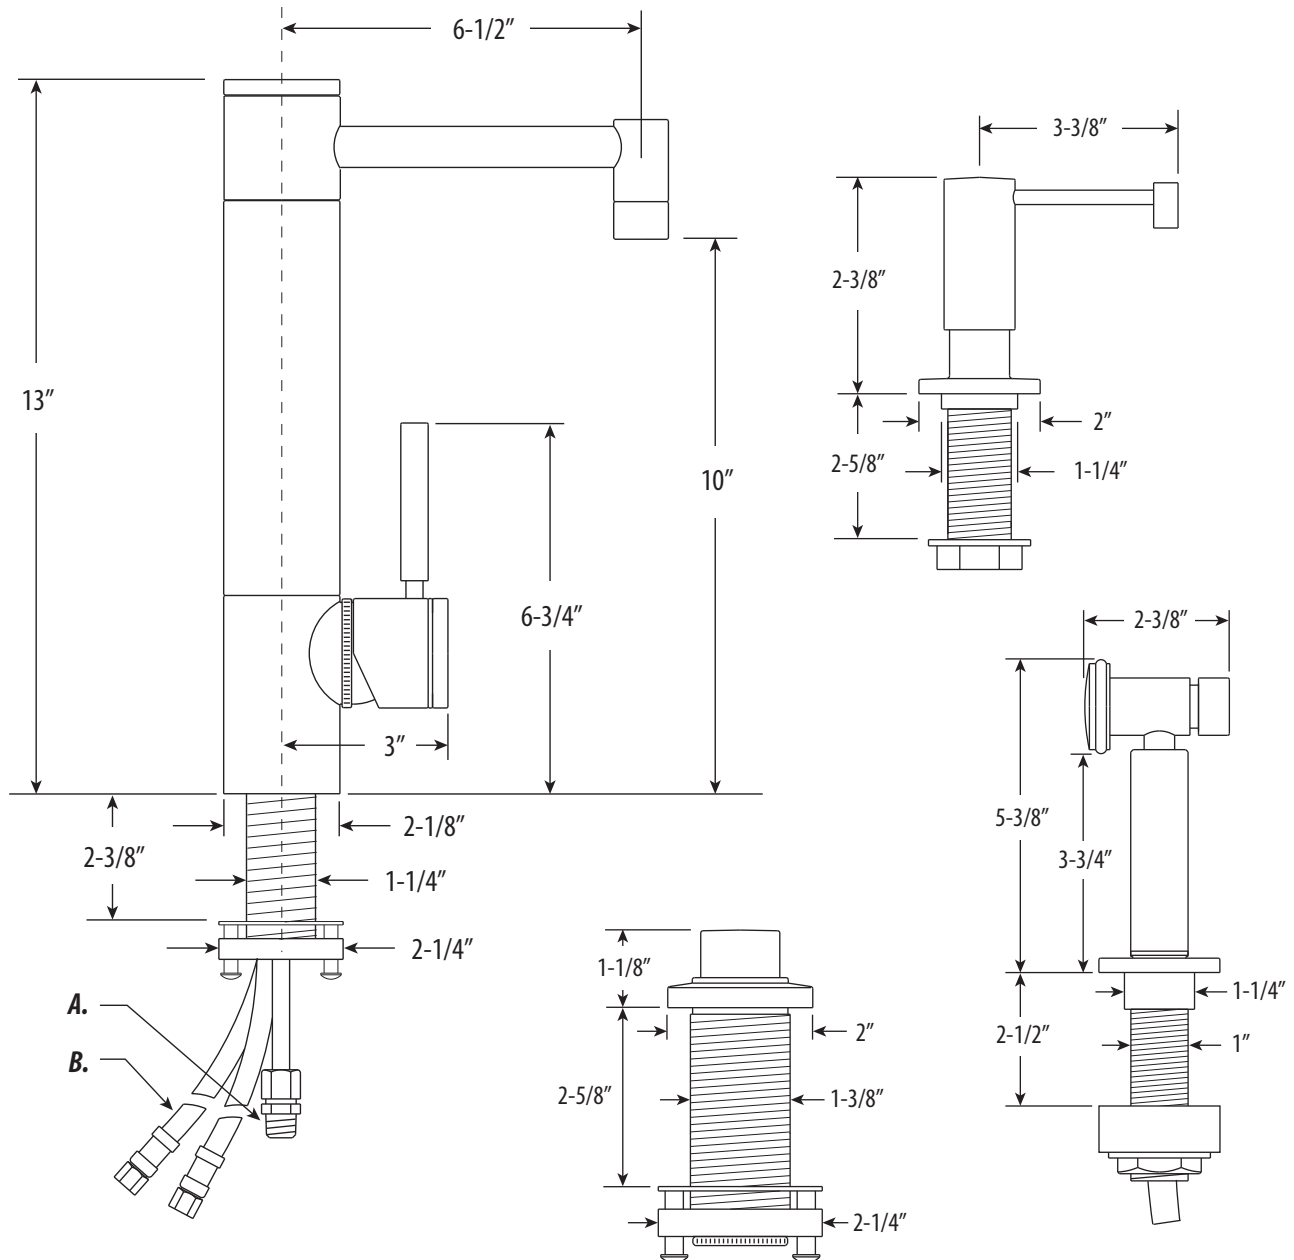

# 3500-3

- Max Counter Thickness 2-3/8"
- Minimum Install Hole Size 1-3/8"

- A. Side Spray Connection with 1/4" NPT Pipe Fitting
- B. Supply Hoses - 20" Long with 3/8" Compression Fittings

**DIMENSIONS MAY VARY AND ARE SUBJECT TO CHANGE. NO RESPONSIBILITY IS ASSUMED FOR USE OF SUPERCEDED OR VOIDED DATA**

### FEATURES

- Suite includes faucet, side spray, soap/lotion dispenser and air switch.
- Full size Kitchen Faucet with smaller reach.
- Perfect for smaller island sinks
- Part of the contemporary Hunley Suite.
- Straight spout has 6-1/2" reach and can swivel 360 degrees.
- Equipped with spray diverter and 1/4" NPT pipe fitting connection for optional side spray.
- 1.75 gpm maximum flow rate with aerated tip.
- Ergonomic single lever handle.
- Adjustable tension ring helps handle feel and prevents sag.
- Single handle can mount in front, right or left hand positions.
- When mounted on side, handle can adjust 22.5 degrees for backsplash clearance.
- Hot/cold ceramic disk valve cartridge.
- Made from solid brass or 316 stainless steel.
- Resistant to reverse osmosis water.
- Reinforced braided connection hoses.
- Reversible or removable hot/cold indicator rings.
- Lifetime functional warranty.
- Made in the USA.