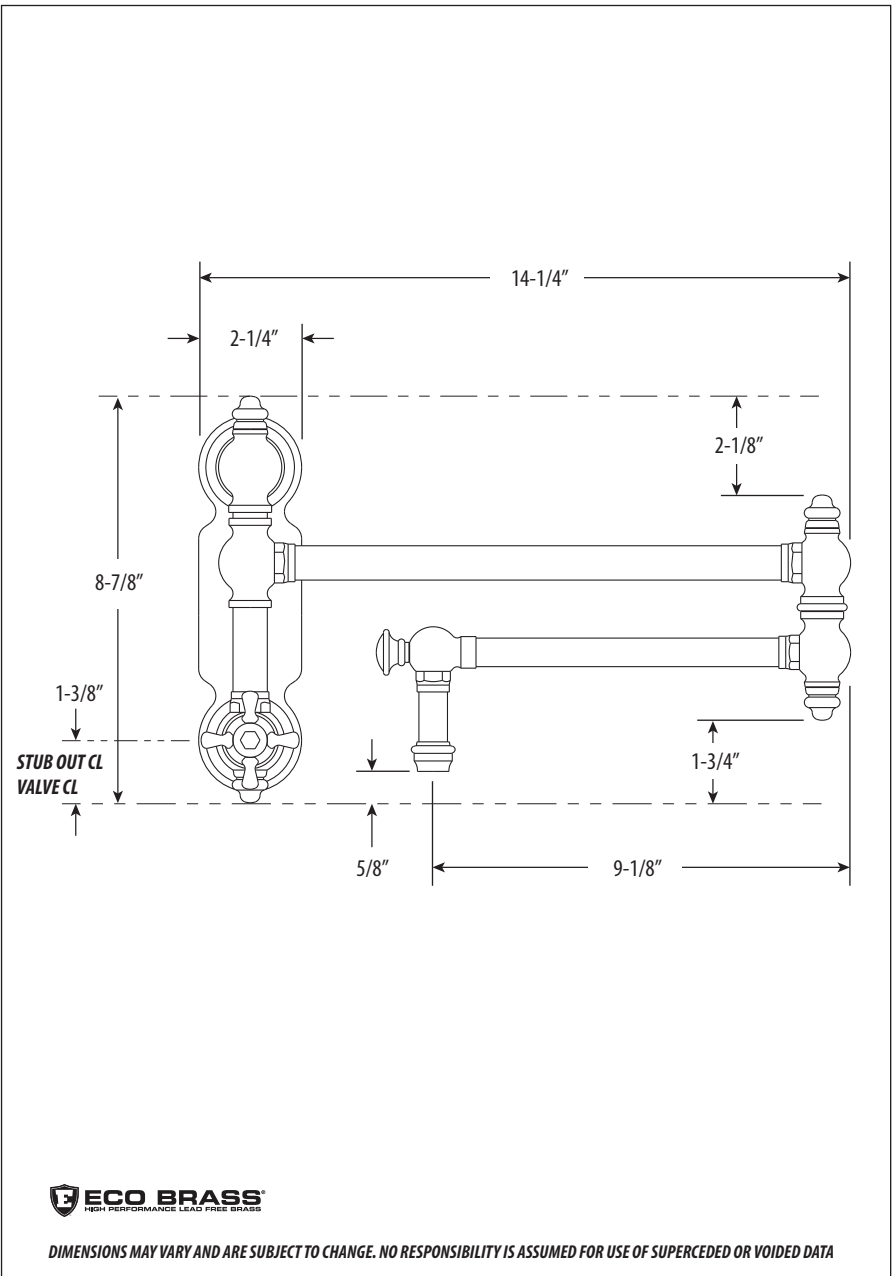

AVAILABLE IN 30 FINISHES + SOLID STAINLESS STEEL

Antique Brass - AB
Antique Bronze - ABZ
Antique Copper - AC
American Bronze - AMB
Antique Pewter - AP
Gloss Black - GB
Black Nickel - BLN
Black-Oil Rubbed Bronze - ORB
Caribbean Bronze - CB
Chocolate Bronze - CHB
Chrome - CH

Classic Bronze - CLZ
Distressed Antique Brass - DAB
Distressed Antique Copper - DAC
Distressed American Bronze - DAMB
Distressed Antique Pewter - DAP
Matte Black - MB
Polished Brass - PB
Polished Copper - PC
Polished Gold - PG
Polished Nickel - PN
Satin Brass - SB

Satin Chrome - SC
Satin Gold - SG
Satin Nickel - SN
Stainless Steel - SS*
Tuscan Brass - TB
Unlaquered Polished Brass - UPB
Venetian Bronze - VB
Weathered Brass - WB
Weathered Copper - WC