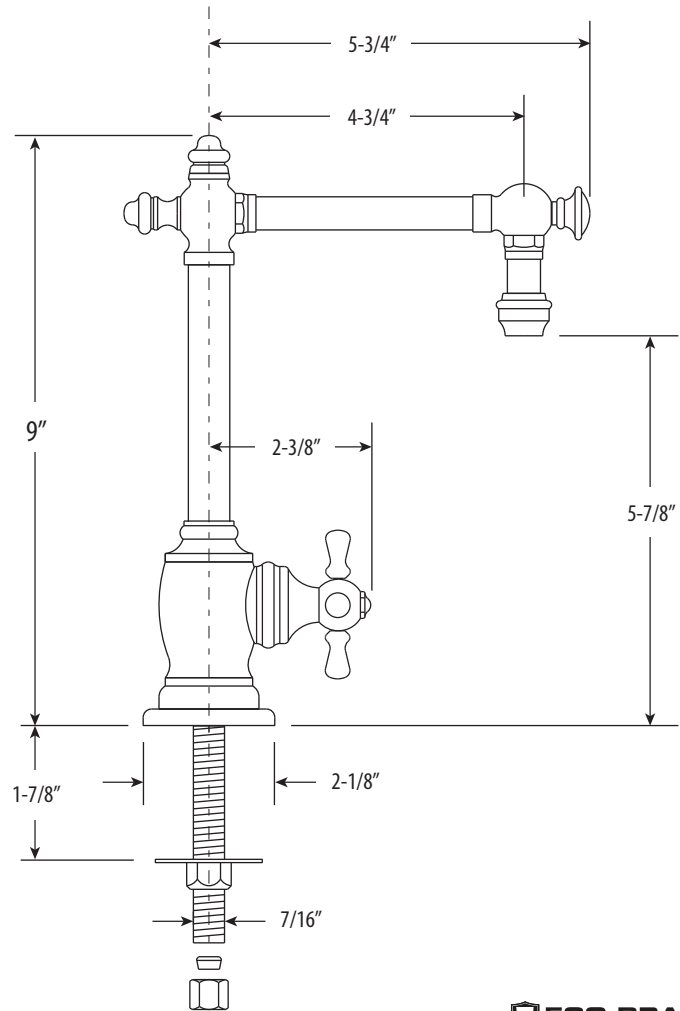

TOWSON COLD ONLY FILTRATION FAUCET SPECS - CROSS HANDLE

Model # 1750C

PRODUCT DESCRIPTION

- Cold filtered water on demand.
- For use with Waterstone Filtration System.
- Adds convenience to any kitchen.
- Part of the Towson Traditional Suite.
- Straight spout with 4-3/4" reach.
- Spout swivels 360 degrees.
- Single cross handle.
- Compatible with reverse osmosis filtration systems.
- 1/4 turn ceramic disk valve cartridges.
- 1.1 gpm maximum flow rate.
- Solid brass construction.
- Lifetime Functional Warranty.
- Made in America.

CODES/STANDARDS APPLICABLE

Specified model meets or exceeds the following:

- ASME A112.18.1
- CSA B125.1
- NSF 61, 372
- CALGreen

- Max Counter Thickness 1-7/8"
- Install Hole Size Adaptable Up to 3/4"

DIMENSIONS MAY VARY AND ARE SUBJECT TO CHANGE. NO RESPONSIBILITY IS ASSUMED FOR USE OF SUPERCEDED OR VOIDED DATA