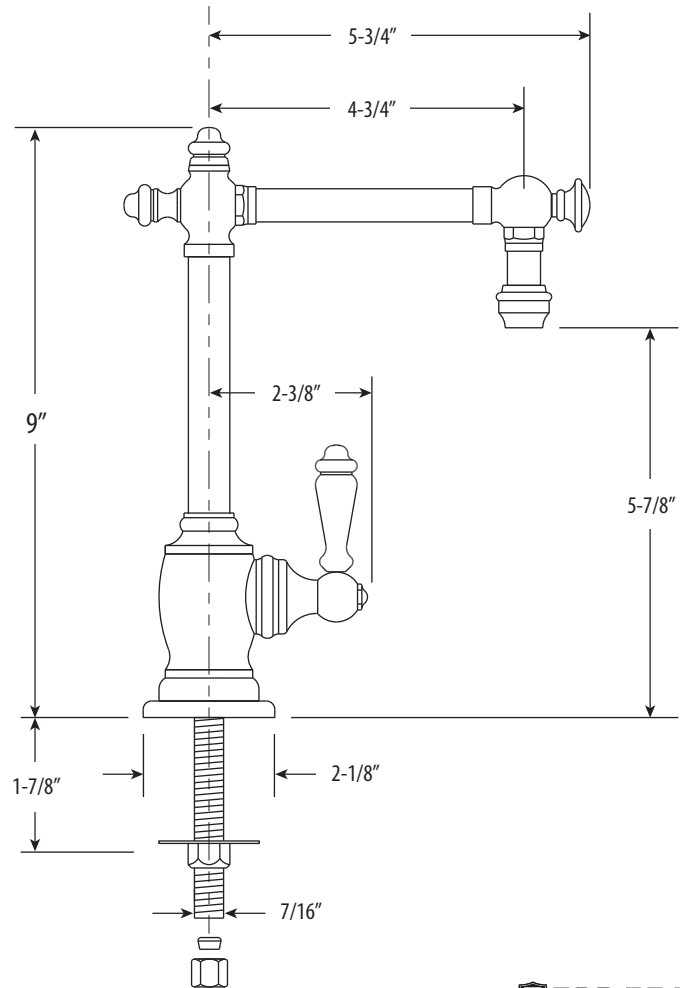

TOWSON COLD ONLY FILTRATION FAUCET SPECS - LEVER HANDLE

Model # 1700C

PRODUCT DESCRIPTION

- Cold filtered water on demand.
- For use with Waterstone Filtration System.
- Adds convenience to any kitchen.
- Part of the Towson Traditional Suite.
- Straight spout with 4-3/4" reach.
- Spout swivels 360 degrees.
- Single lever handle.
- Compatible with reverse osmosis filtration systems.
- 1/4 turn ceramic disk valve cartridges.
- 1.1 gpm maximum flow rate.
- Solid brass construction.
- Lifetime Functional Warranty.
- Made in America.

CODES/STANDARDS APPLICABLE

Specified model meets or exceeds the following:

- ASME A112.18.1
- CSA B125.1
- NSF 61, 372
- CALGreen
- ADA Compliant

- Max Counter Thickness 1-7/8"
- Install Hole Size Adaptable Up to 3/4"