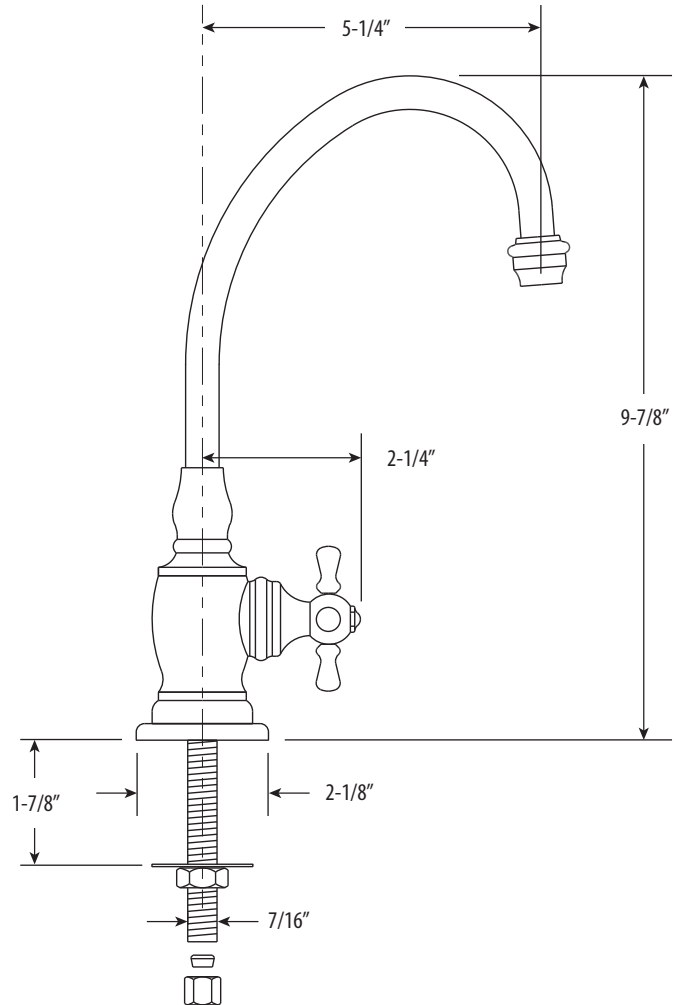

HAMPTON COLD ONLY FILTRATION FAUCET SPECS

Model # 1250C

PRODUCT DESCRIPTION

- Cold filtered water on demand.
- For use with Waterstone Filtration System.
- Part of the Hampton Traditional Suite.
- Unique C-spout with 5-1/4" reach.
- Spout swivels 360 degrees.
- Compatible with reverse osmosis filtration systems.
- 1/4 turn ceramic disk valve cartridges.
- 1.1 gpm maximum flow rate.
- 1/4" compression connection.
- Solid brass construction.
- Single cross handle.
- Lifetime Functional Warranty.
- Made in America.

CODES/STANDARDS APPLICABLE

Specified model meets or exceeds the following:

- ASME A112.18.1
- CSA B125.1
- NSF 61, 372
- CALGreen

- Max Counter Thickness 1-7/8"
- Install Hole Size Adaptable Up to 3/4"

DIMENSIONS MAY VARY AND ARE SUBJECT TO CHANGE. NO RESPONSIBILITY IS ASSUMED FOR USE OF SUPERCEDED OR VOIDED DATA