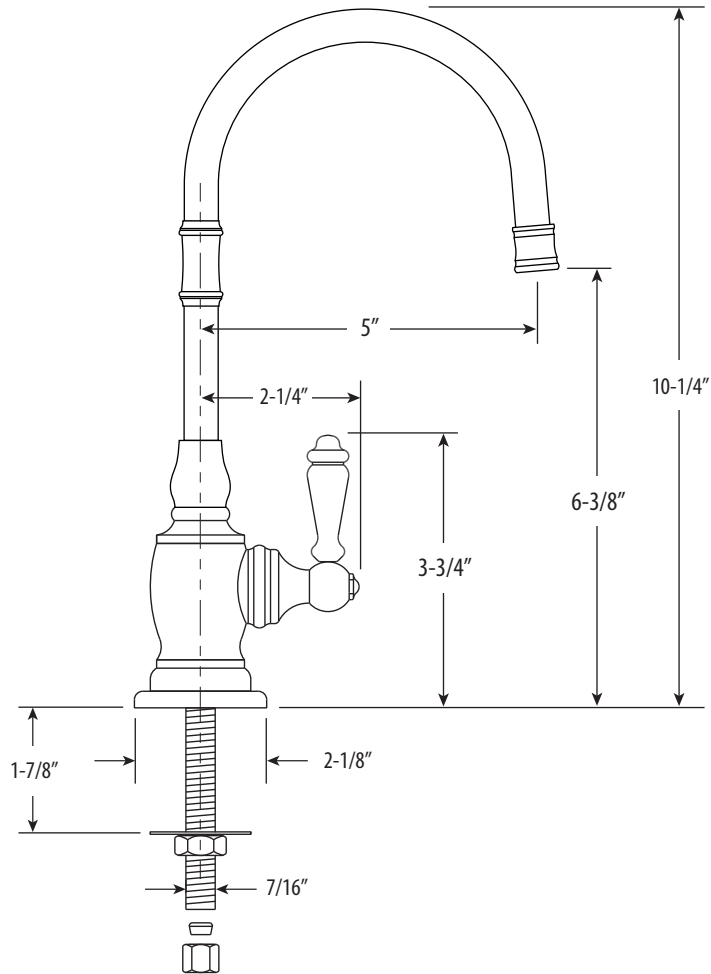

PEMBROKE COLD ONLY FILTRATION FAUCET SPECS

Model # 1202C

PRODUCT DESCRIPTION

- Cold filtered water on demand.
- For use with Waterstone Filtration System.
- Perfect compliment to traditional Pulldown Faucets.
- Decorative spout tip matches PLP Pulldown design.
- Unique C-spout with 5" reach.
- Spout swivels 360 degrees.
- Compatible with reverse osmosis filtration systems.
- 1/4 turn ceramic disk valve cartridges.
- 1.1 gpm maximum flow rate.
- 1/4" compression connection.
- Solid brass construction.
- Single lever handle.
- Lifetime functional warranty.
- Made in the USA.

CODES/STANDARDS APPLICABLE

Specified model meets or exceeds the following:

- ASME A112.18.1
- CSA B125.1
- NSF 61, 372
- CALGreen
- ADA Compliant

- Max Counter Thickness 1-7/8"
- Install Hole Size Adaptable Up to 3/4"