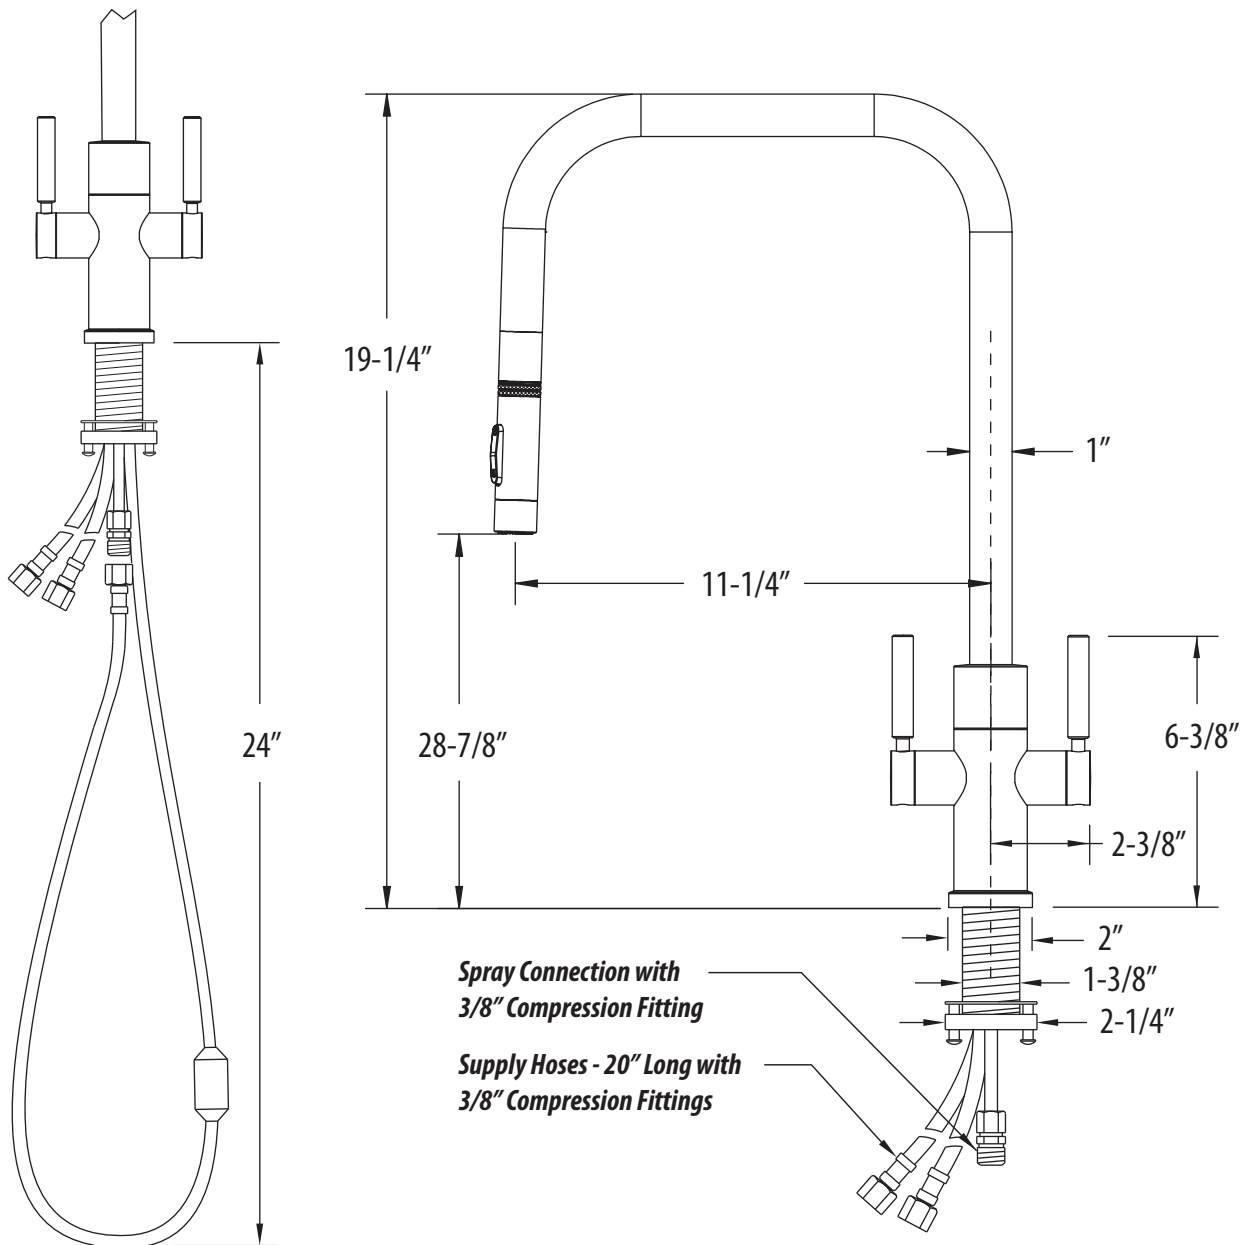

FULTON MODERN EXT. REACH TWO HANDLED PLP PULLDOWN / TOGGLE SPRAYER

10302

- **Max Counter Thickness 2-3/8"**
- **Minimum Install Hole Size 1-1/2"**

DIMENSIONS MAY VARY AND ARE SUBJECT TO CHANGE. NO RESPONSIBILITY IS ASSUMED FOR USE OF SUPERCEDED OR VOIDED DATA