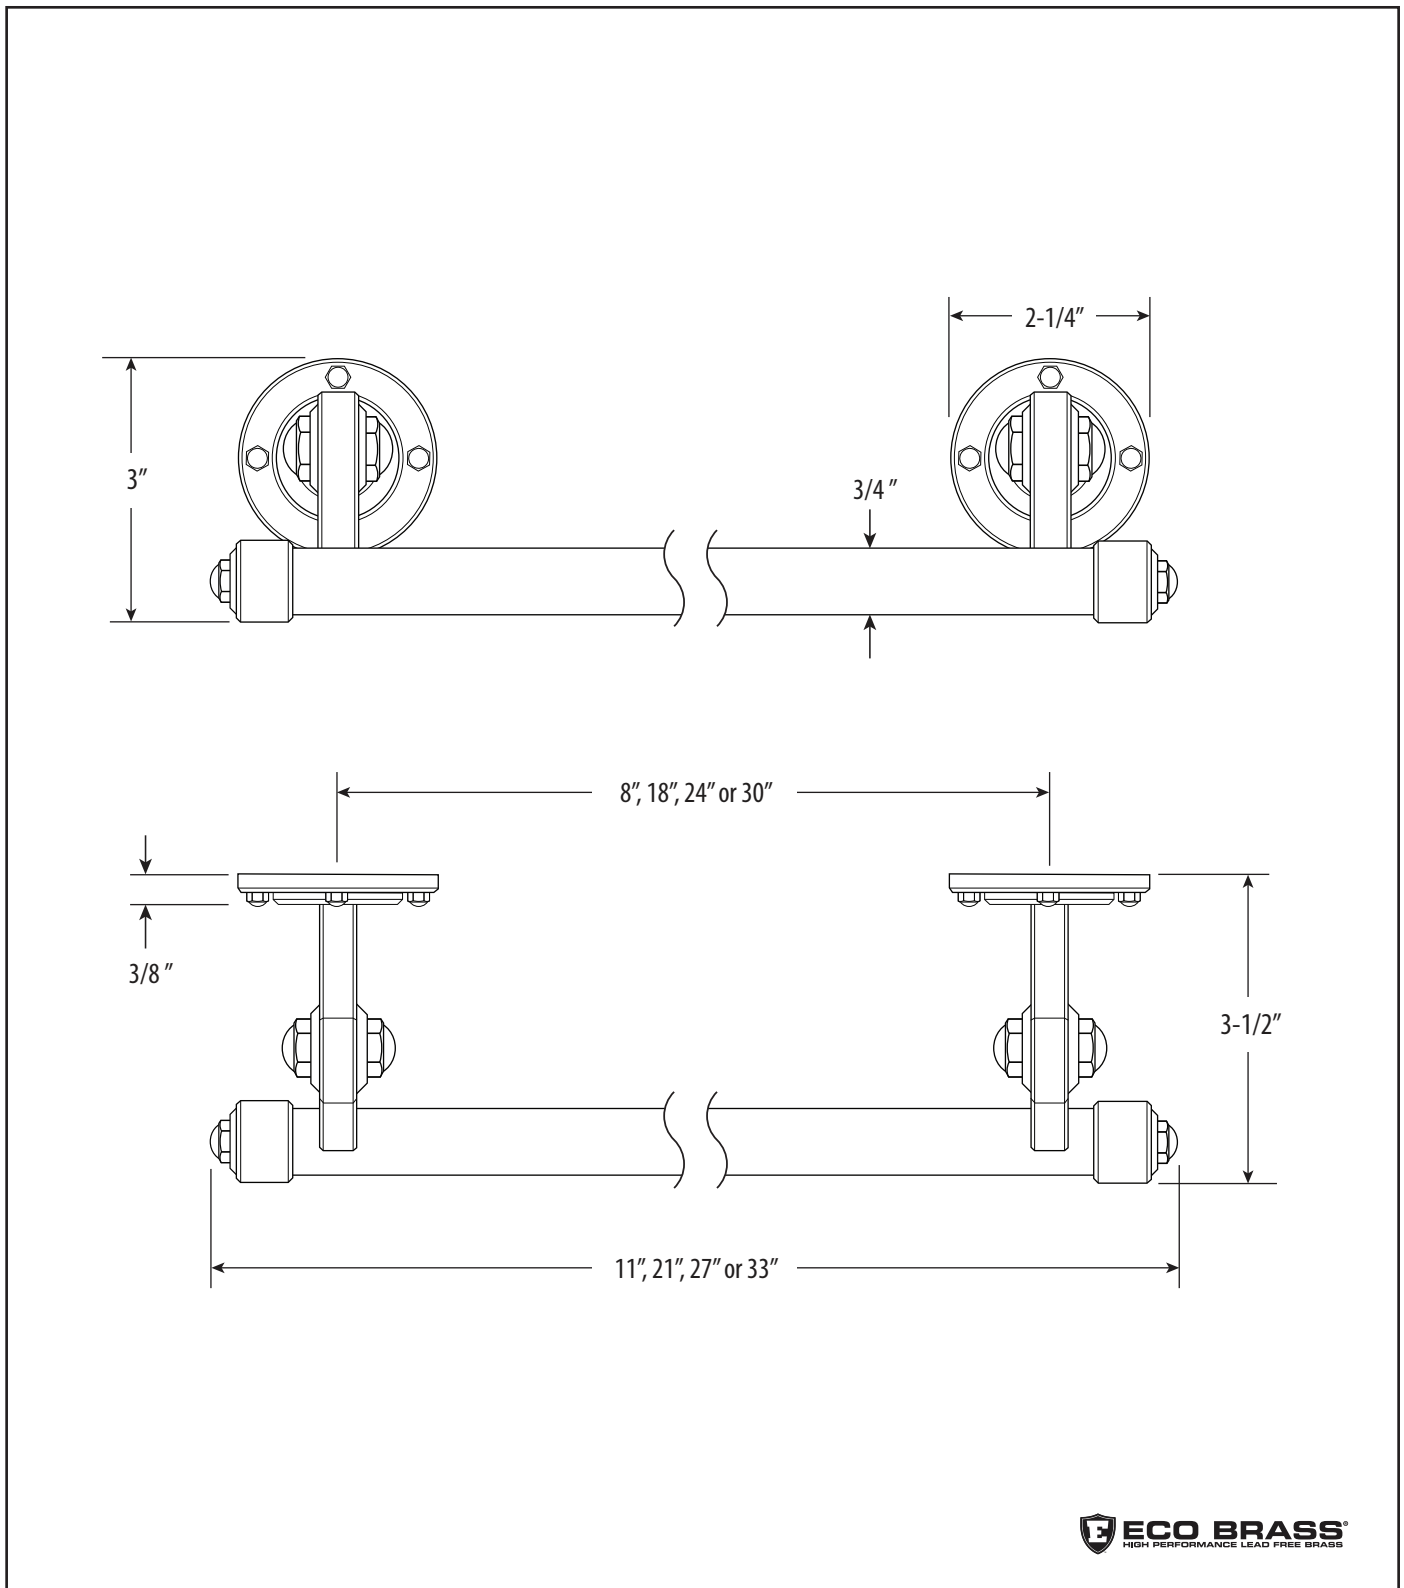

ARGONAUT 8", 18", 24" OR 30" TOWEL BARS

10165, 10170, 10175, 10180

DIMENSIONS MAY VARY AND ARE SUBJECT TO CHANGE. NO RESPONSIBILITY IS ASSUMED FOR USE OF SUPERCEDED OR VOIDED DATA