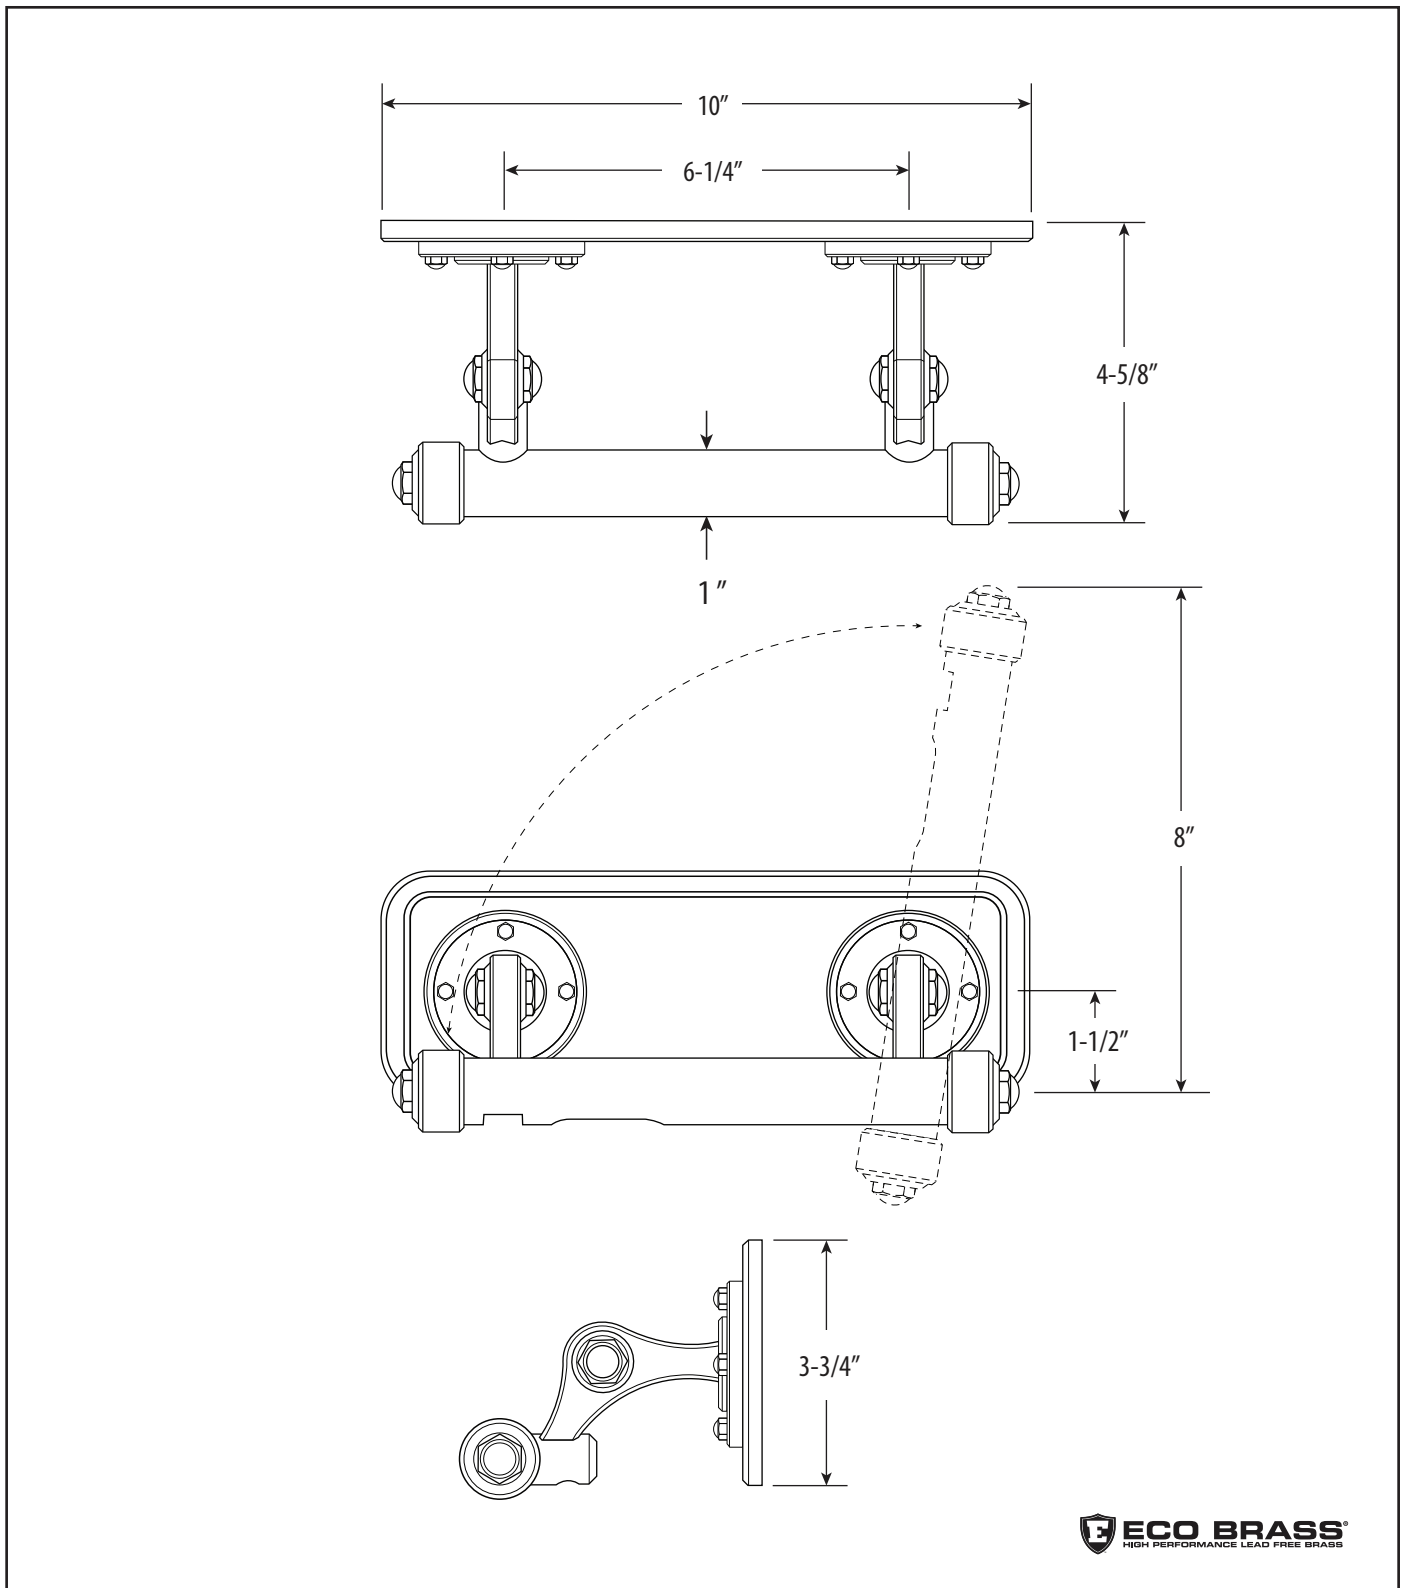

ARGONAUT TOILET PAPER HOLDER W/ SPRING LOAD RELEASE FEATURE

10160

DIMENSIONS MAY VARY AND ARE SUBJECT TO CHANGE. NO RESPONSIBILITY IS ASSUMED FOR USE OF SUPERCEDED OR VOIDED DATA