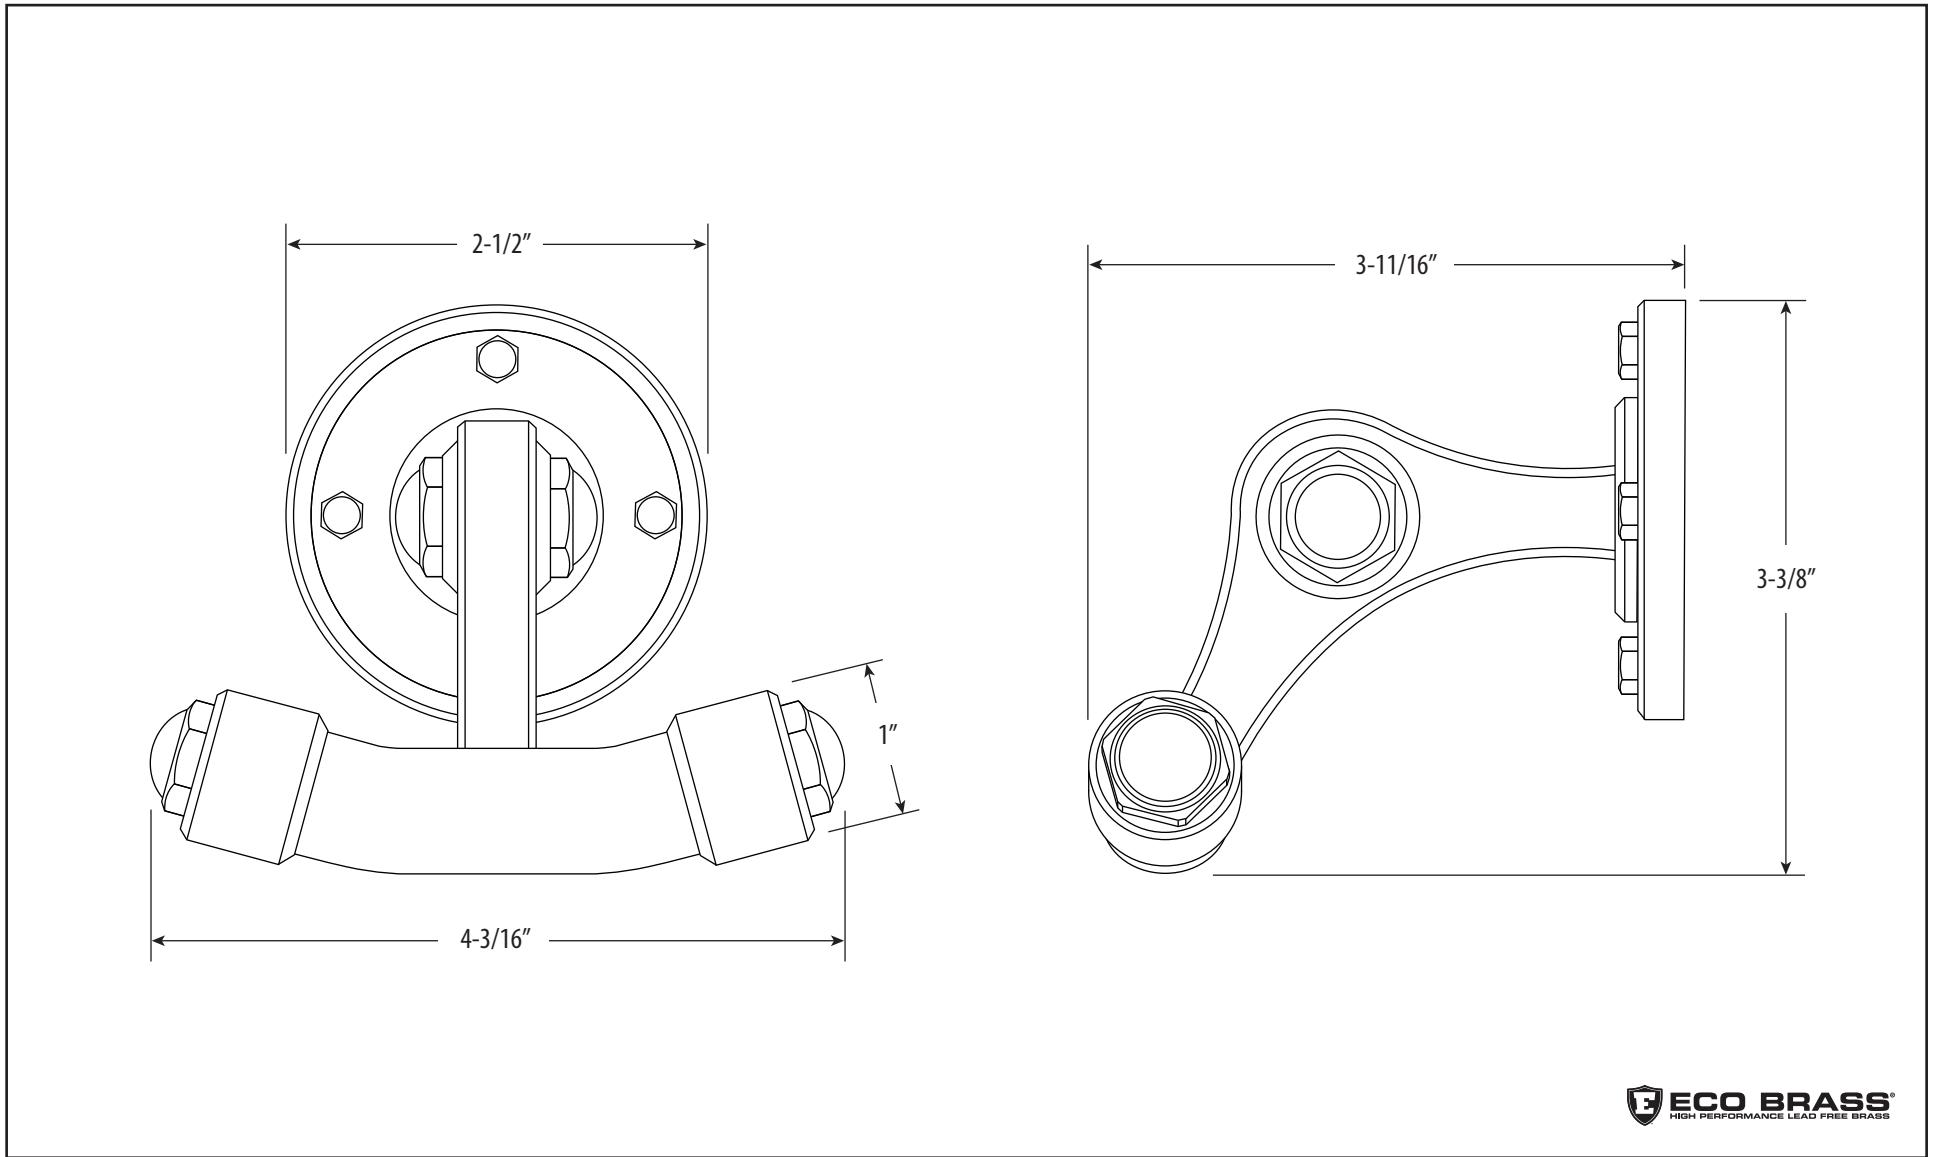

## ARGONAUT DOUBLE ROBE HOOK

**10155**

DIMENSIONS MAY VARY AND ARE SUBJECT TO CHANGE. NO RESPONSIBILITY IS ASSUMED FOR USE OF SUPERCEDED OR VOIDED DATA