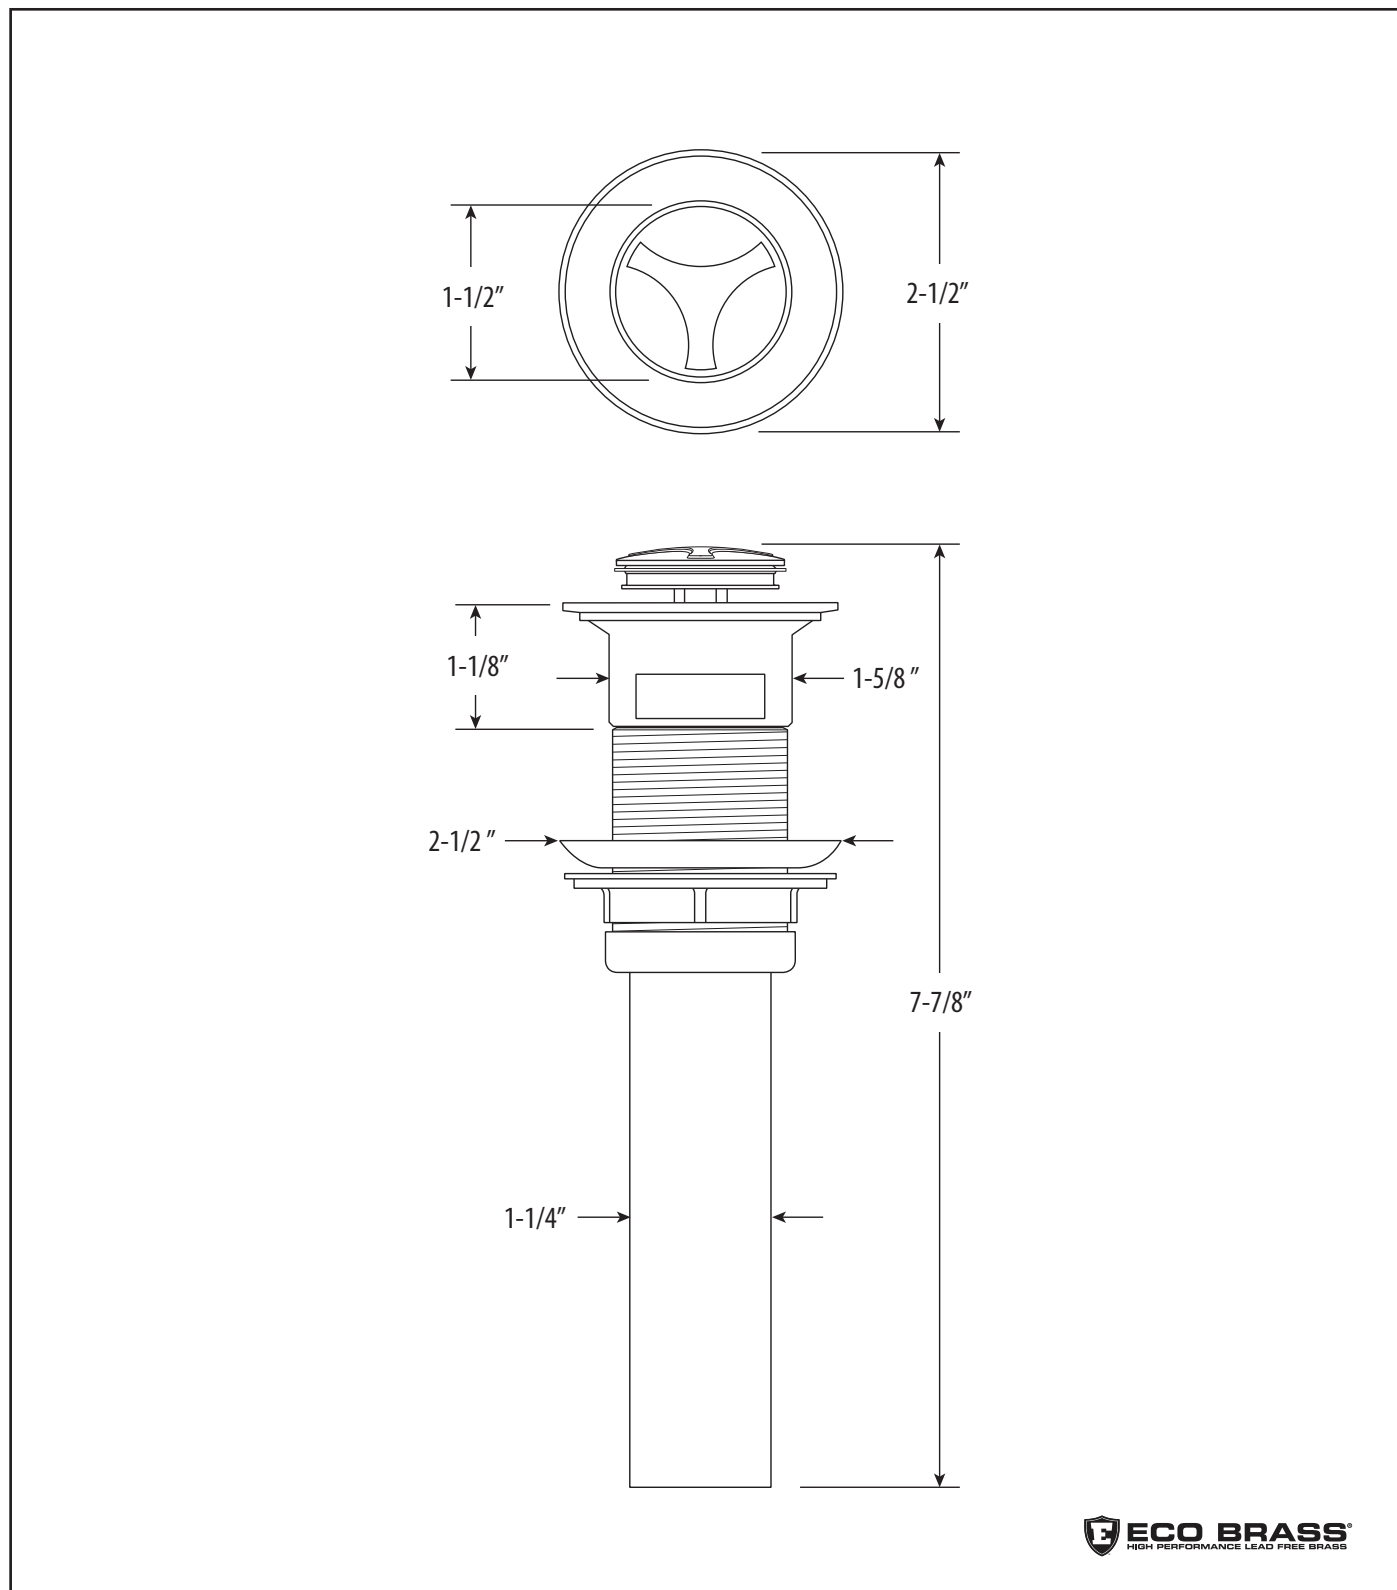

ARGONAUT LAVATORY PUSH DRAIN W/ OVERFLOW

10112

DIMENSIONS MAY VARY AND ARE SUBJECT TO CHANGE. NO RESPONSIBILITY IS ASSUMED FOR USE OF SUPERCEDED OR VOIDED DATA