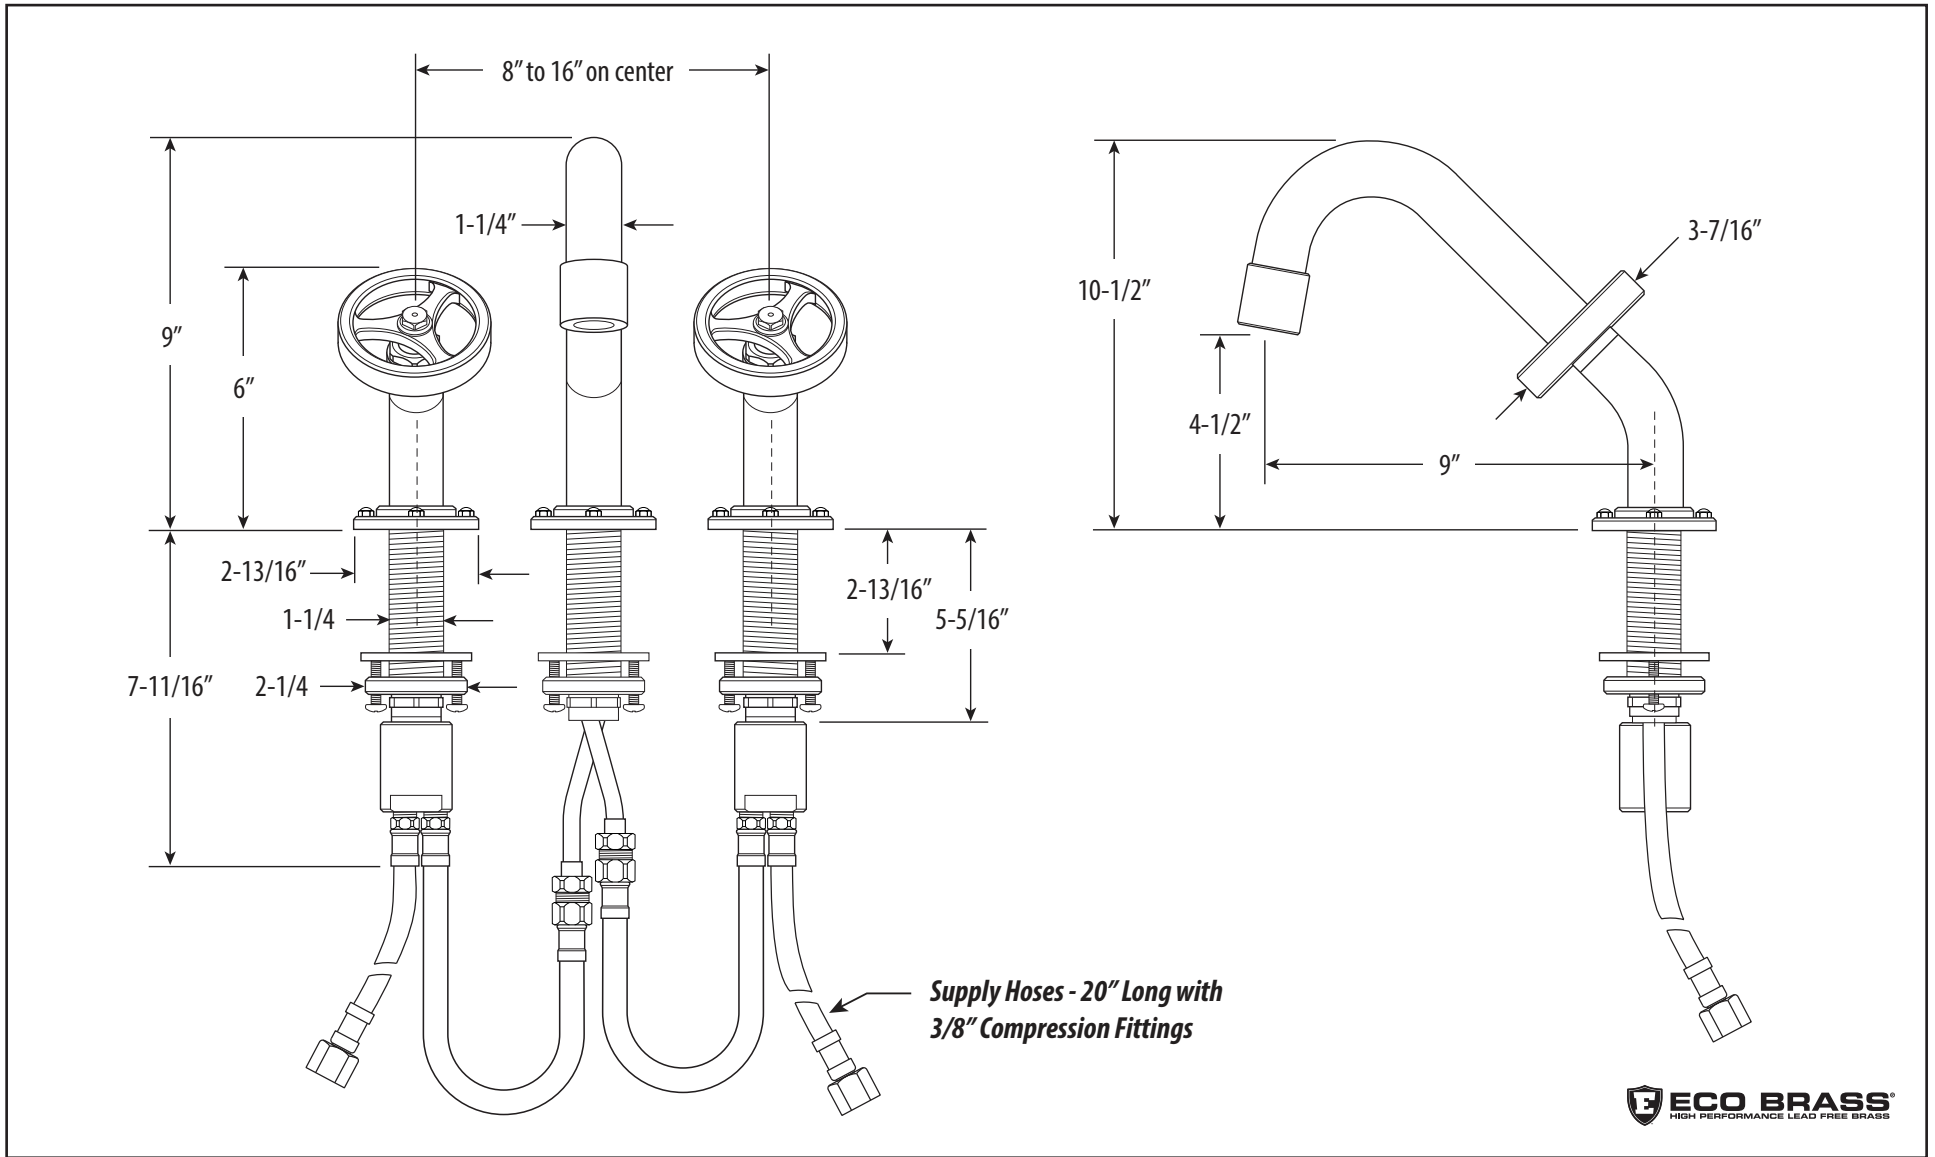

ARGONAUT DECK MOUNT TUB FILLER

10111A

DIMENSIONS MAY VARY AND ARE SUBJECT TO CHANGE. NO RESPONSIBILITY IS ASSUMED FOR USE OF SUPERCEDED OR VOIDED DATA