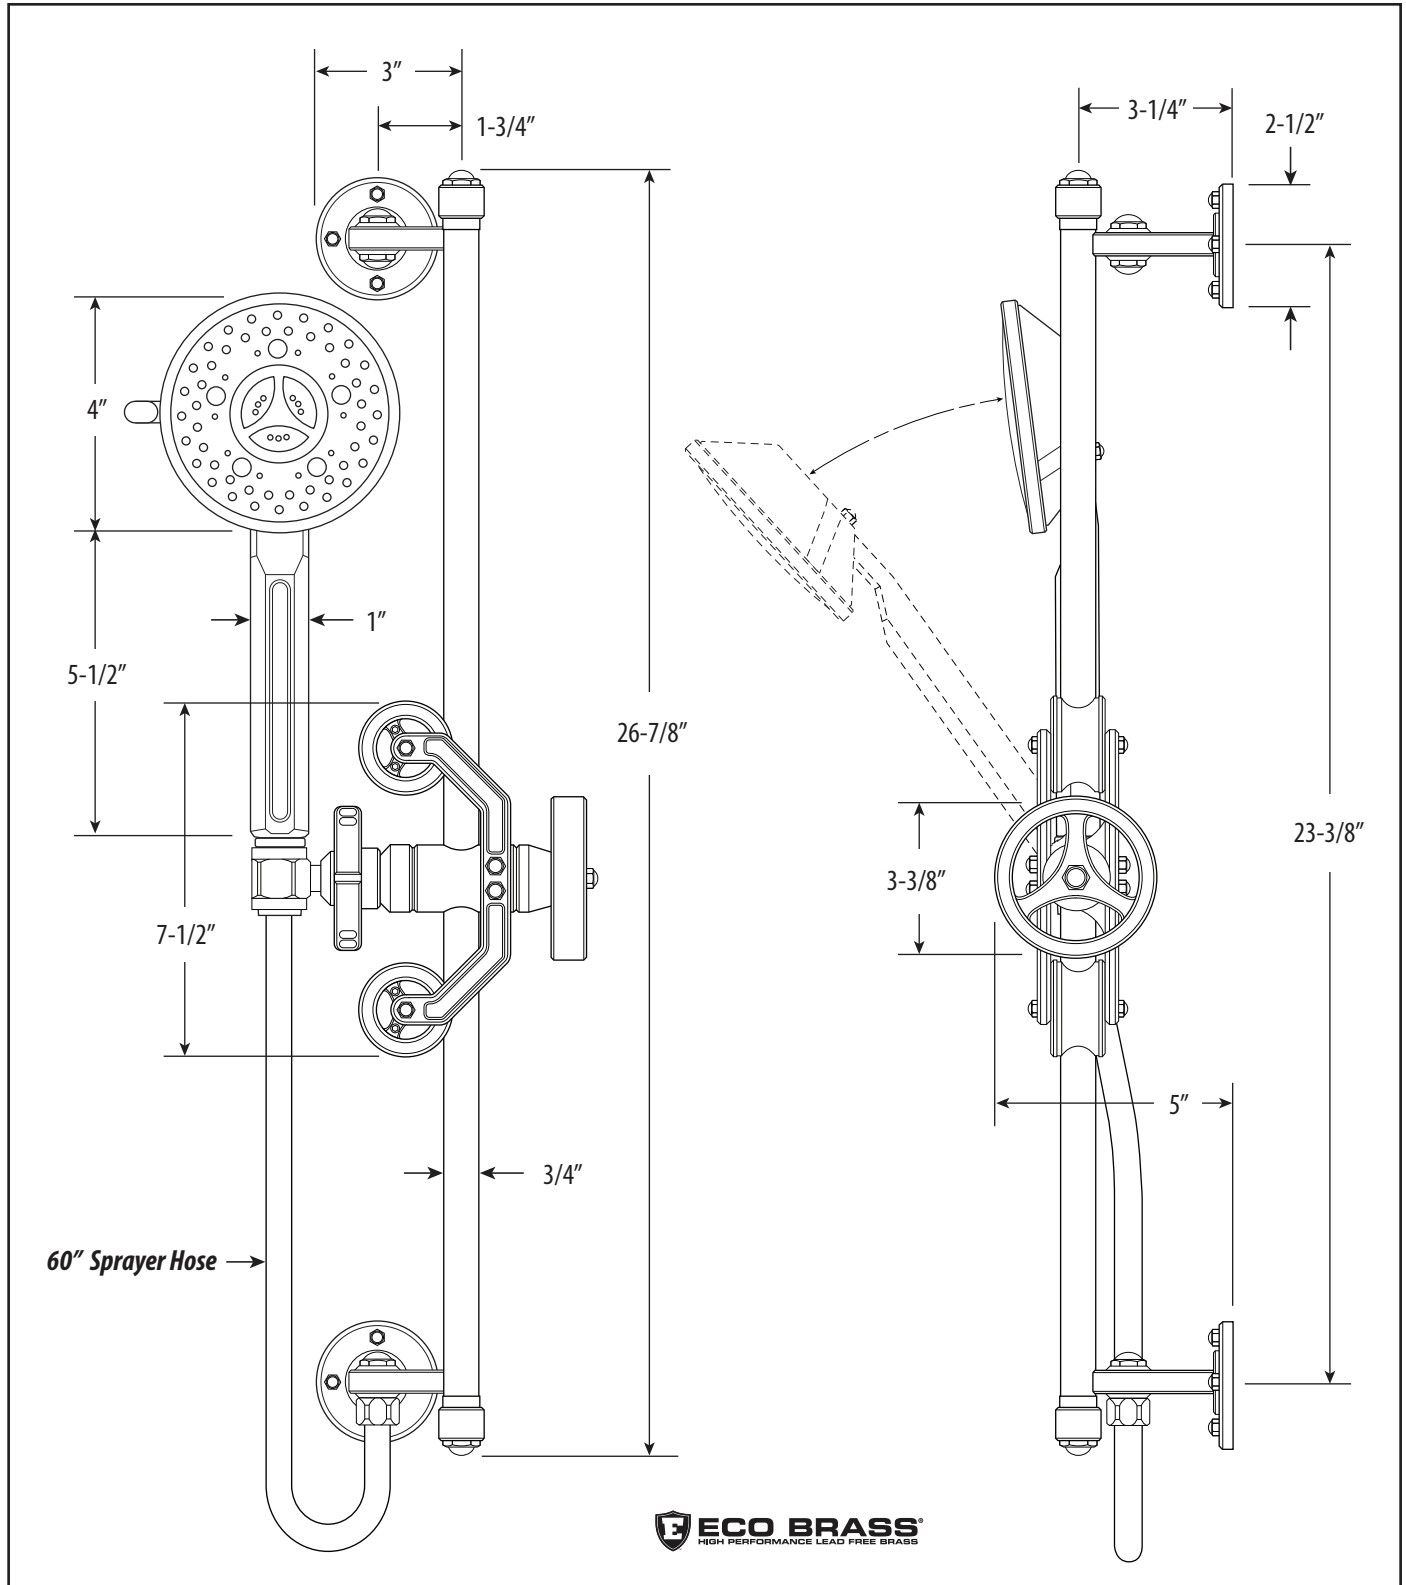

ARGONAUT SLIDE BAR HAND SHOWER

10107

DIMENSIONS MAY VARY AND ARE SUBJECT TO CHANGE. NO RESPONSIBILITY IS ASSUMED FOR USE OF SUPERCEDED OR VOIDED DATA