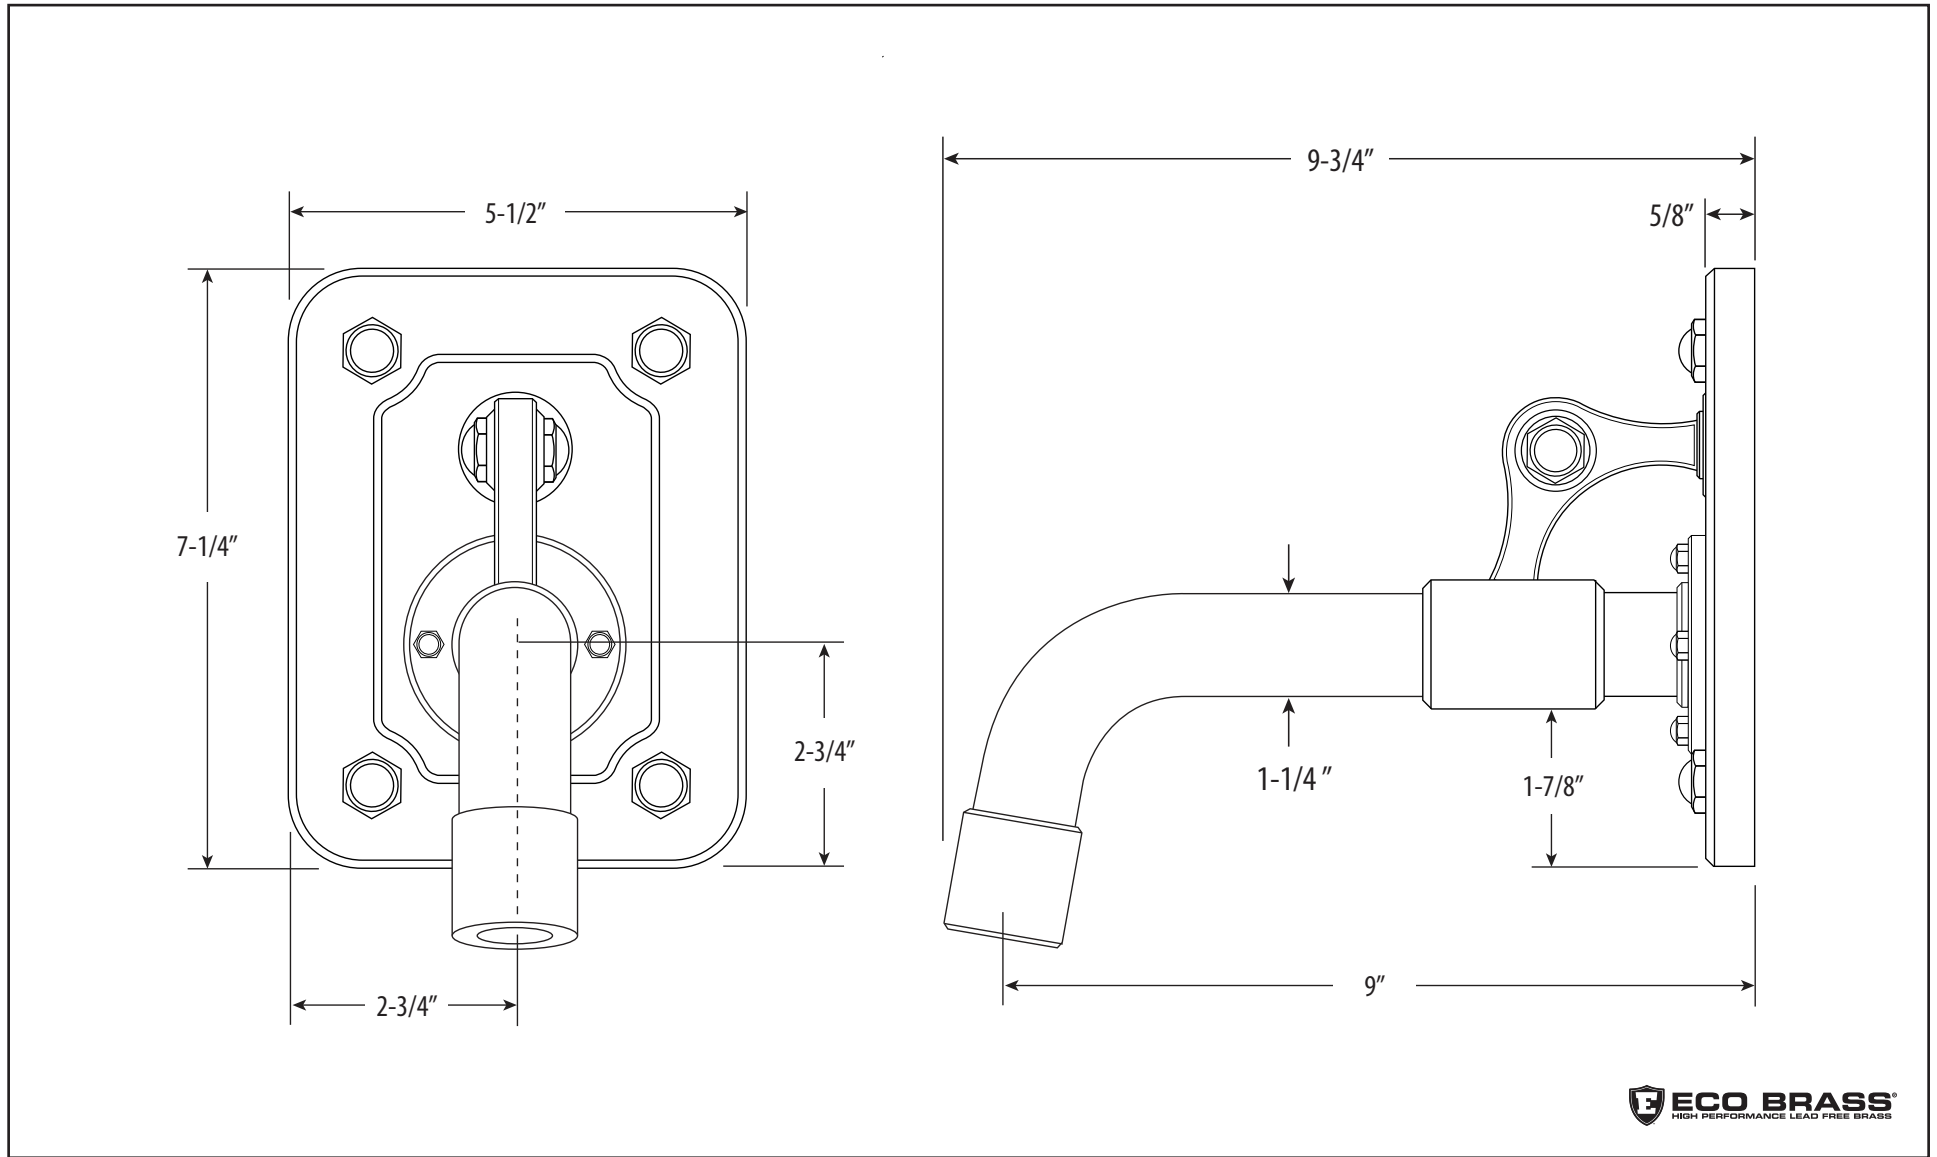

ARGONAUT WALL MOUNT TUB SPOUT

10106

DIMENSIONS MAY VARY AND ARE SUBJECT TO CHANGE. NO RESPONSIBILITY IS ASSUMED FOR USE OF SUPERCEDED OR VOIDED DATA