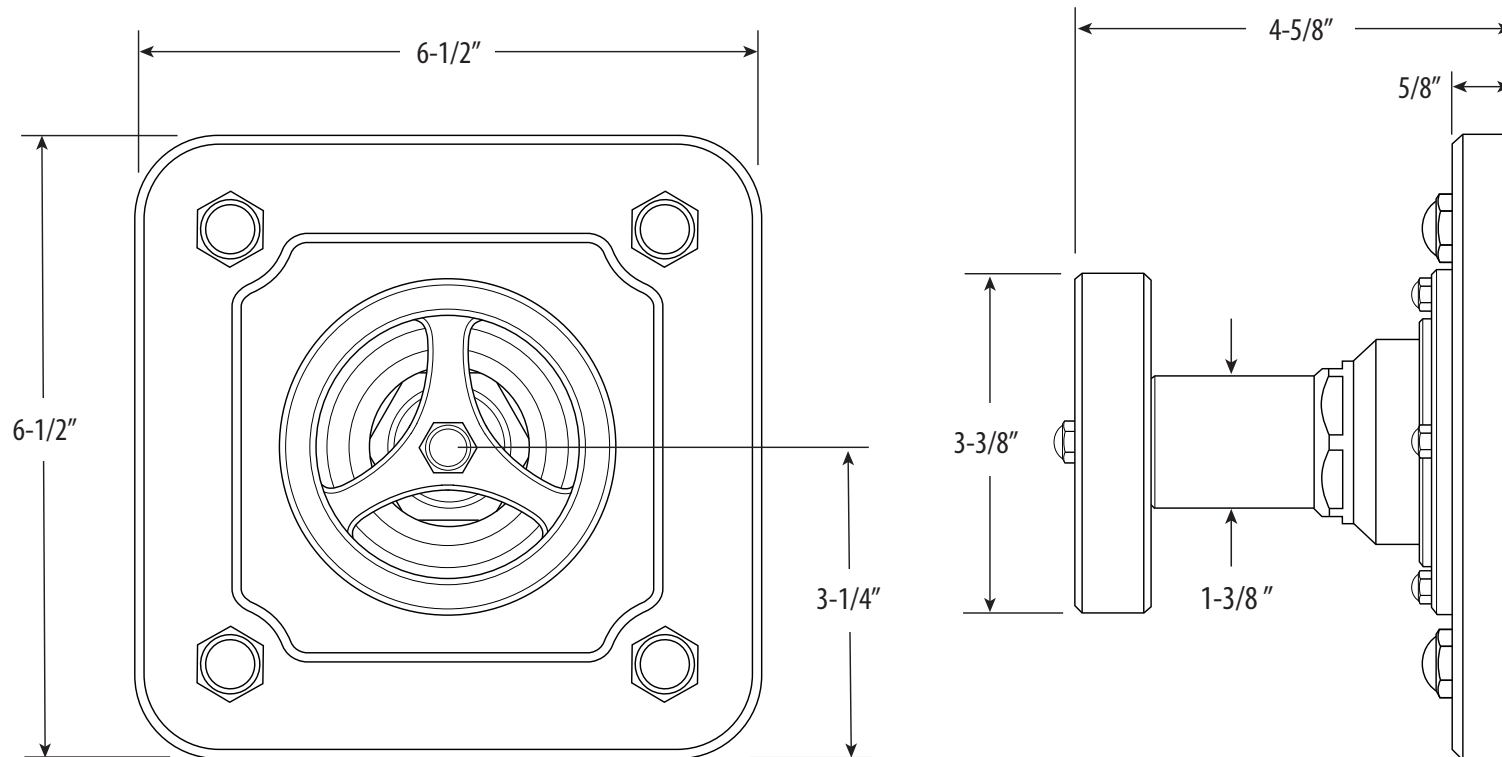

ARGONAUT 2 OR 3 POSITION DIVERTER TRIM

10105

DIMENSIONS MAY VARY AND ARE SUBJECT TO CHANGE. NO RESPONSIBILITY IS ASSUMED FOR USE OF SUPERCEDED OR VOIDED DATA