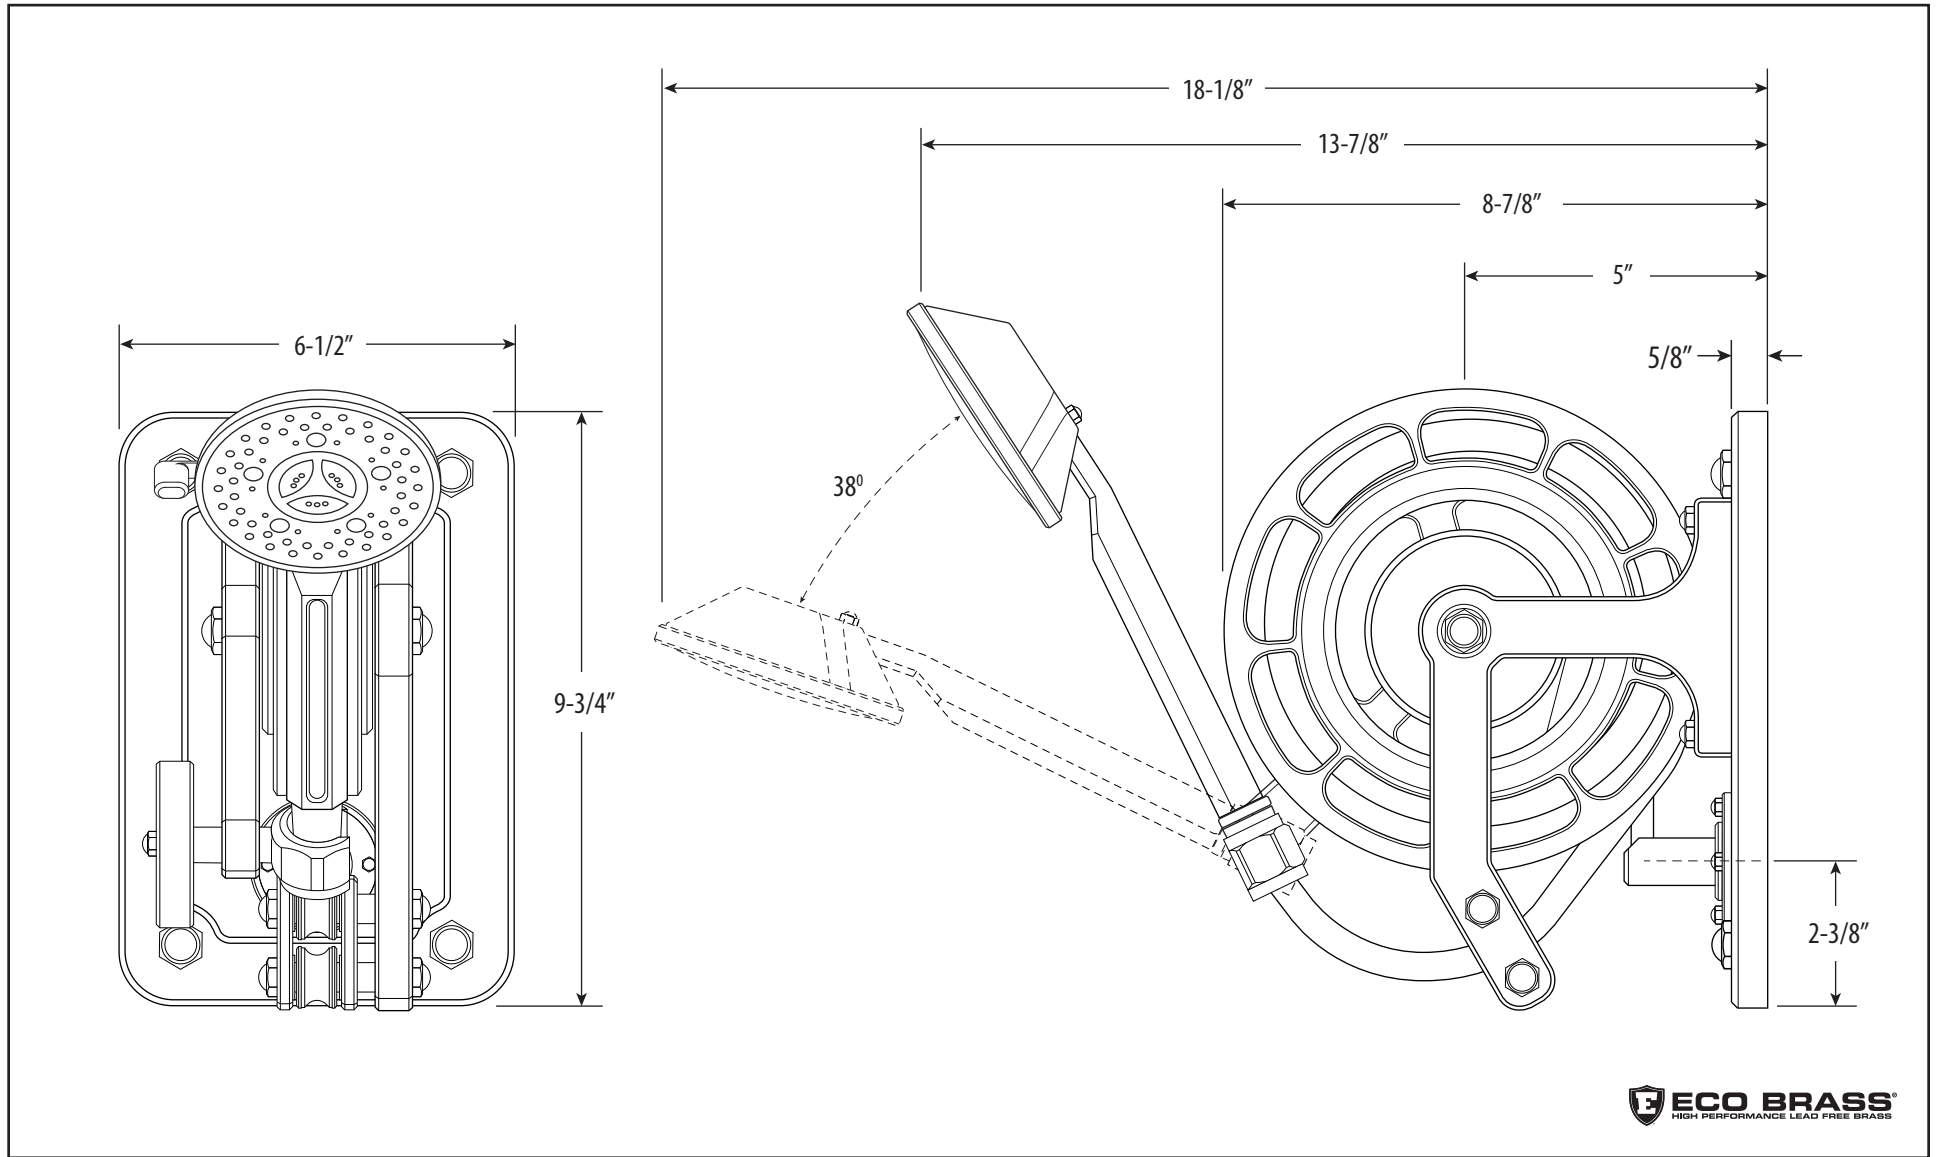

## ARGONAUT RETRACTABLE WALL MOUNT WHEEL SYSTEM W/ HAND SHOWER

# 10103

DIMENSIONS MAY VARY AND ARE SUBJECT TO CHANGE. NO RESPONSIBILITY IS ASSUMED FOR USE OF SUPERCEDED OR VOIDED DATA