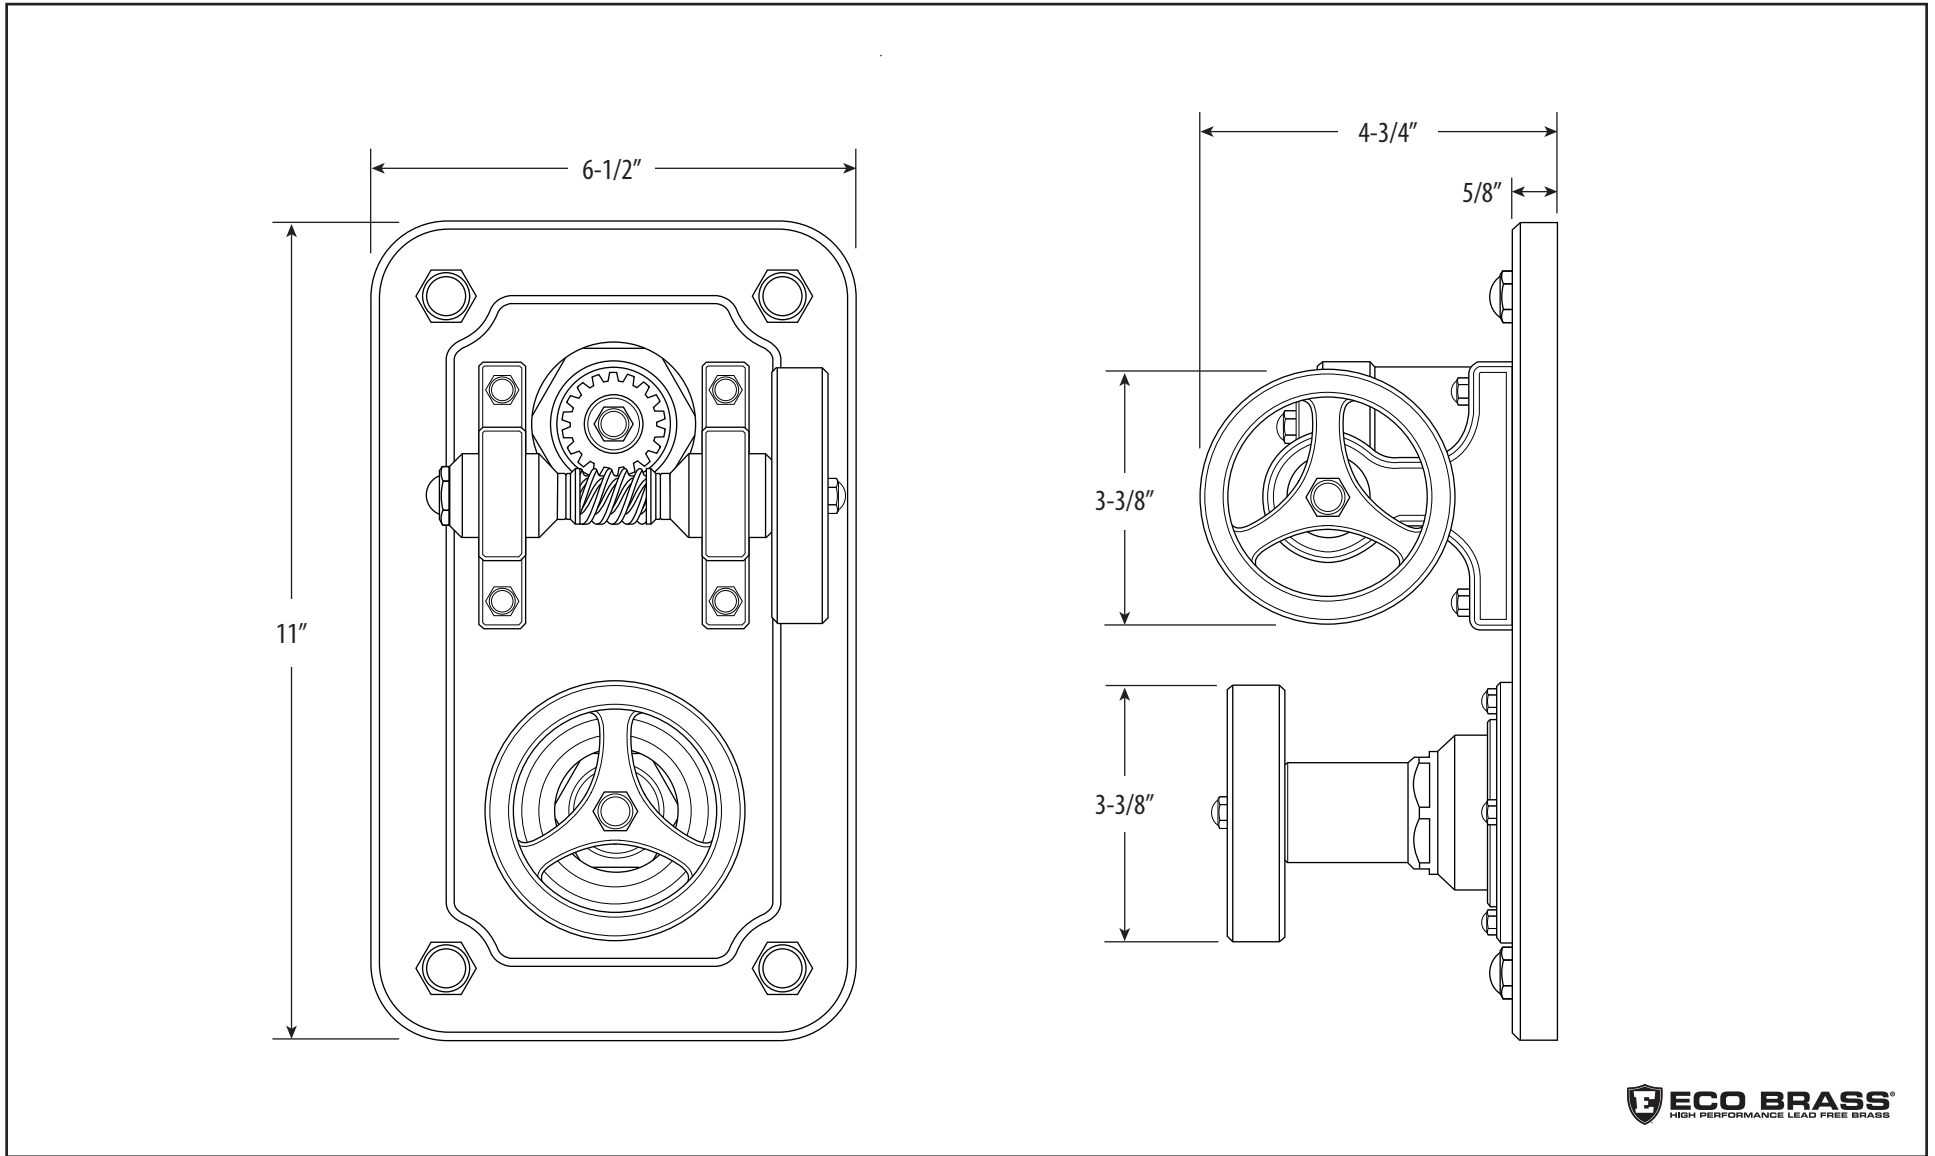

## ARGONAUT THERMOSTATIC SHOWER TRIM W/ VOLUME CONTROL

10101

DIMENSIONS MAY VARY AND ARE SUBJECT TO CHANGE. NO RESPONSIBILITY IS ASSUMED FOR USE OF SUPERCEDED OR VOIDED DATA