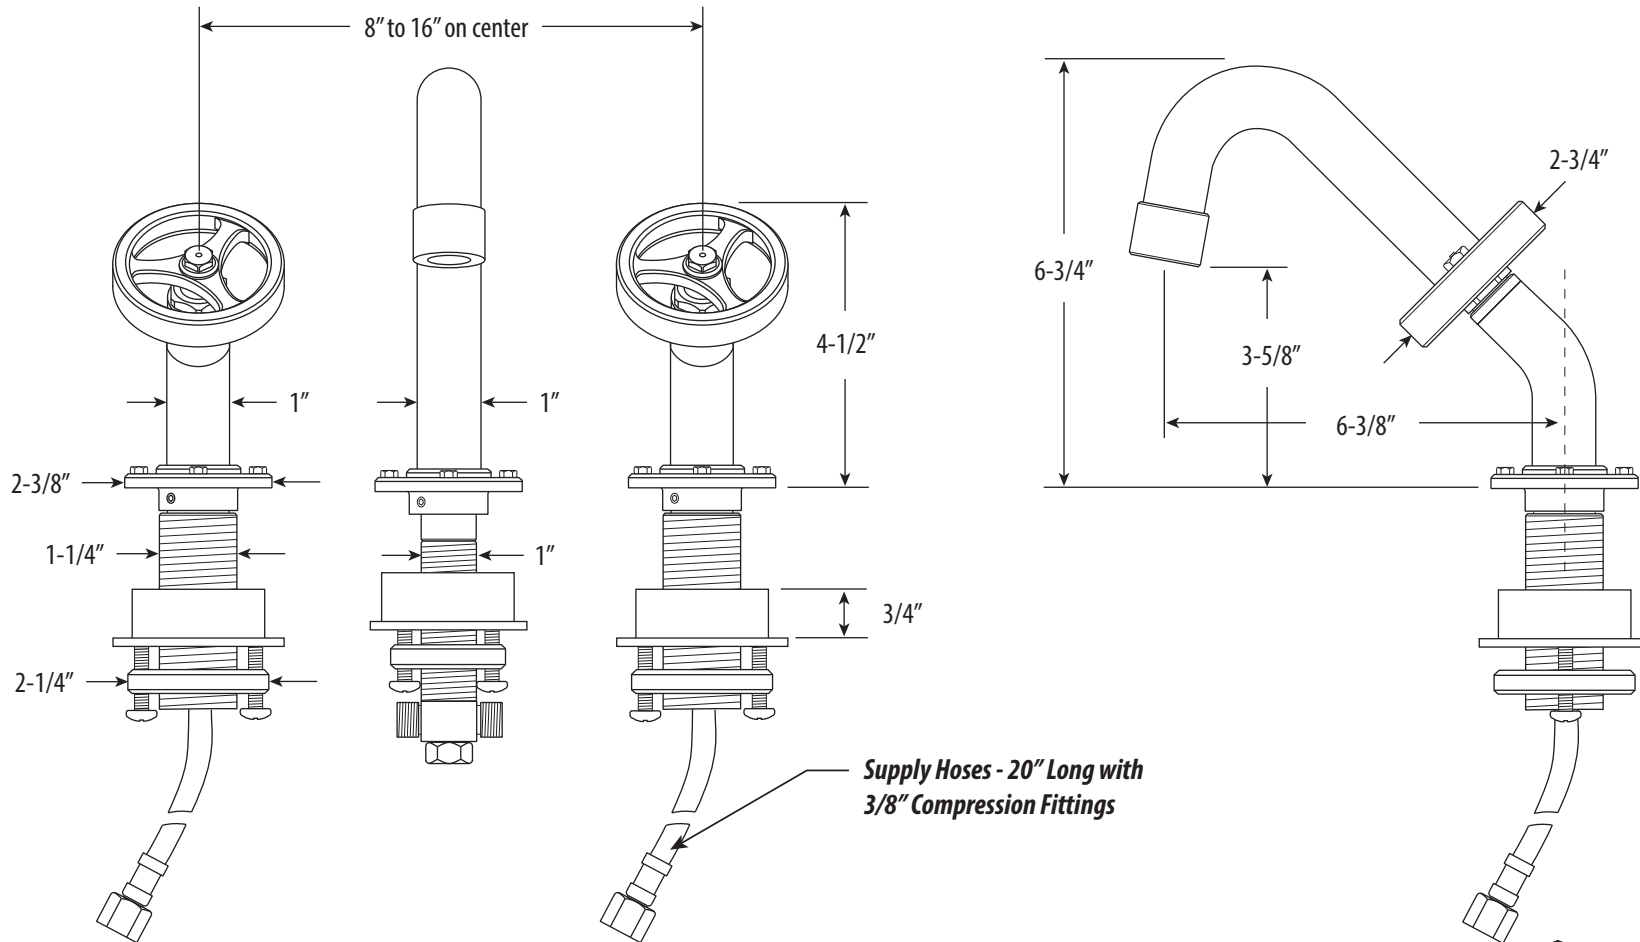

# 10100

- Max Counter or Sink Thickness 2-3/8"
- Minimum Install Hole Size 1-1/2"

**ECO BRASS**  
HIGH PERFORMANCE LEAD FREE BRASS

DIMENSIONS MAY VARY AND ARE SUBJECT TO CHANGE. NO RESPONSIBILITY IS ASSUMED FOR USE OF SUPERCEDED OR VOIDED DATA