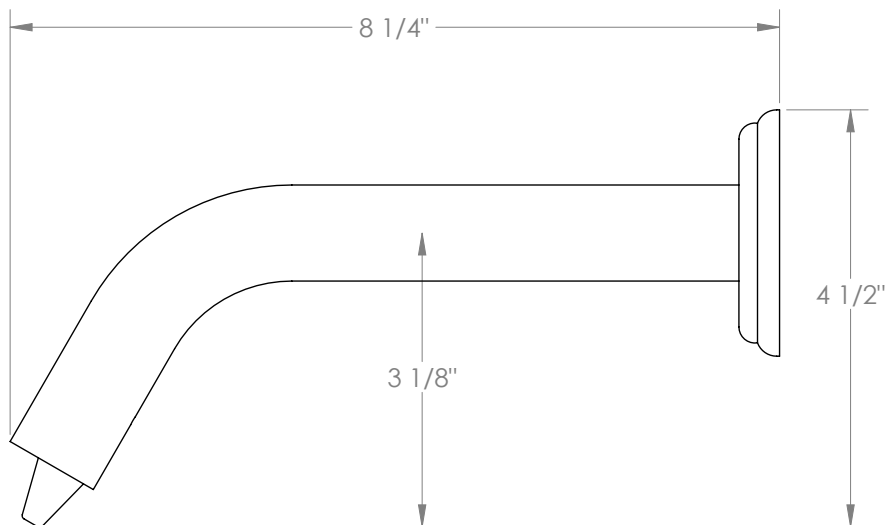

WATERMARK

BROOKLYN, NEW YORK

Kitchen Ancillaries

WASD6

Traditional Wall Mount Automatic Soap Dispenser

- Please refer to installation instructions for mounting hole size
- Sensing range: 4" (can be adjusted upon request)
- Dispenses 0.6-2 mL soap per use
- DC Powered: Requires 4x D alkaline batteries (not included) to operate
- Includes: Battery case, refillable 0.25 gallon bottle, necessary wiring and screws
- Recommended Soap Viscosity: 1-17 mpA-s (Foaming Soap)
- Professional Installation Required

Available in all finishes shown on the [Watermark Designs website](#)

Meets the applicable requirements of ASME A112.18.1-2005/CSA B125.1-05, entitled "Plumbing Supply Fittings".

Watermark Designs reserves the right to make revisions without notice to produce specifications. All product dimensions are nominal.