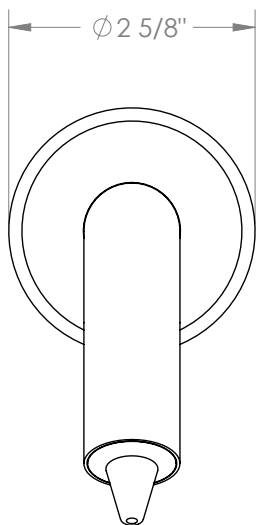

WATERMARK

BROOKLYN, NEW YORK

Kitchen Ancillaries

WASD6

Traditional Wall Mount Automatic Soap Dispenser

- Please refer to installation instructions for mounting hole size
- Sensing range: 4" (can be adjusted upon request)
- Dispenses 0.6-2 mL soap per use
- DC Powered: Requires 4x D alkaline batteries (not included) to operate
- Includes: Battery case, refillable 0.25 gallon bottle, necessary wiring and screws
- Recommended Soap Viscosity: 1-17 mpA-s (Foaming Soap)
- Professional Installation Required

Available in all finishes shown on the [Watermark Designs website](#)

Meets the applicable requirements of ASME A112.18.1-2005/CSA B125.1-05, entitled "Plumbing Supply Fittings".

Watermark Designs reserves the right to make revisions without notice to produce specifications. All product dimensions are nominal.