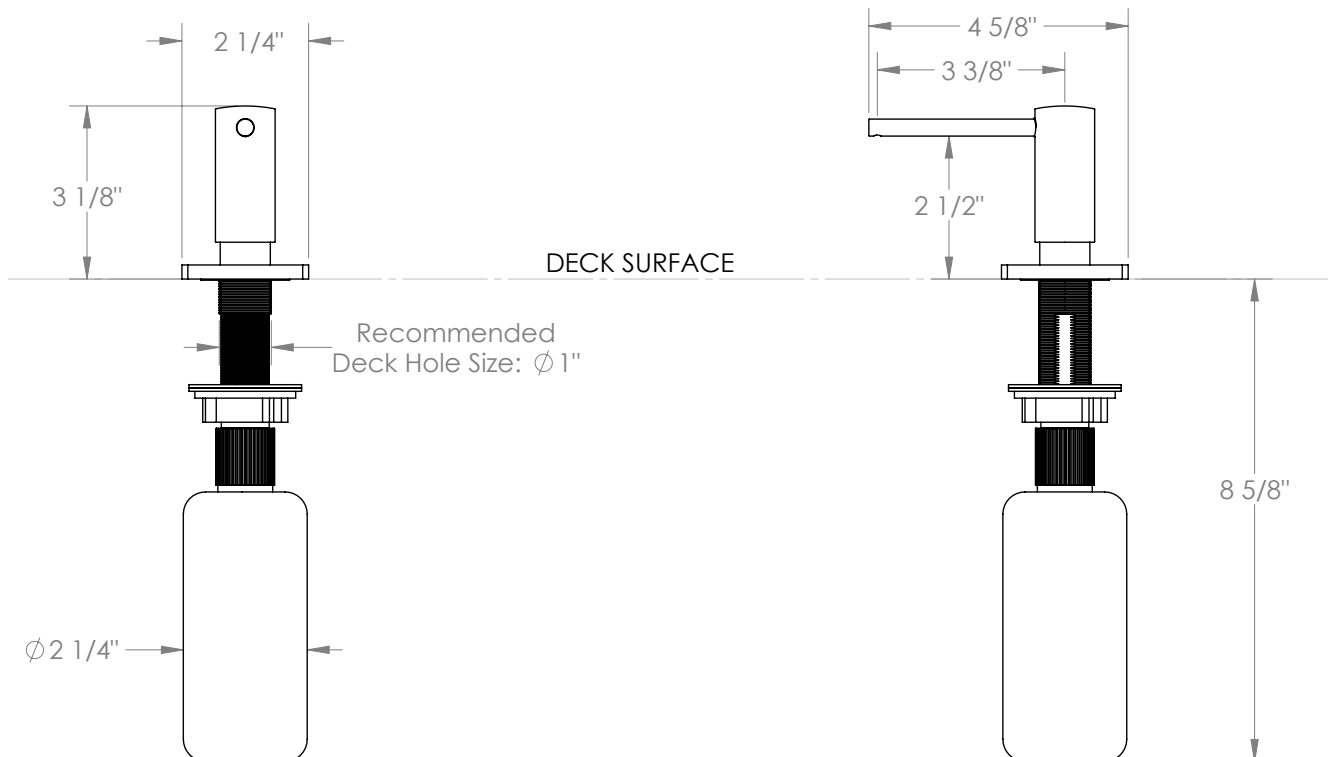

## Kitchen Ancillaries

MLD6

H-Line Lotion Dispenser

- Fits Deck Up To 1-3/4" Thick
- Recommended Mounting Hole: 1"
- Refillable 9 fl oz. bottle
- Professional Installation Required

Available in all finishes shown on the [Watermark Designs website](#)

Meets the applicable requirements of ASME A112.18.1-2005/CSA B125.1-05, entitled "Plumbing Supply Fittings".

Watermark Designs reserves the right to make revisions without notice to produce specifications. All product dimensions are nominal.