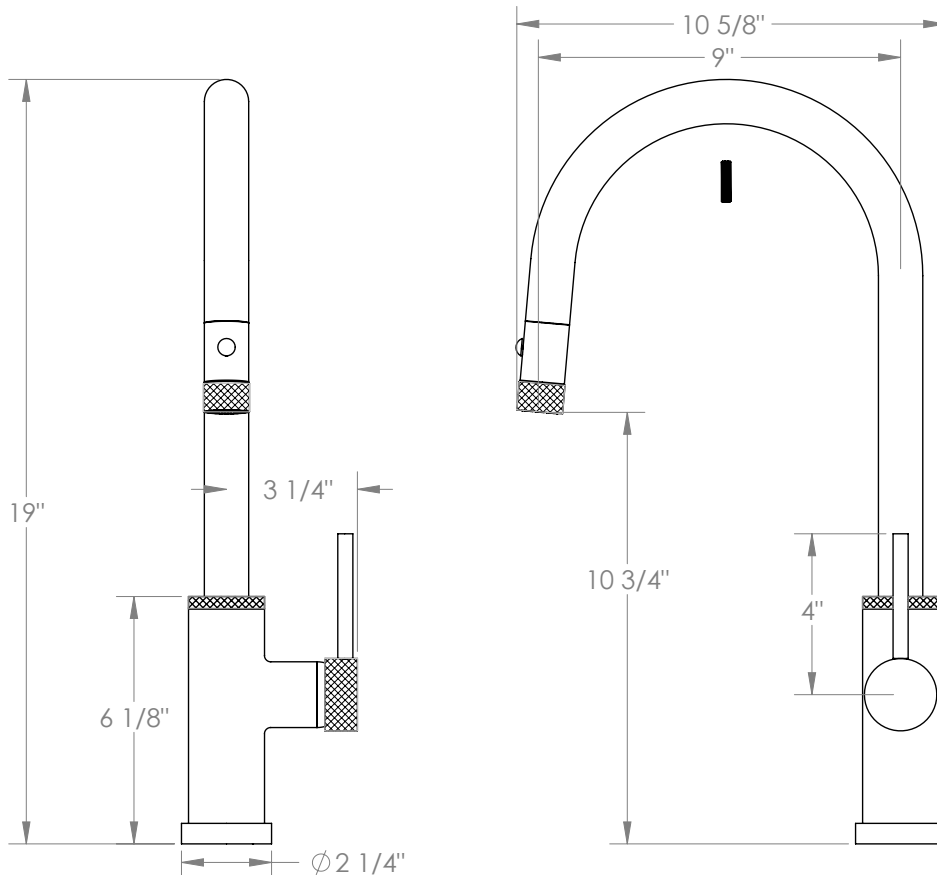

WATERMARK

BROOKLYN, NEW YORK

Titanium 22-7.3PG2-TIC

Deck Mounted, Gooseneck, Monoblock Kitchen
Faucet with Pull Down Spray - High Spout

- Pullout Hose Length: 14-16" (Final Length May Vary Depending on Spout Type)
- Fits Deck Up To 1-1/2" Thick
- Recommended Mounting Hole: 1-3/8"
- All Lead-Free Brass Construction
- Flow Rate: 1.75 GPM
- Ceramic Mixing Cartridge
- 2 Flow Patterns, Aerated and Spray, Controlled By One Button
- 360° Rotating Spout with Magnetic Docking for Spray
- Professional Installation Required

Available in all finishes shown on the [Watermark Designs website](#)

Meets the applicable requirements of ASME A112.18.1-2005/CSA B125.1-05, entitled "Plumbing Supply Fittings".

Watermark Designs reserves the right to make revisions without notice to produce specifications. All product dimensions are nominal.