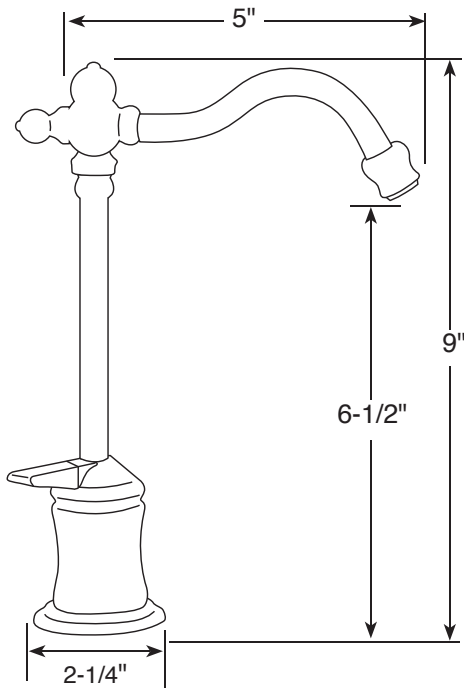

MODEL	DESCRIPTION	FINISH	PART #	LIST PRICE
<b>TRADITIONAL SERIES LVH630</b>	EverHot Lead Free Hot Only Water Dispenser Shipping Wt: 10 lbs.	<b>FAUCET &amp; EVERHOT TANK</b>		
		CHROME	WI-LVH630H-CH	\$744.95
<b>HOT ONLY</b>	Traditional design · <b>locking lever option for filling pitchers and pots</b> · built in aerator · swivel spout	SPECIAL		
		POLISHED NICKEL	WI-LVH630H-PN	\$803.95
<b>WITH VICTORIA SPOUT</b>	Includes faucet, EverHot tank, 3' cord, & tubing. Certified to NSF/ANSI Standard 61 and California Proposition 65.	SATIN NICKEL	WI-LVH630H-SN	\$803.95
		PREMIUM		
<b>FAUCET ONLY</b>	Shipping Wt: 3 lbs.	OIL RUBBED BRONZE	WI-LVH630H-ORB	\$835.95
		<b>FAUCET ONLY</b>		
		CHROME	WI-FA630H-CH	\$423.95
		SPECIAL		
		POLISHED NICKEL	WI-FA630H-PN	\$482.95
		SATIN NICKEL	WI-FA630H-SN	\$482.95
		PREMIUM		
		OIL RUBBED BRONZE	WI-FA630H-ORB	\$514.95

**Dimensions:**  
 Height: 9"  
 Reach: 5"  
 Spout Diameter: 1/2"  
 Hole Size Required: 1-1/4"

Please call for pricing on any Finish/Faucet combinations not listed.

**PHASING OUT PRODUCT  
 LIMITED QUANTITIES  
 CALL FOR AVAILABILITY**