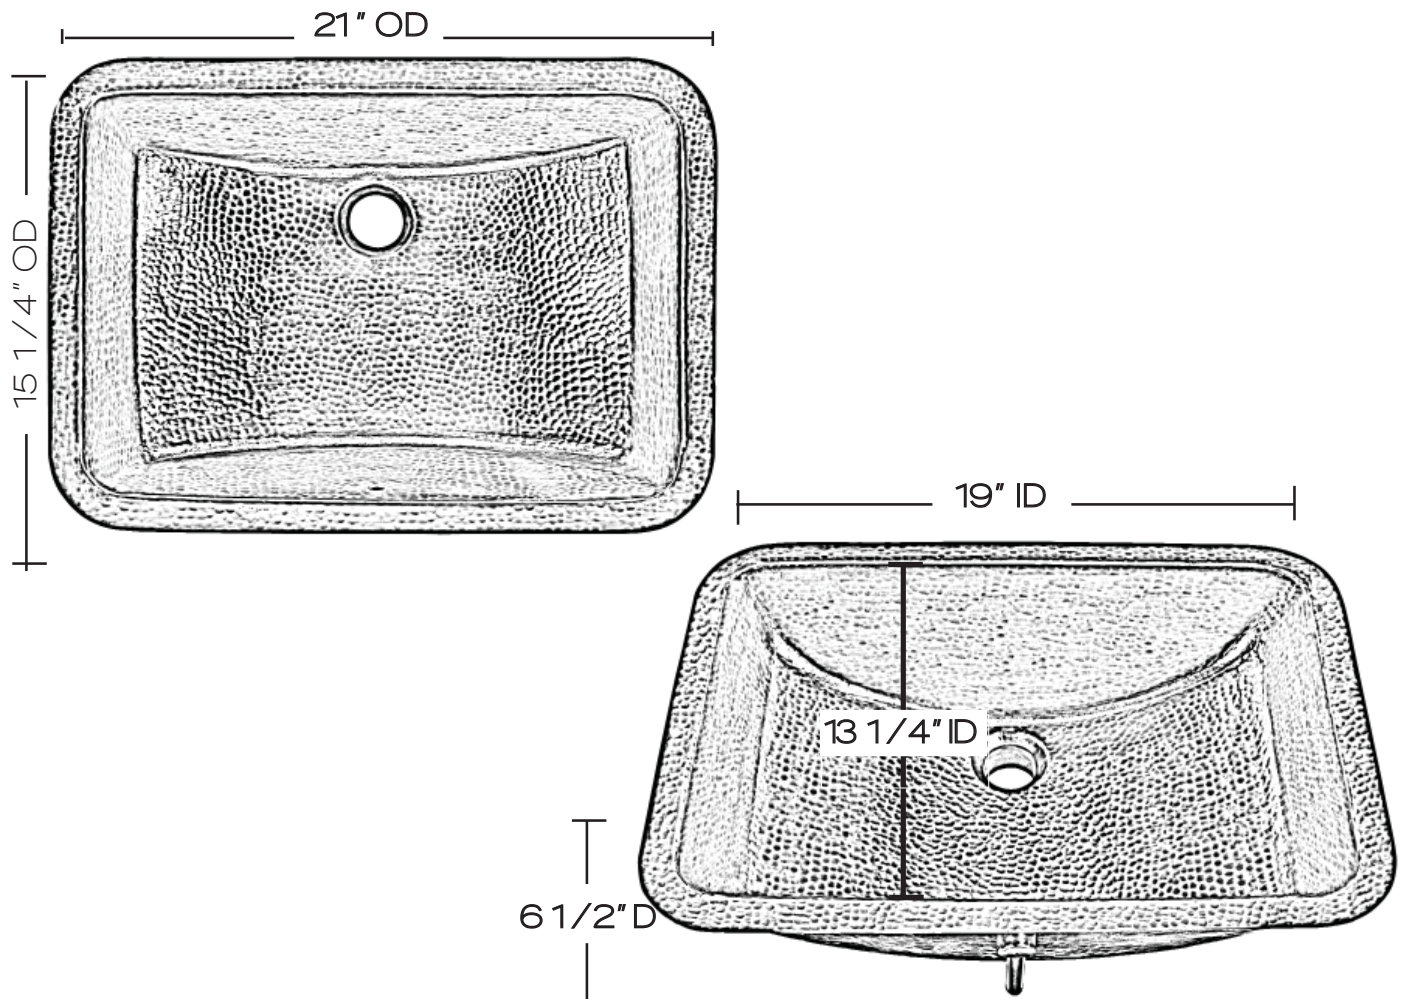

Hammered Nickel Starr BRU-2115BRN

SINK DETAILS

Rectangular handcrafted hammered nickel finish.
Coordinating drain available.
Mounting Options: Under Mount

Your copper sink is handmade and therefore a work of art. Each sink is unique and can vary 1/4" in either direction. We highly recommend waiting to receive your sink before cutting your counter top.