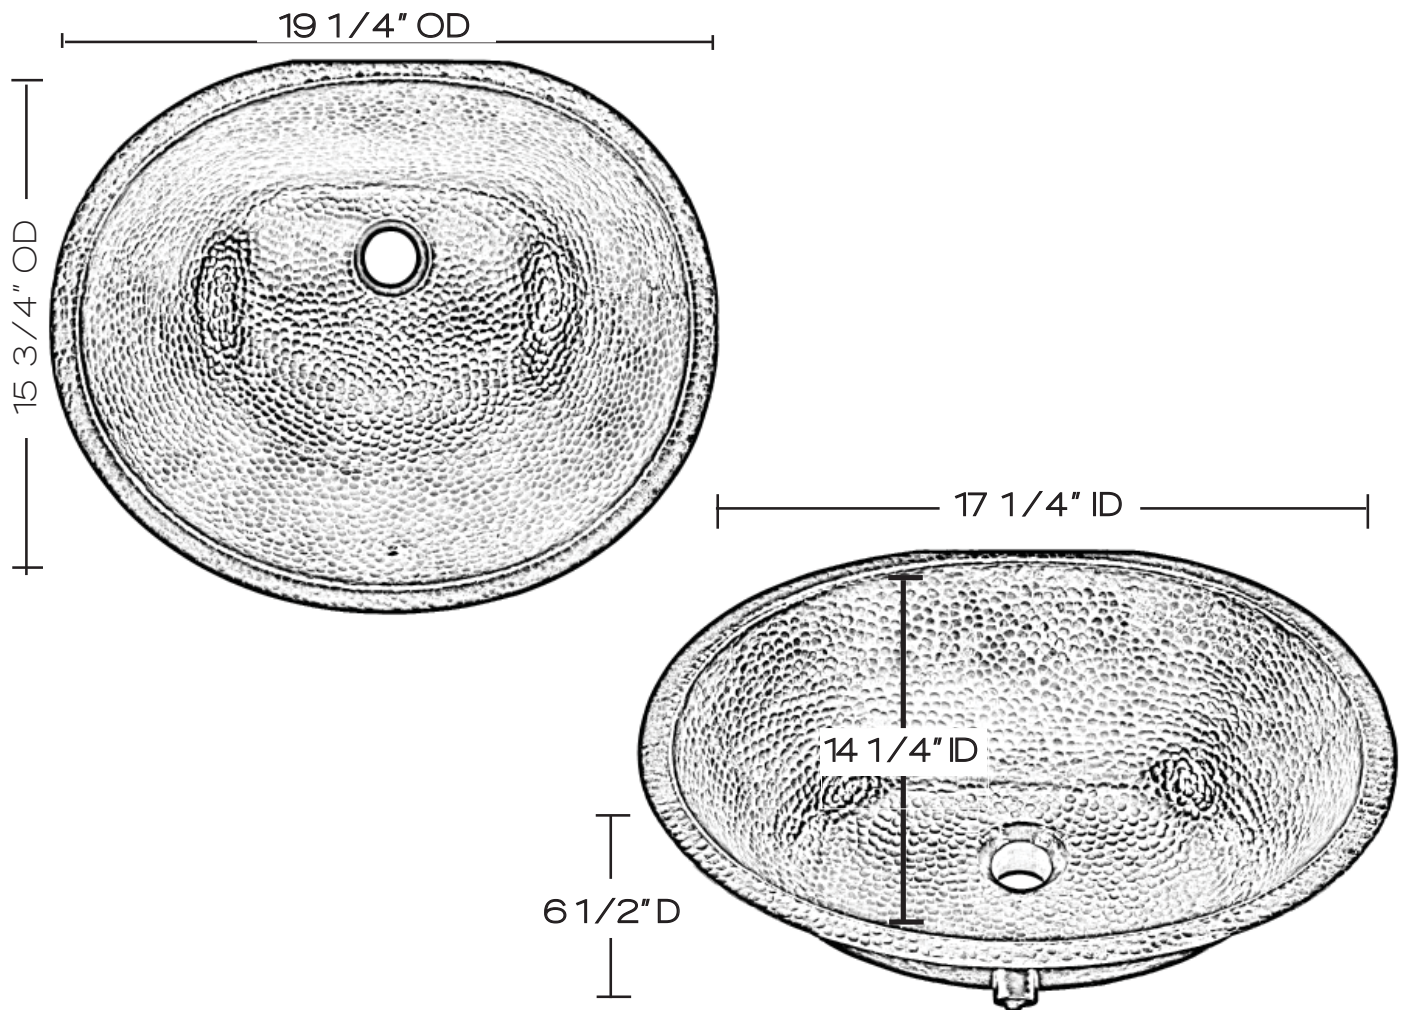

Hammered Nickel Farley

BOU-1915BRN

SINK DETAILS

Oval handcrafted hammered nickel finish.
Coordinating drain available.
Mounting Options: Under Mount

Your copper sink is handmade and therefore a work of art. Each sink is unique and can vary $\frac{1}{4}$ " in either direction. We highly recommend waiting to receive your sink before cutting your counter top.