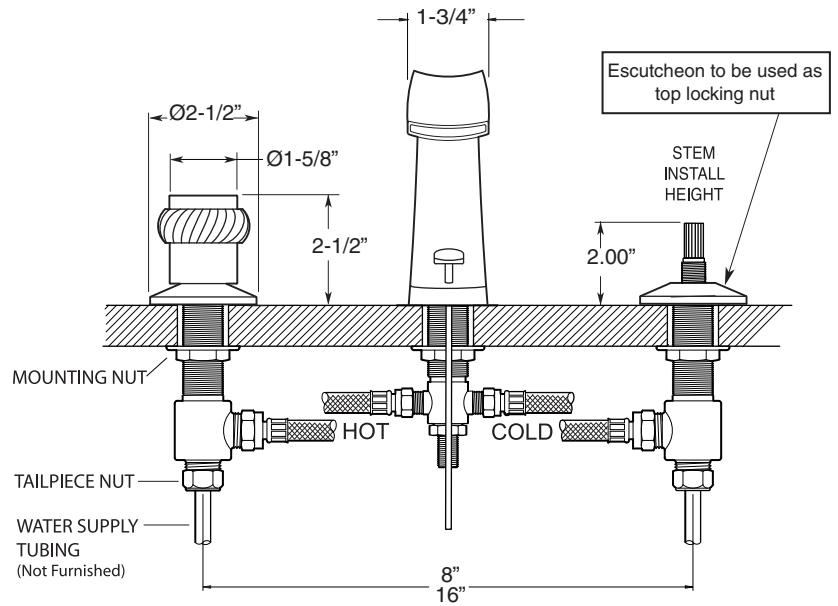

FEATURES:

- All brass construction. Flexible hoses designed to be installed on 8" to 16" centers. Includes pop-up style drain assembly.
- Cylinder and cap style handles with setscrew attachment. Decorative ring included - see catalog for available ring selection.
- 1/4 - turn ceramic disc valve cartridge.
- Available in all finishes. Warranty varies according to finish selection.
- Flow restrictor in spout tee is limited to 1.5 gpm.
- Certified to meet or exceed the following codes and standards:
ASME A112.18.1/CSAB 125.1-2011

1.901208

Seville

Widespread Lavatory Set

NOTE: Spout and valves install through 1-1/4" diameter holes

Note: Measurements are subject to change or cancellation. No responsibility is assumed for use of superseded or voided pages.

Parts List Series 900

Seville Widespread Lavatory Set