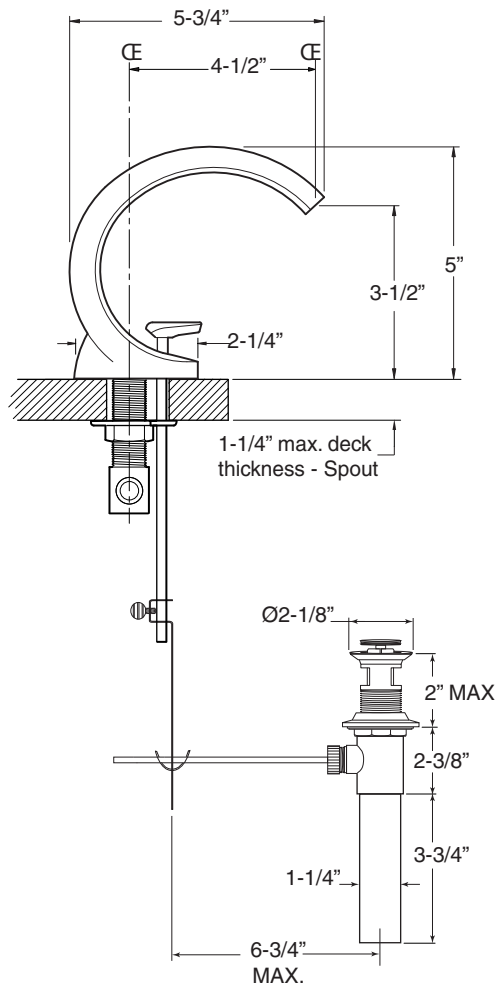

FEATURES:

- All brass construction. Flexible hoses designed to be installed on 8" to 16" centers. Includes pop-up style drain assembly.
- Cylinder and cap style handles with setscrew attachment. Decorative ring included - see catalog for available ring selection.
- 1/4 - turn ceramic disc valve cartridge.
- Available in all finishes. Warranty varies according to finish selection.
- Flow restrictor in spout tee is limited to 1.5 gpm.
- Certified to meet or exceed the following codes and standards:
ASME A112.18.1/CSAB 125.1-2011

1.901208

Seville

Widespread Lavatory Set

NOTE: Spout and valves install through 1-1/4" diameter holes

Note: Measurements are subject to change or cancellation. No responsibility is assumed for use of superseded or voided pages.

Parts List Series 900

Seville Widespread Lavatory Set