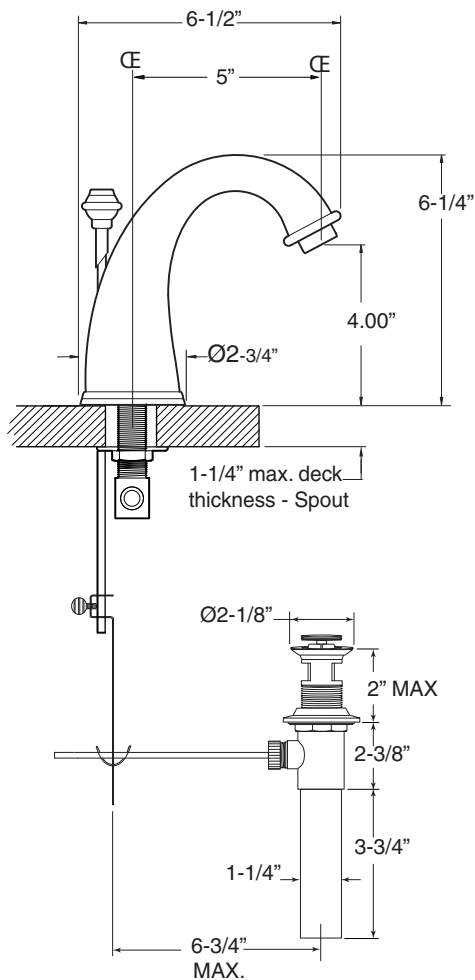

**FEATURES:**

- All brass construction. Flexible hoses designed to be installed on 8" to 16" centers. Includes pop-up style drain assembly.
- Curved rope lever style handles with setscrew attachment.
- 1/4-turn ceramic disc valve cartridge.
- Available in all finishes. Warranty varies according to finish selection.
- Standard aerator is limited to 1.5 gpm.
- Certified to meet or exceed the following codes and standards:  
ASME A112.18.1/CSAB 125.1-2011

1.837908

Siena

Widespread Lavatory Set

NOTE: Spout and valves install through 1-1/4" diameter holes

Note: Measurements are subject to change or cancellation. No responsibility is assumed for use of superseded or voided pages.

# Series 830

Siena

Widespread Lavatory Set

**\*APS.11.019**  
Available Extended  
14\"/>