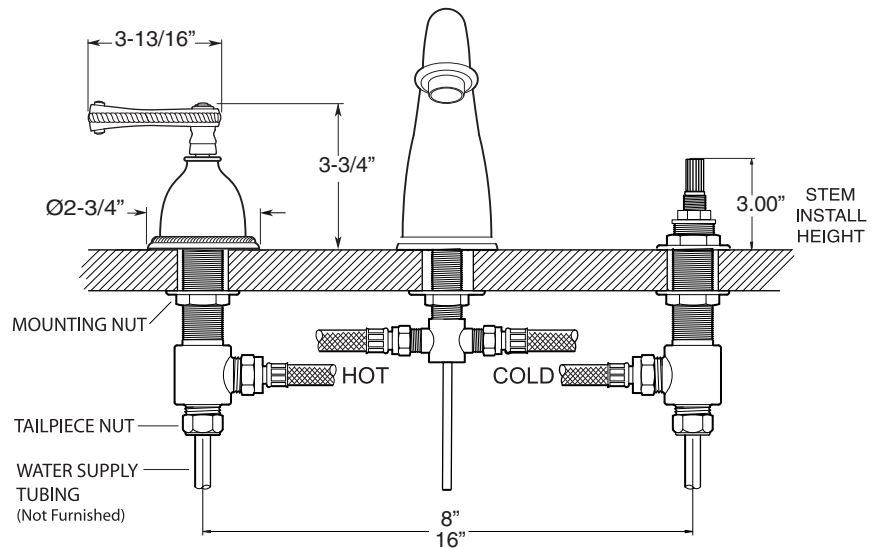

**FEATURES:**

- All brass construction. Flexible hoses designed to be installed on 8" to 16" centers. Includes pop-up style drain assembly.
- Curved rope lever style handles with setscrew attachment.
- 1/4-turn ceramic disc valve cartridge.
- Available in all finishes. Warranty varies according to finish selection.
- Standard aerator is limited to 1.5 gpm.
- Certified to meet or exceed the following codes and standards:  
ASME A112.18.1/CSAB 125.1-2011

1.837908

Siena

Widespread Lavatory Set

NOTE: Spout and valves install through 1-1/4" diameter holes

Note: Measurements are subject to change or cancellation. No responsibility is assumed for use of superseded or voided pages.

# Series 830

Siena

Widespread Lavatory Set

**\*APS.11.019**  
Available Extended  
14\"/>