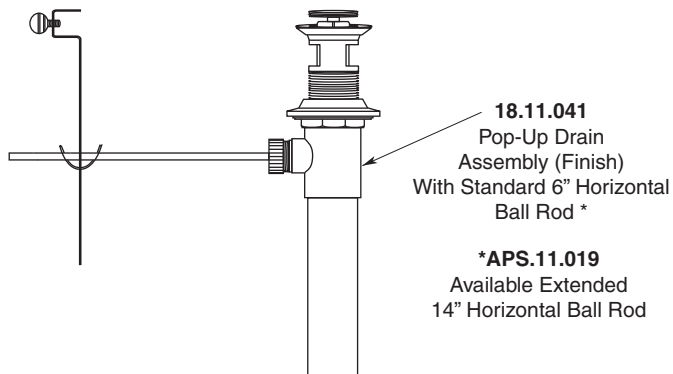

**FEATURES:**

- All brass construction. Flexible hoses designed to be installed on 8" to 16" centers. Includes pop-up style drain assembly.
- Curved rope lever style handles with setscrew attachment.
- 1/4-turn ceramic disc valve cartridge.
- Available in all finishes. Warranty varies according to finish selection.
- Standard aerator is limited to 1.5 gpm.
- Certified to meet or exceed the following codes and standards:  
ASME A112.18.1/CSAB 125.1-2011

1.837908

Siena

Widespread Lavatory Set

NOTE: Spout and valves install through 1-1/4" diameter holes

Note: Measurements are subject to change or cancellation. No responsibility is assumed for use of superseded or voided pages.

# Series 830

Siena

Widespread Lavatory Set

**\*APS.11.019**  
Available Extended  
14\"/>