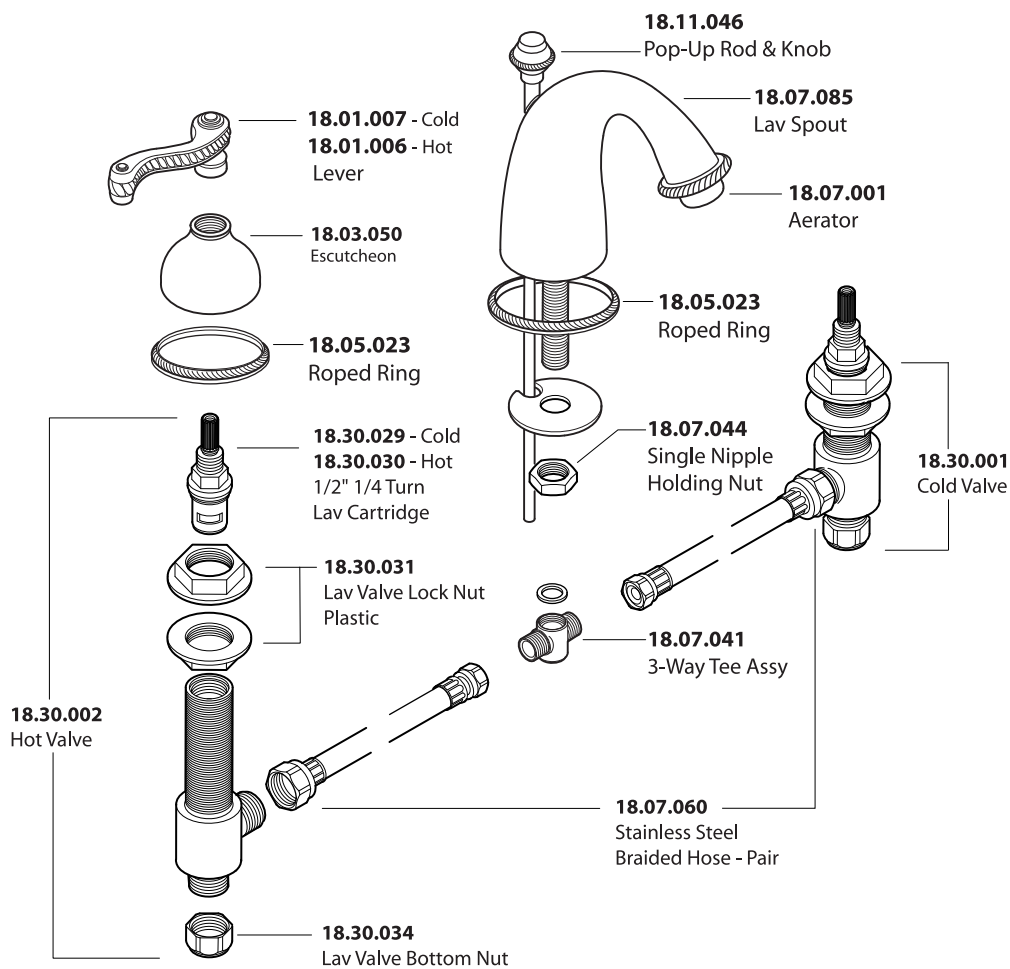

**FEATURES:**

- All brass construction. Flexible hoses designed to be installed on 8" to 16" centers. Includes pop-up style drain assembly.
- Curved rope lever style handles with setscrew attachment.
- 1/4-turn ceramic disc valve cartridge.
- Available in all finishes. Warranty varies according to finish selection.
- Standard aerator is limited to 1.5 gpm.
- Certified to meet or exceed the following codes and standards:  
ASME A112.18.1/CSAB 125.1-2011

1.837908

Siena

Widespread Lavatory Set

NOTE: Spout and valves install through 1-1/4" diameter holes

Note: Measurements are subject to change or cancellation. No responsibility is assumed for use of superseded or voided pages.

# Series 830

Siena

Widespread Lavatory Set

**\*APS.11.019**  
Available Extended  
14\"/>