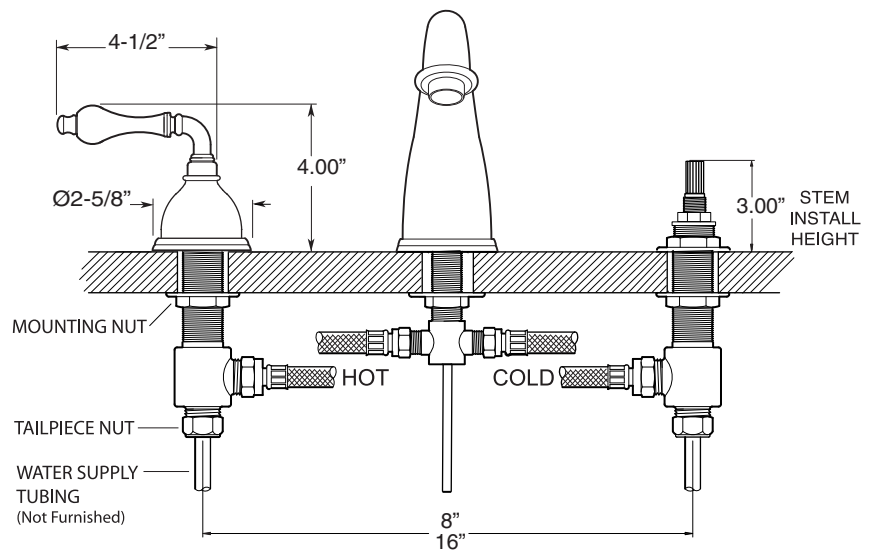

FEATURES:

- All brass construction. Flexible hoses designed to be installed on 8" to 16" centers. Includes pop-up style drain assembly.
- Lever style handles with setscrew attachment.
- 1/4-turn ceramic disc valve cartridge.
- Available in all finishes. Warranty varies according to finish selection.
- Standard aerator is limited to 1.5 gpm.
- Certified to meet or exceed the following codes and standards:
ASME A112.18.1/CSAB 125.1-2011

1.808108

Houston

Widespread Lavatory Set

NOTE: Spout and valves install through 1-1/4" diameter holes

Note: Measurements are subject to change or cancellation. No responsibility is assumed for use of superseded or voided pages.

Series 800

Houston
Widespread Lavatory Set