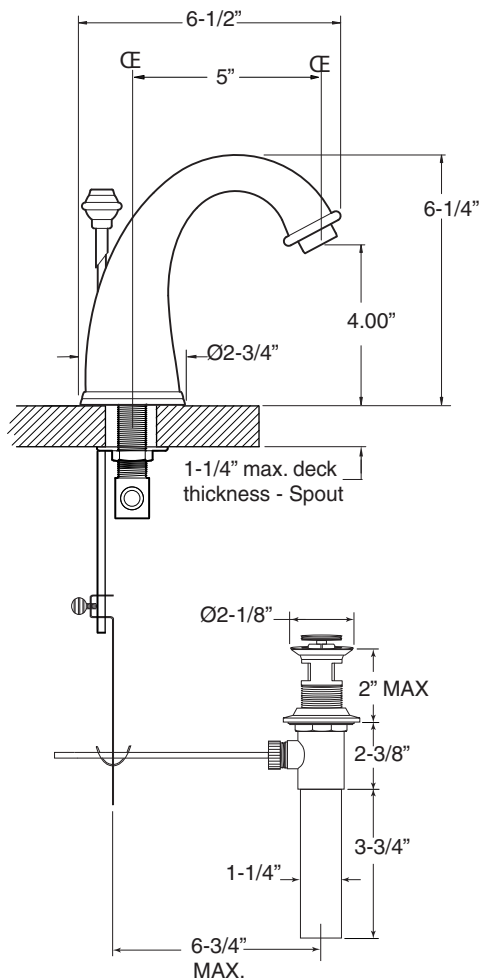

FEATURES:

- All brass construction. Flexible hoses designed to be installed on 8" to 16" centers. Includes pop-up style drain assembly.
- Lever style handles with setscrew attachment.
- 1/4-turn ceramic disc valve cartridge.
- Available in all finishes. Warranty varies according to finish selection.
- Standard aerator is limited to 1.5 gpm.
- Certified to meet or exceed the following codes and standards:
ASME A112.18.1/CSAB 125.1-2011

1.808108

Houston

Widespread Lavatory Set

NOTE: Spout and valves install through 1-1/4" diameter holes

Note: Measurements are subject to change or cancellation. No responsibility is assumed for use of superseded or voided pages.

Series 800

Houston
Widespread Lavatory Set