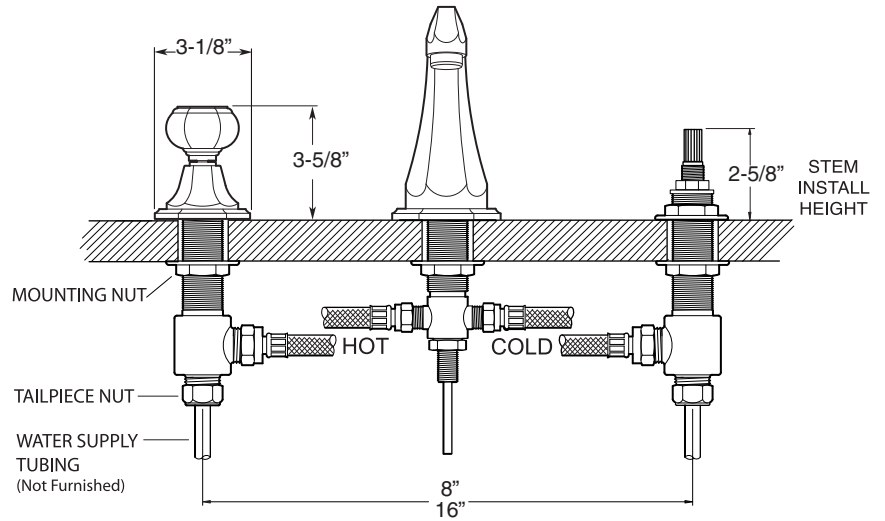

FEATURES:

- All brass construction. Flexible hoses designed to be installed on 8" to 16" centers. Includes pop-up style drain assembly.
- Hex knob style with setscrew attachment.
- 1/4-turn ceramic disc valve cartridge.
- Available in all finishes. Warranty varies according to finish selection.
- Standard aerator is limited to 1.5 gpm.
- Certified to meet or exceed the following codes and standards:
ASME A112.18.1/CSAB 125.1-2011

1.727308

Alicante

Widespread Lavatory Set

NOTE: Spout and valves install through 1-1/4" diameter holes

Note: Measurements are subject to change or cancellation. No responsibility is assumed for use of superseded or voided pages.

Series 720

Alicante

Widespread Lavatory Set