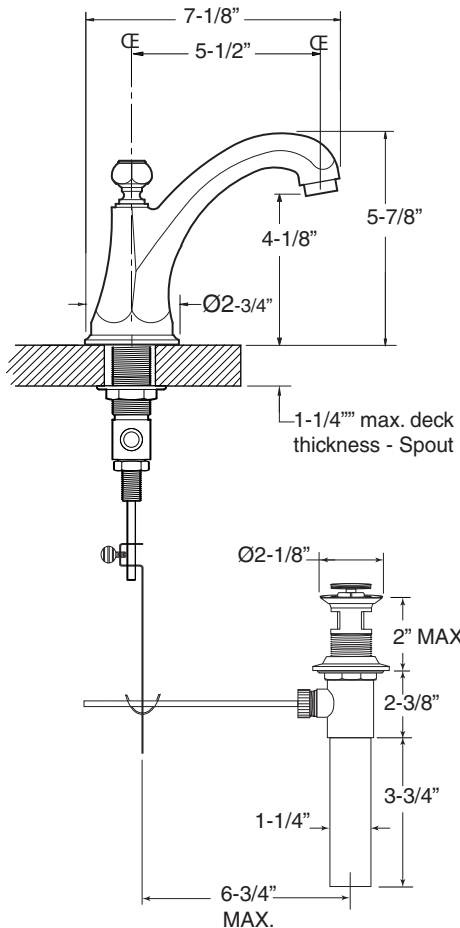

FEATURES:

- All brass construction. Flexible hoses designed to be installed on 8" to 16" centers. Includes pop-up style drain assembly.
- Hex knob style with setscrew attachment.
- 1/4-turn ceramic disc valve cartridge.
- Available in all finishes. Warranty varies according to finish selection.
- Standard aerator is limited to 1.5 gpm.
- Certified to meet or exceed the following codes and standards:
ASME A112.18.1/CSAB 125.1-2011

1.727308

Alicante

Widespread Lavatory Set

NOTE: Spout and valves install through 1-1/4" diameter holes

Note: Measurements are subject to change or cancellation. No responsibility is assumed for use of superseded or voided pages.

Series 720

Alicante

Widespread Lavatory Set