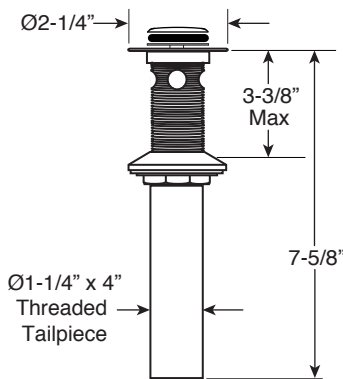

Series 510

Widespread Lavatory Set

1.518208

Lira Handle

16 pt.

FEATURES:

- All brass construction.
- Flexible hoses designed to be installed on 8" to 16" centers.
- Includes drain assembly pictured below.
- 16pt. 1/4-turn ceramic disc valve cartridge.
- Standard aerator is limited to 1.2 gpm.
- Available in all finishes. Warranty varies according to finish selection.
- Certified to meet or exceed the following codes and standards:
ASME A112.18.1/CSAB 125.1-2012

NOTE: Spout and valves install through 1-1/4" diameter holes

**Soft Touch
Drain Assembly
P/N: 18.11.052**

16 pt. Replacement Cartridge Part #'s
HOT: 18.30.030
COLD: 18.30.029

Note: Measurements are subject to change. No responsibility is assumed for use of superseded or voided pages.