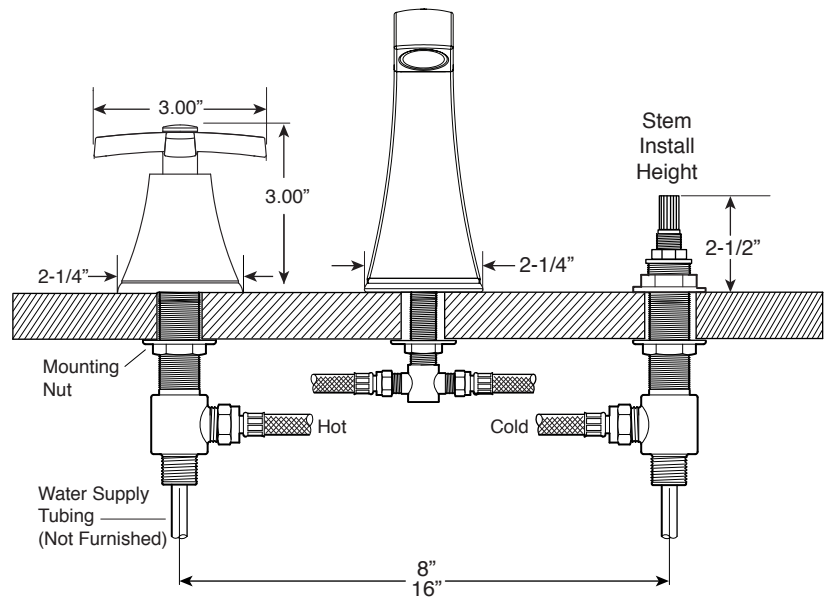

Series 510

Widespread Lavatory Set

1.518208

Lira Handle

16 pt.

FEATURES:

- All brass construction.
- Flexible hoses designed to be installed on 8" to 16" centers.
- Includes drain assembly pictured below.
- 16pt. 1/4-turn ceramic disc valve cartridge.
- Standard aerator is limited to 1.2 gpm.
- Available in all finishes. Warranty varies according to finish selection.
- Certified to meet or exceed the following codes and standards:
ASME A112.18.1/CSAB 125.1-2012

NOTE: Spout and valves install through 1-1/4" diameter holes

**Soft Touch
Drain Assembly
P/N: 18.11.052**

16 pt. Replacement Cartridge Part #'s
HOT: 18.30.030
COLD: 18.30.029

Note: Measurements are subject to change. No responsibility is assumed for use of superseded or voided pages.