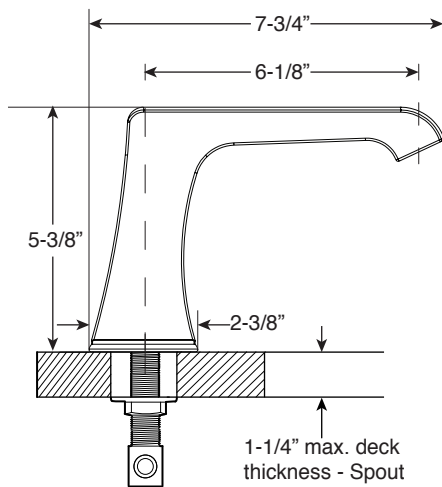

Series 510

Widespread Lavatory Set

1.518208

Lira Handle

16 pt.

FEATURES:

- All brass construction.
- Flexible hoses designed to be installed on 8" to 16" centers.
- Includes drain assembly pictured below.
- 16pt. 1/4-turn ceramic disc valve cartridge.
- Standard aerator is limited to 1.2 gpm.
- Available in all finishes. Warranty varies according to finish selection.
- Certified to meet or exceed the following codes and standards:
ASME A112.18.1/CSAB 125.1-2012

NOTE: Spout and valves install through 1-1/4" diameter holes

**Soft Touch
Drain Assembly
P/N: 18.11.052**

16 pt. Replacement Cartridge Part #'s
HOT: 18.30.030
COLD: 18.30.029

Note: Measurements are subject to change. No responsibility is assumed for use of superseded or voided pages.