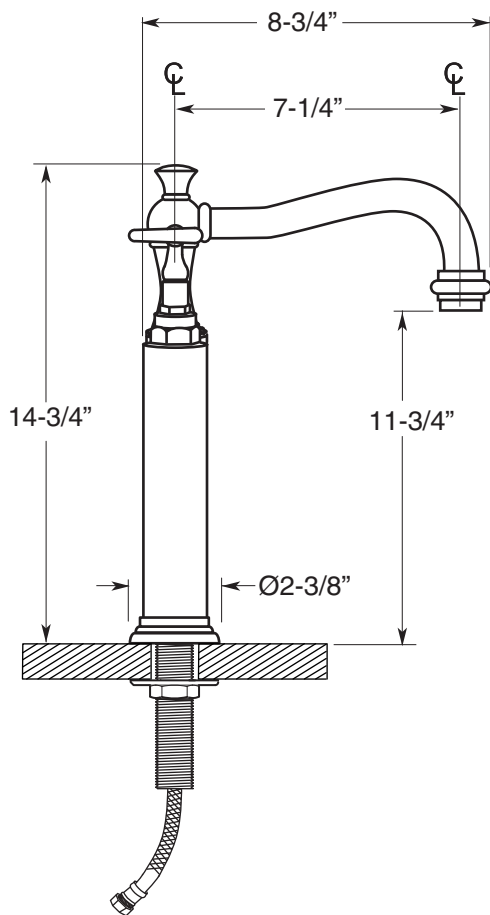

FEATURES:

- All brass construction.
- Flexible hose connections - P/N 18.06.018
- Includes grid drain without overflow - P/N 18.11.120
- Replacement cartridge P/N: 18.30.029-cold / 18.30.030-hot
- Available in all finishes. Warranty varies according to finish selection.
- Standard aerator is limited to 1.5 gpm.
- Certified to meet or exceed the following codes and standards:
ASME A112.18.1/CSAB 125.1-2011

Bordeaux
Vessel Pillar Lavatory Set
(Swivel Spout)
1.3564035

Note: Install through
1-1/4" Diameter Holes

Note: Measurements are subject to change or cancellation. No responsibility is assumed for use of superseded or voided pages.