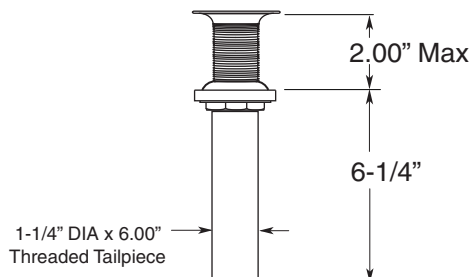

FEATURES:

- All brass construction.
- Flexible hose connections - P/N 18.06.018
- Includes grid drain without overflow - P/N 18.11.120
- Replacement cartridge P/N: 18.30.029-cold / 18.30.030-hot
- Available in all finishes. Warranty varies according to finish selection.
- Standard aerator is limited to 1.5 gpm.
- Certified to meet or exceed the following codes and standards:
ASME A112.18.1/CSAB 125.1-2011

Bordeaux
Vessel Pillar Lavatory Set
(Swivel Spout)
1.3564035

Note: Install through
1-1/4" Diameter Holes

Note: Measurements are subject to change or cancellation. No responsibility is assumed for use of superseded or voided pages.