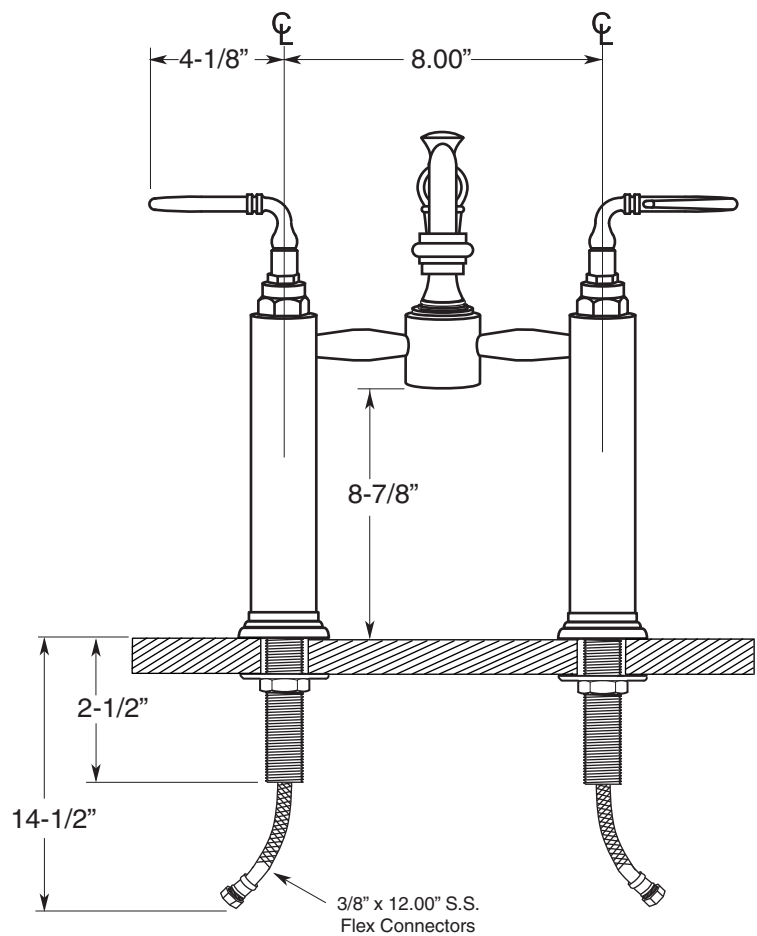

FEATURES:

- All brass construction.
- Flexible hose connections - P/N 18.06.018
- Includes grid drain without overflow - P/N 18.11.120
- Replacement cartridge P/N: 18.30.029-cold / 18.30.030-hot
- Available in all finishes. Warranty varies according to finish selection.
- Standard aerator is limited to 1.5 gpm.
- Certified to meet or exceed the following codes and standards:
ASME A112.18.1/CSAB 125.1-2011

Bordeaux
Vessel Pillar Lavatory Set
(Swivel Spout)
1.3564035

Note: Install through
1-1/4" Diameter Holes

Note: Measurements are subject to change or cancellation. No responsibility is assumed for use of superseded or voided pages.