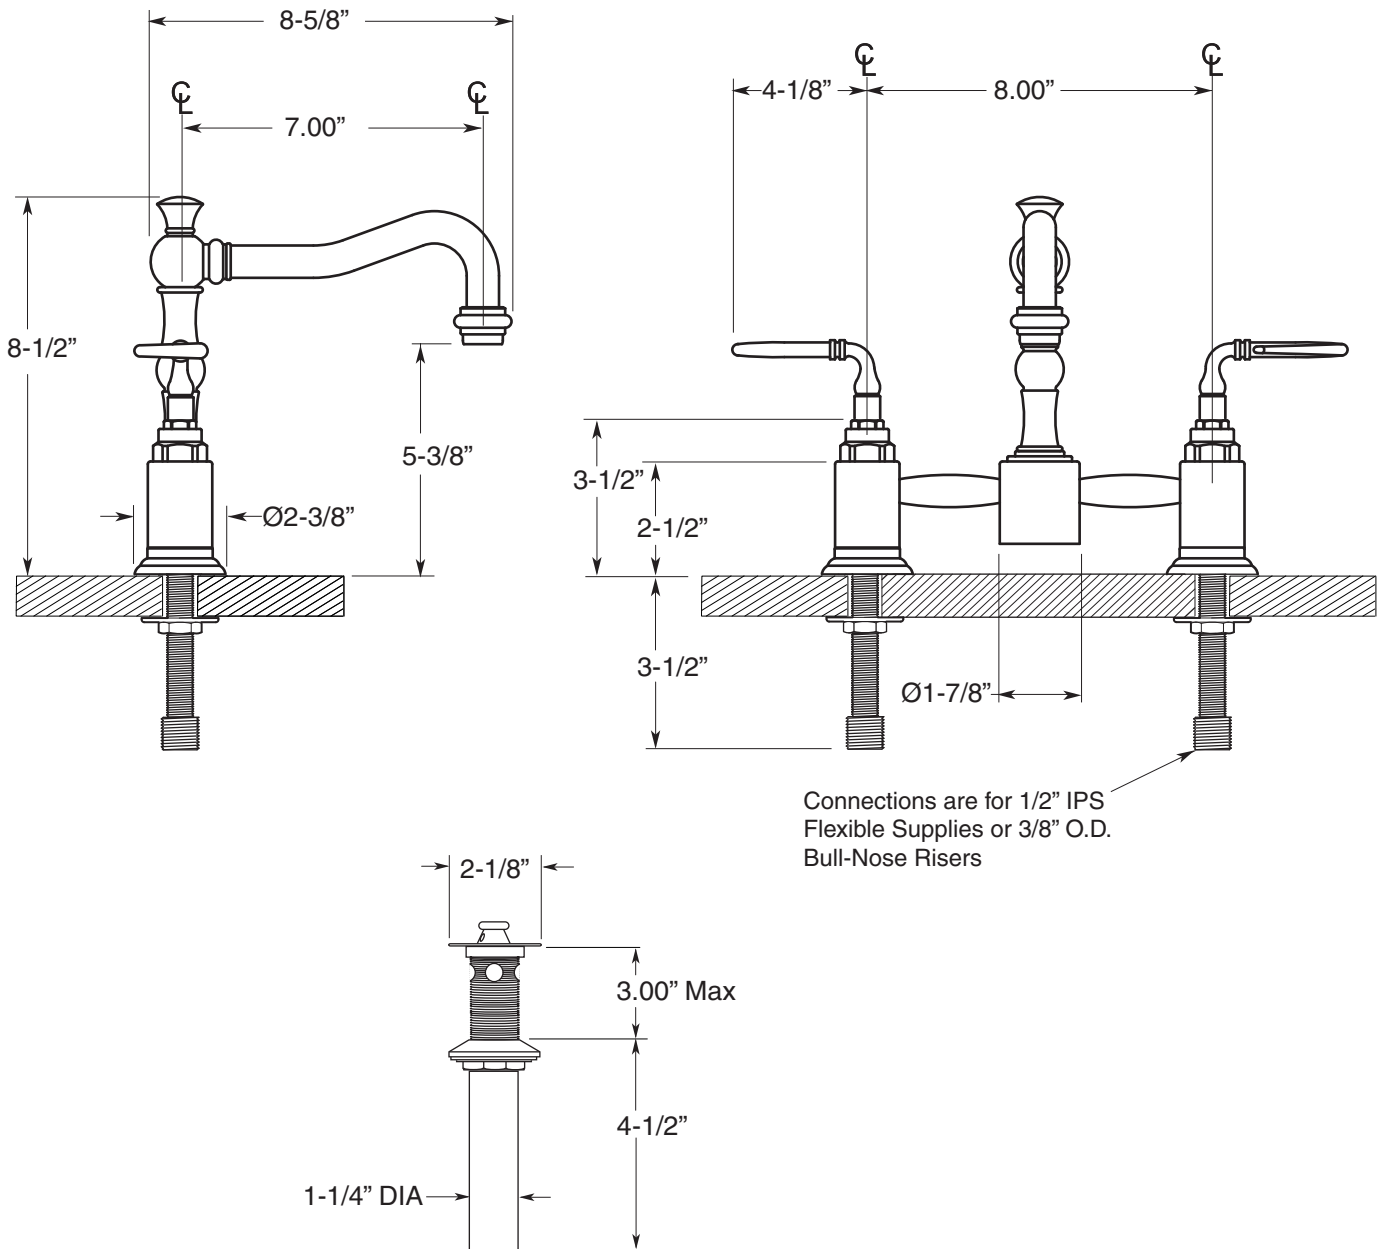

FEATURES:

- All brass construction.
- Flexible hose connections.
- Includes lift & turn drain with overflow P/N 18.11.042
- Replacement cartridge P/N: 18.30.029-cold /18.30.030-hot
- Available in all finishes. Warranty varies according to finish selection.
- Standard aerator is limited to 1.5 gpm.
- Certified to meet or exceed the following codes and standards:
ASME A112.18.1/CSAB 125.1-2011

Bordeaux
Pillar Lavatory Set
(Swivel Spout)
1.3564034

Note: Measurements are subject to change or cancellation. No responsibility is assumed for use of superseded or voided pages.