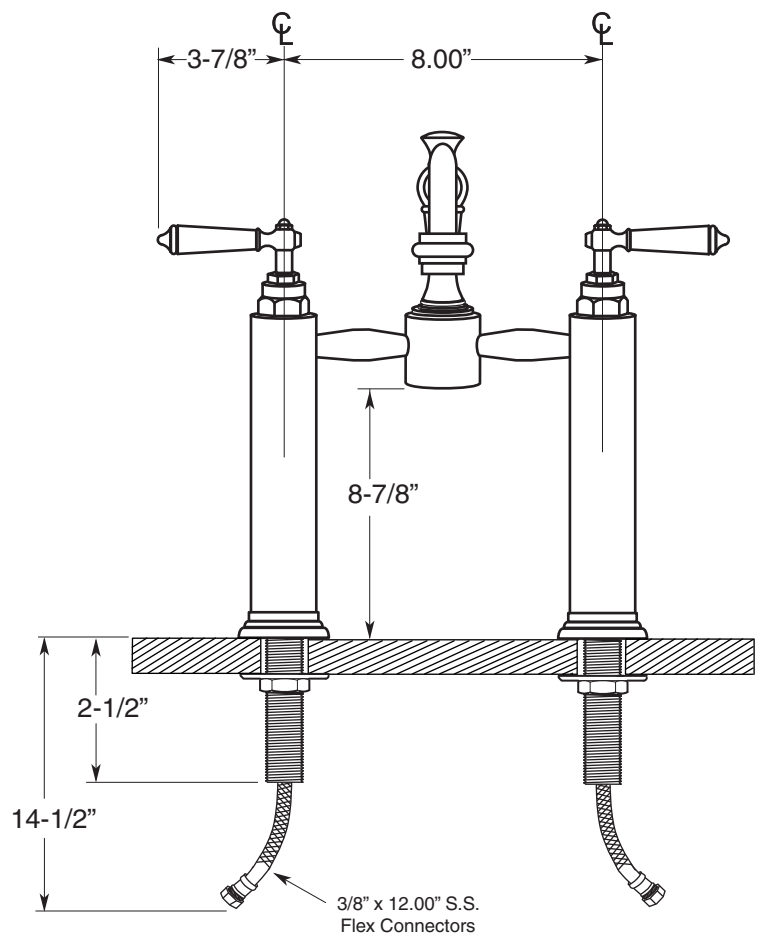

FEATURES:

- All brass construction.
- Flexible hose connections - P/N 18.06.018
- Includes grid drain without overflow - P/N 18.11.120
- Replacement cartridge P/N: 18.30.029-cold / 18.30.030-hot
- Available in all finishes. Warranty varies according to finish selection.
- Standard aerator is limited to 1.5 gpm.
- Certified to meet or exceed the following codes and standards:
ASME A112.18.1/CSAB 125.1-2011

Monte Carlo
Vessel Pillar Lavatory Set
(Swivel Spout)
1.3559035

Note: Install through
1-1/4" Diameter Holes

Note: Measurements are subject to change or cancellation. No responsibility is assumed for use of superseded or voided pages.