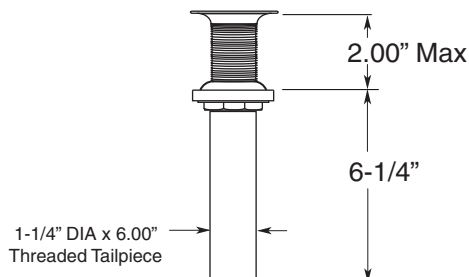

FEATURES:

- All brass construction.
- Flexible hose connections - P/N 18.06.018
- Includes grid drain without overflow - P/N 18.11.120
- Replacement cartridge P/N: 18.30.029-cold / 18.30.030-hot
- Available in all finishes. Warranty varies according to finish selection.
- Standard aerator is limited to 1.5 gpm.
- Certified to meet or exceed the following codes and standards:
ASME A112.18.1/CSAB 125.1-2011

Monte Carlo
Vessel Pillar Lavatory Set
(Swivel Spout)
1.3559035

Note: Install through
1-1/4" Diameter Holes

Note: Measurements are subject to change or cancellation. No responsibility is assumed for use of superseded or voided pages.