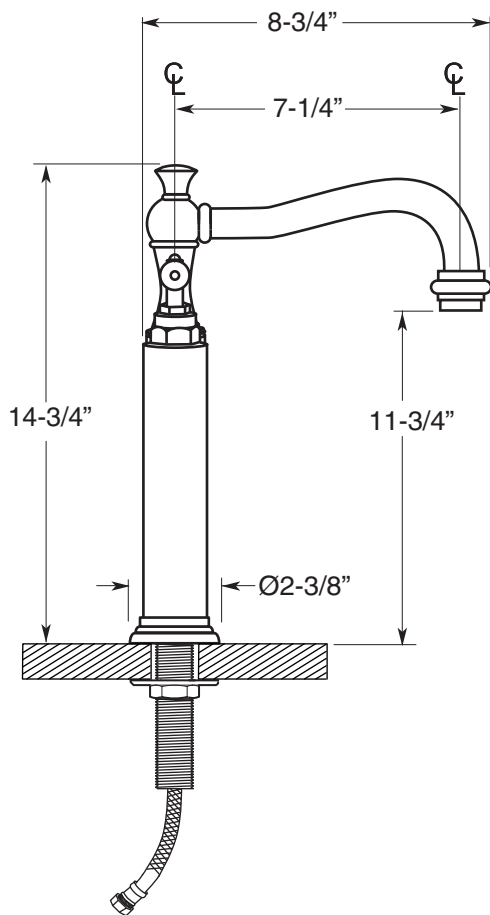

FEATURES:

- All brass construction.
- Flexible hose connections - P/N 18.06.018
- Includes grid drain without overflow - P/N 18.11.120
- Replacement cartridge P/N: 18.30.029-cold / 18.30.030-hot
- Available in all finishes. Warranty varies according to finish selection.
- Standard aerator is limited to 1.5 gpm.
- Certified to meet or exceed the following codes and standards:
ASME A112.18.1/CSAB 125.1-2011

Monte Carlo
Vessel Pillar Lavatory Set
(Swivel Spout)
1.3559035

Note: Install through
1-1/4" Diameter Holes

Note: Measurements are subject to change or cancellation. No responsibility is assumed for use of superseded or voided pages.