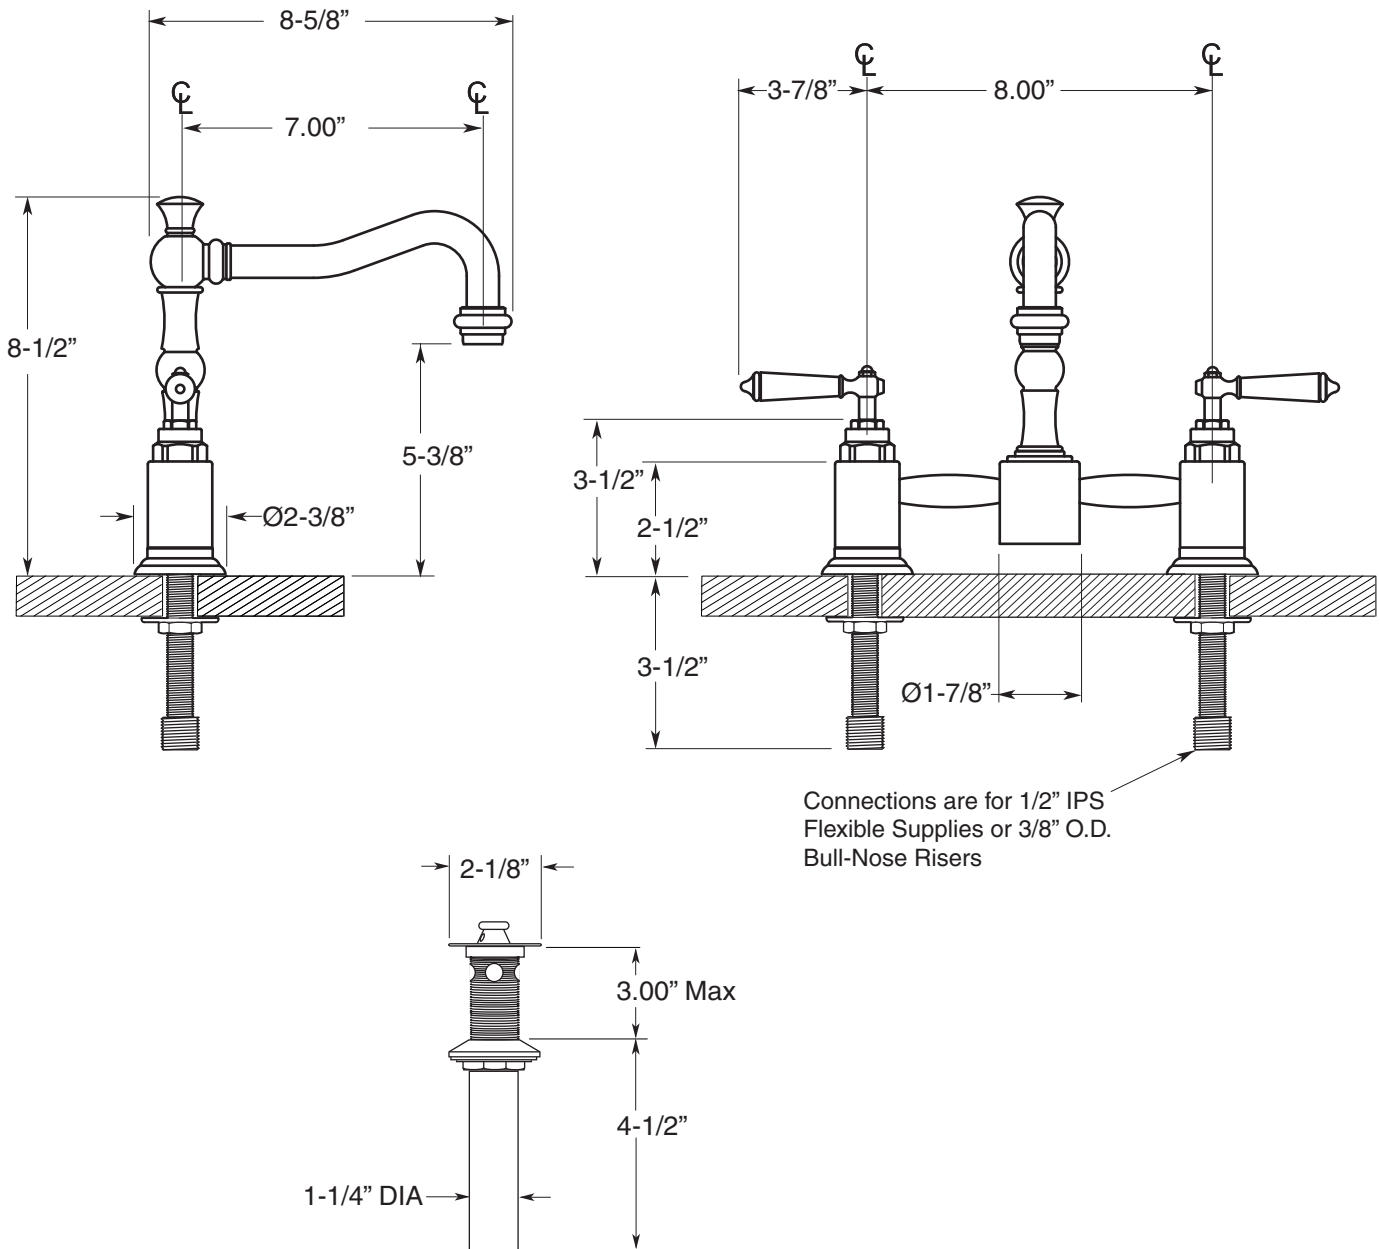

**FEATURES:**

- All brass construction.
- Flexible hose connections.
- Includes lift & turn drain with overflow P/N 18.11.042
- Replacement cartridge P/N: 18.30.029-cold / 18.30.030-hot
- Available in all finishes. Warranty varies according to finish selection.
- Standard aerator is limited to 1.5 gpm.
- Certified to meet or exceed the following codes and standards:  
ASME A112.18.1/CSAB 125.1-2011

Monte Carlo  
Pillar Lavatory Set  
(Swivel Spout)  
1.3559034

Note: Measurements are subject to change or cancellation. No responsibility is assumed for use of superseded or voided pages.