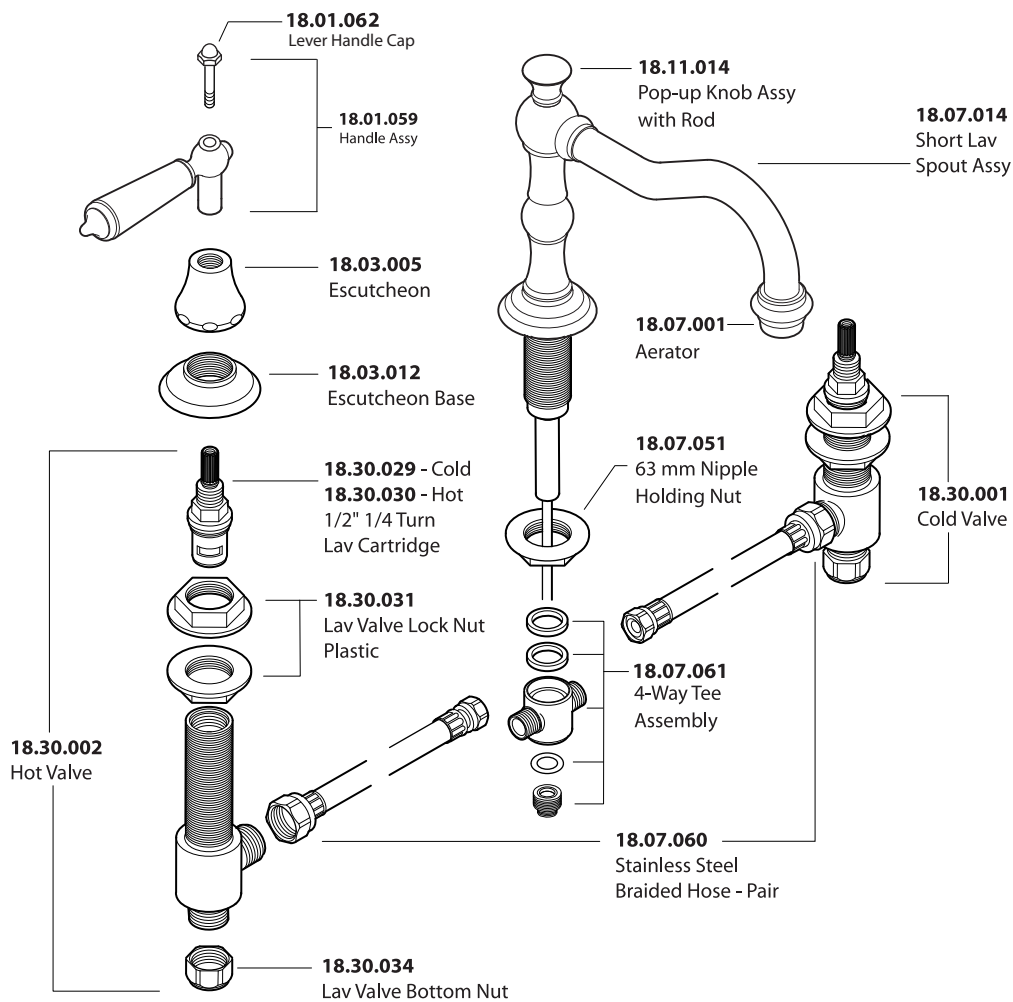

FEATURES:

- All brass construction. Flexible hoses designed to be installed on 8" to 16" centers. Includes pop-up style drain assembly.
- Porcelain lever style handles with decorative screw attachment.
- 1/4-turn ceramic disc valve cartridge.
- Available in all finishes. Warranty varies according to finish selection.
- Standard aerator is limited to 1.5 gpm.
- Certified to meet or exceed the following codes and standards:
ASME A112.18.1/CSAB 125.1-2011

1.355708

Orleans

Widespread Lavatory Set

NOTE: Spout and valves install through 1-1/4" diameter holes

Note: Measurements are subject to change or cancellation. No responsibility is assumed for use of superseded or voided pages.

Parts List Series 350

Orleans
(Porcelain Lever)
Widespread Lavatory Set

American Faucet & Coatings Corporation.

Tel: 760-598-5895, Toll Free Fax 800-621-8383, customerservice@sigmafaucet.com