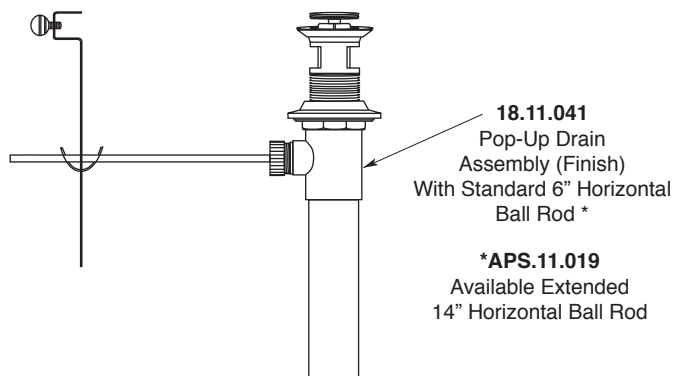

FEATURES:

- All brass construction. Flexible hoses designed to be installed on 8" to 16" centers. Includes pop-up style drain assembly.
- Porcelain lever style handles with decorative screw attachment.
- 1/4-turn ceramic disc valve cartridge.
- Available in all finishes. Warranty varies according to finish selection.
- Standard aerator is limited to 1.5 gpm.
- Certified to meet or exceed the following codes and standards:
ASME A112.18.1/CSAB 125.1-2011

1.355708

Orleans

Widespread Lavatory Set

NOTE: Spout and valves install through 1-1/4" diameter holes

Note: Measurements are subject to change or cancellation. No responsibility is assumed for use of superseded or voided pages.

Parts List Series 350

Orleans
(Porcelain Lever)
Widespread Lavatory Set

American Faucet & Coatings Corporation.

Tel: 760-598-5895, Toll Free Fax 800-621-8383, customerservice@sigmafaucet.com