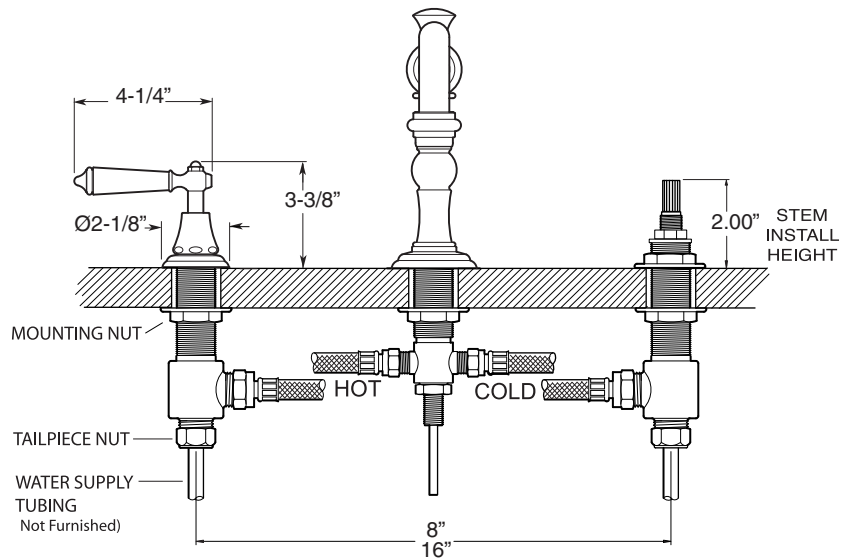

FEATURES:

- All brass construction. Flexible hoses designed to be installed on 8" to 16" centers. Includes pop-up style drain assembly.
- Porcelain lever style handles with decorative screw attachment.
- 1/4-turn ceramic disc valve cartridge.
- Available in all finishes. Warranty varies according to finish selection.
- Standard aerator is limited to 1.5 gpm.
- Certified to meet or exceed the following codes and standards:
ASME A112.18.1/CSAB 125.1-2011

1.355708

Orleans

Widespread Lavatory Set

NOTE: Spout and valves install through 1-1/4" diameter holes

Note: Measurements are subject to change or cancellation. No responsibility is assumed for use of superseded or voided pages.

Parts List Series 350

Orleans
(Porcelain Lever)
Widespread Lavatory Set

American Faucet & Coatings Corporation.

Tel: 760-598-5895, Toll Free Fax 800-621-8383, customerservice@sigmafaucet.com