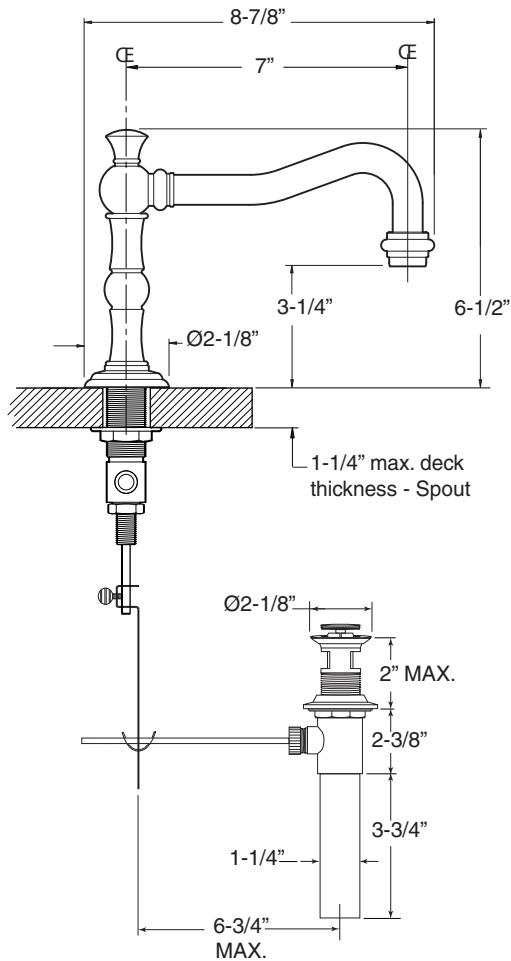

FEATURES:

- All brass construction. Flexible hoses designed to be installed on 8" to 16" centers. Includes pop-up style drain assembly.
- Porcelain lever style handles with decorative screw attachment.
- 1/4-turn ceramic disc valve cartridge.
- Available in all finishes. Warranty varies according to finish selection.
- Standard aerator is limited to 1.5 gpm.
- Certified to meet or exceed the following codes and standards:
ASME A112.18.1/CSAB 125.1-2011

1.355708

Orleans

Widespread Lavatory Set

NOTE: Spout and valves install through 1-1/4" diameter holes

Note: Measurements are subject to change or cancellation. No responsibility is assumed for use of superseded or voided pages.

Parts List Series 350

Orleans
(Porcelain Lever)
Widespread Lavatory Set

American Faucet & Coatings Corporation.

Tel: 760-598-5895, Toll Free Fax 800-621-8383, customerservice@sigmafaucet.com