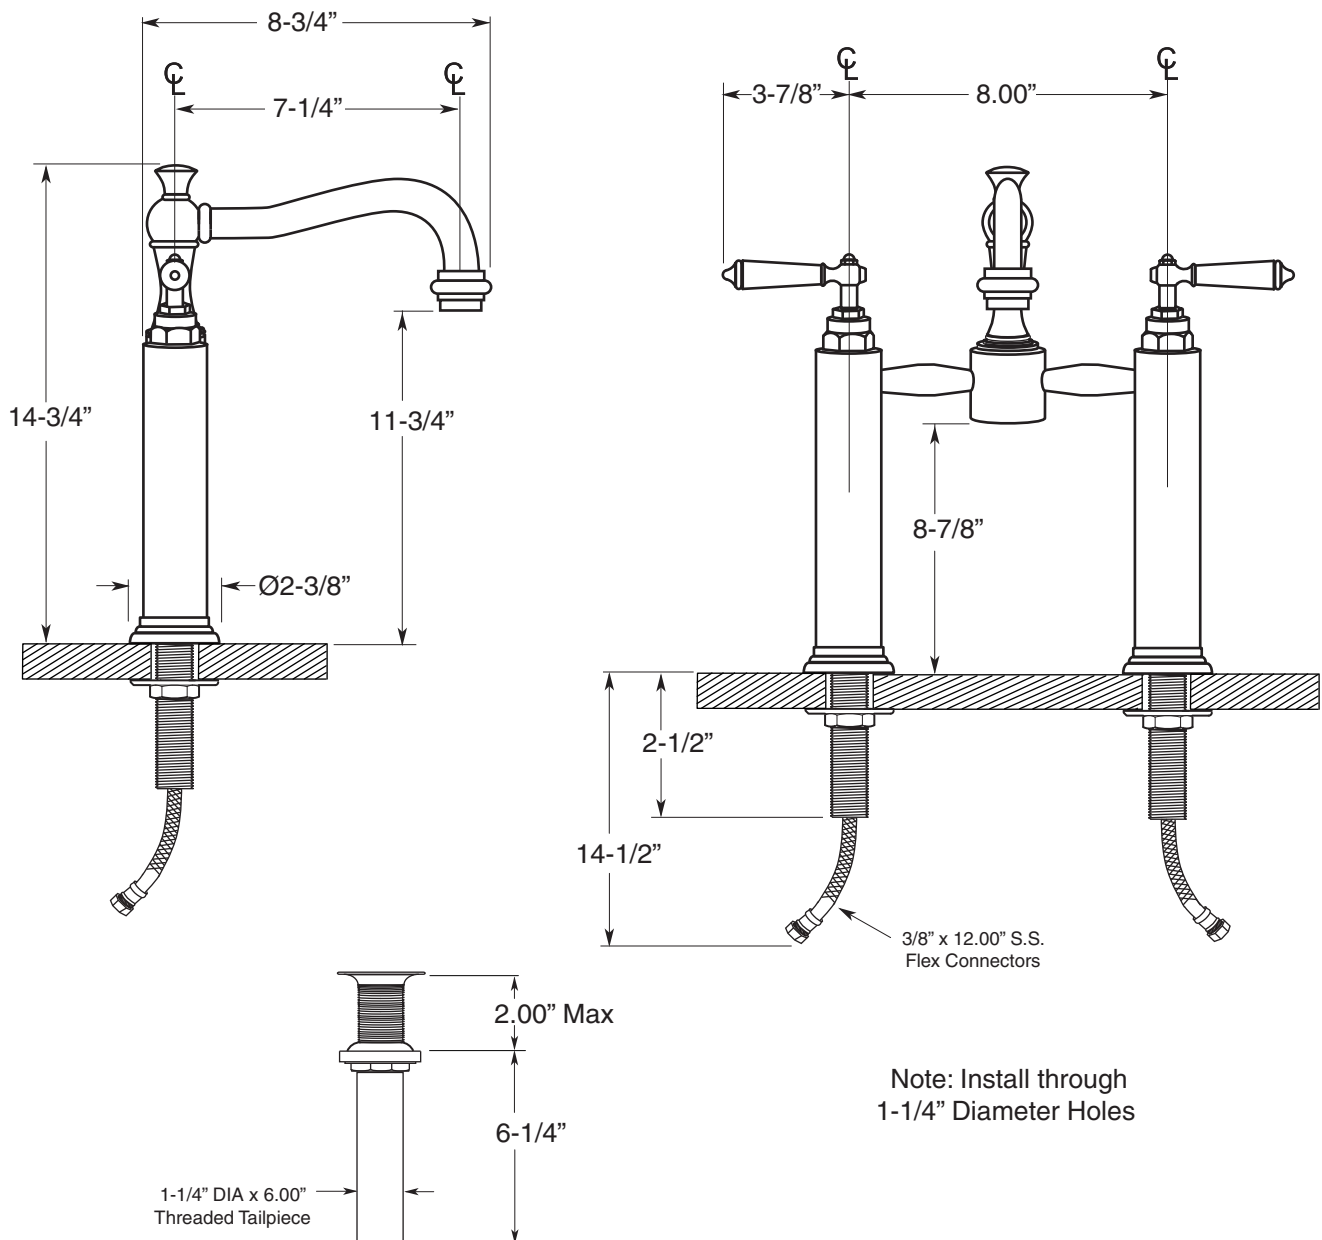

FEATURES:

- All brass construction.
- Flexible hose connections - P/N 18.06.018
- Includes grid drain without overflow - P/N 18.11.120
- Replacement cartridge P/N: 18.30.029-cold / 18.30.030-hot
- Available in all finishes. Warranty varies according to finish selection.
- Standard aerator is limited to 1.5 gpm.
- Certified to meet or exceed the following codes and standards:
ASME A112.18.1/CSAB 125.1-2011

Orleans
(Porcelain lever)
Vessel Pillar Lavatory Set
(Swivel Spout)
1.3557035

Note: Measurements are subject to change or cancellation. No responsibility is assumed for use of superseded or voided pages.