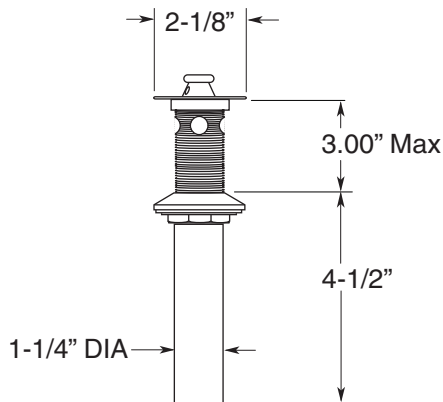

Loire

Pillar Lavatory Set
(Swivel Spout)

1.3556034

FEATURES:

- All brass construction.
- Flexible hose connections.
- Includes Lift & Turn drain with overflow P/N 18.11.042
- Replacement cartridge P/N: 18.30.029-cold / 18.30.030-hot
- Available in all finishes. Warranty varies according to finish selection.
- Standard aerator is limited to 1.5 gpm.
- Certified to meet or exceed the following codes and standards:
ASME A112.18.1/CSAB 125.1-2011

Connections are for 1/2" IPS Flexible Supplies or 3/8" O.D. Bull-Nose Risers

Note: Measurements are subject to change or cancellation. No responsibility is assumed for use of superseded or voided pages.