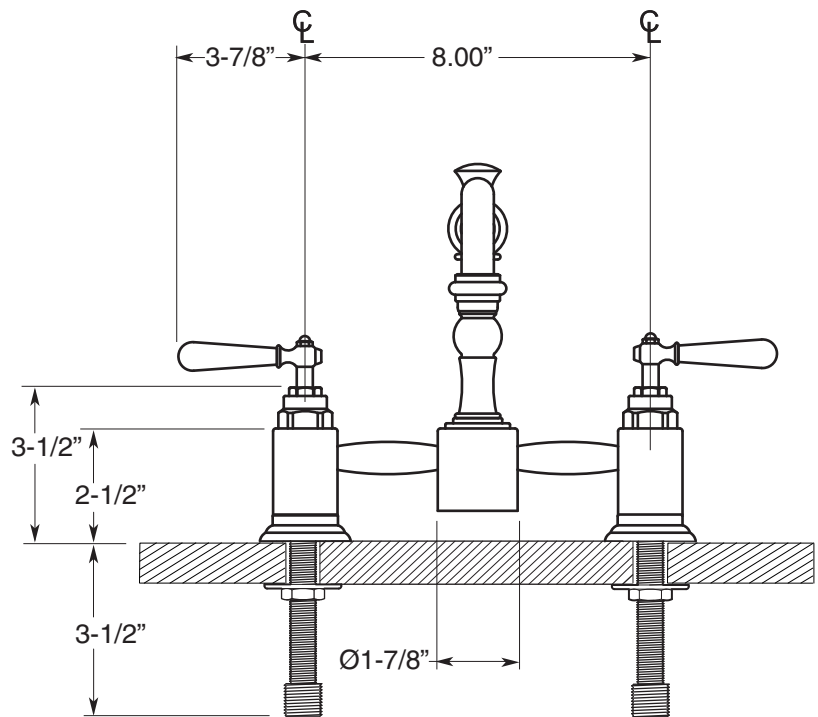

Loire

Pillar Lavatory Set
(Swivel Spout)

1.3556034

FEATURES:

- All brass construction.
- Flexible hose connections.
- Includes Lift & Turn drain with overflow P/N 18.11.042
- Replacement cartridge P/N: 18.30.029-cold / 18.30.030-hot
- Available in all finishes. Warranty varies according to finish selection.
- Standard aerator is limited to 1.5 gpm.
- Certified to meet or exceed the following codes and standards:
ASME A112.18.1/CSAB 125.1-2011

Connections are for 1/2" IPS Flexible Supplies or 3/8" O.D. Bull-Nose Risers

Note: Measurements are subject to change or cancellation. No responsibility is assumed for use of superseded or voided pages.