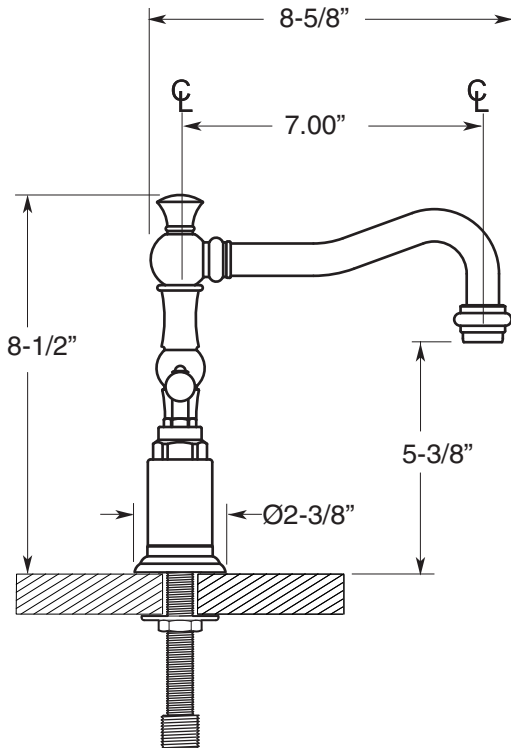

Loire

Pillar Lavatory Set
(Swivel Spout)

1.3556034

FEATURES:

- All brass construction.
- Flexible hose connections.
- Includes Lift & Turn drain with overflow P/N 18.11.042
- Replacement cartridge P/N: 18.30.029-cold / 18.30.030-hot
- Available in all finishes. Warranty varies according to finish selection.
- Standard aerator is limited to 1.5 gpm.
- Certified to meet or exceed the following codes and standards:
ASME A112.18.1/CSAB 125.1-2011

Connections are for 1/2" IPS Flexible Supplies or 3/8" O.D. Bull-Nose Risers

Note: Measurements are subject to change or cancellation. No responsibility is assumed for use of superseded or voided pages.